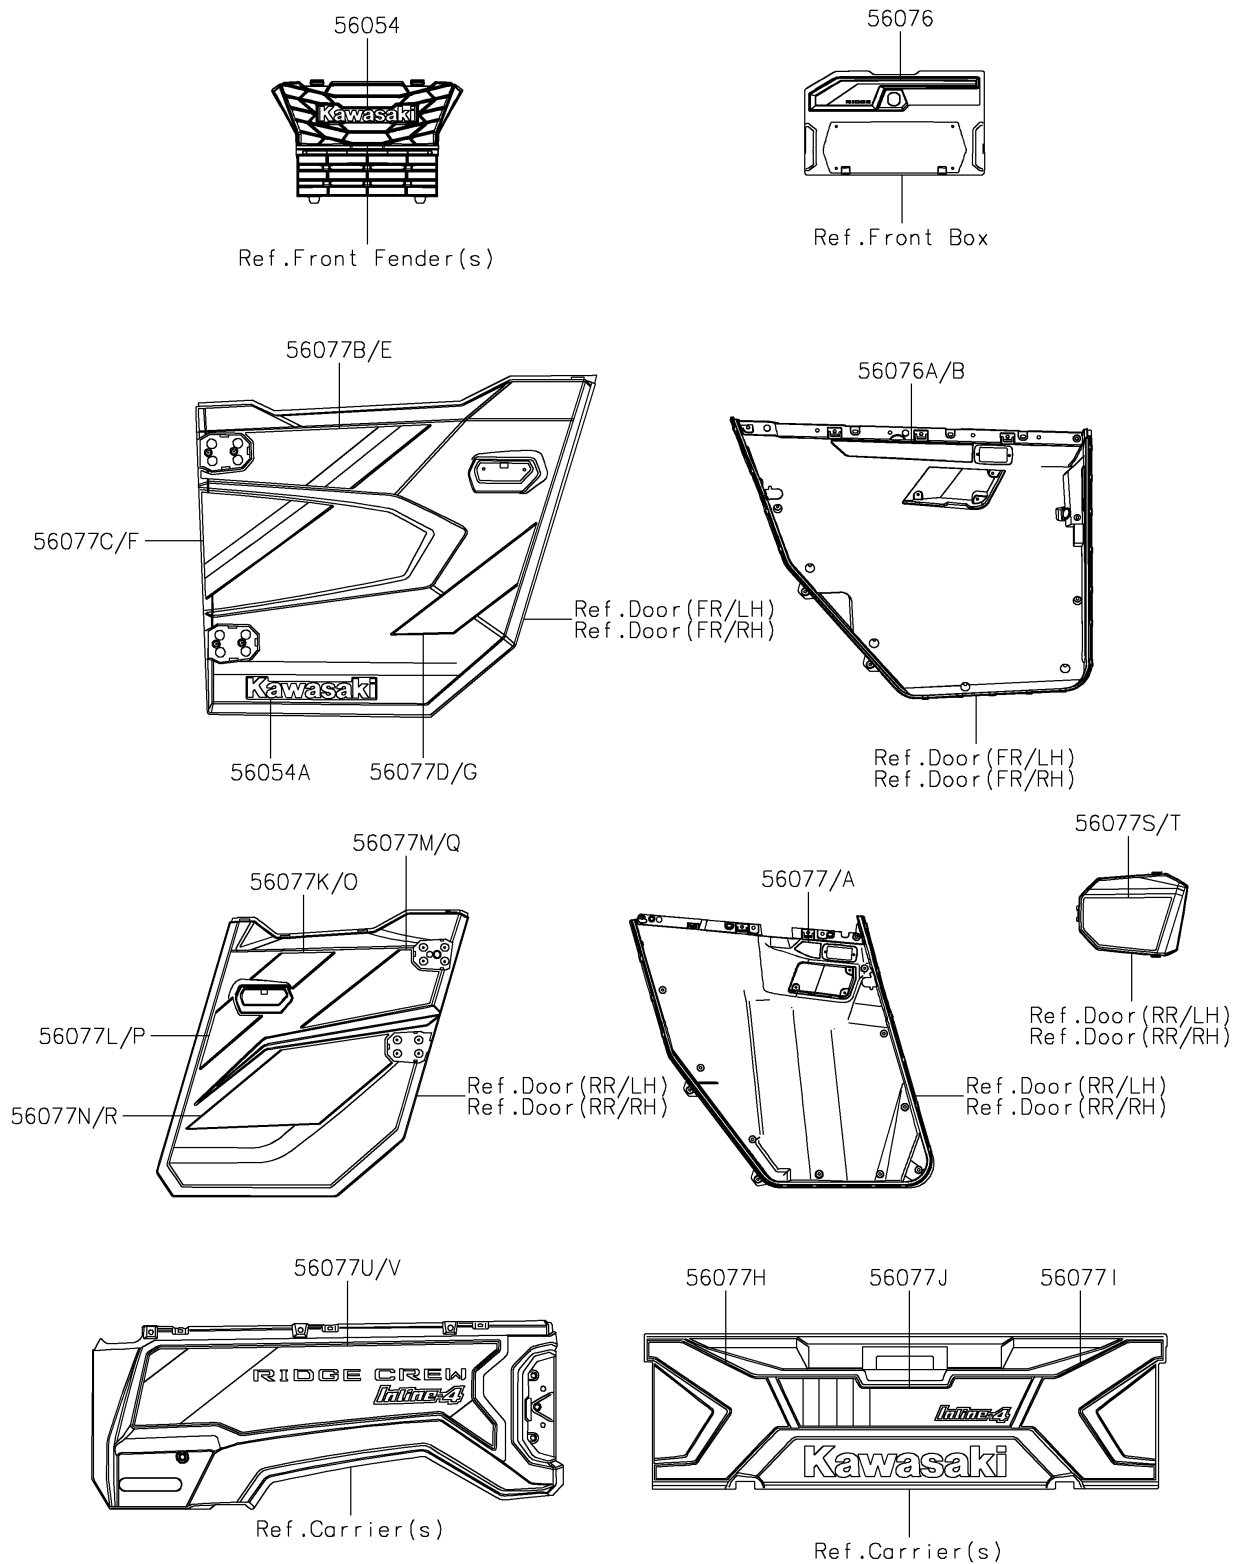

2026 RIDGE CREW HVAC

PARTS DIAGRAM

Decals(Beige)(MTFNN/MTFNL)

F2861A

2026 RIDGE CREW HVAC

PARTS LIST

Decals(Beige)(MTFNN/MTFNL)

ITEM NAME

PART NUMBER

QUANTITY
