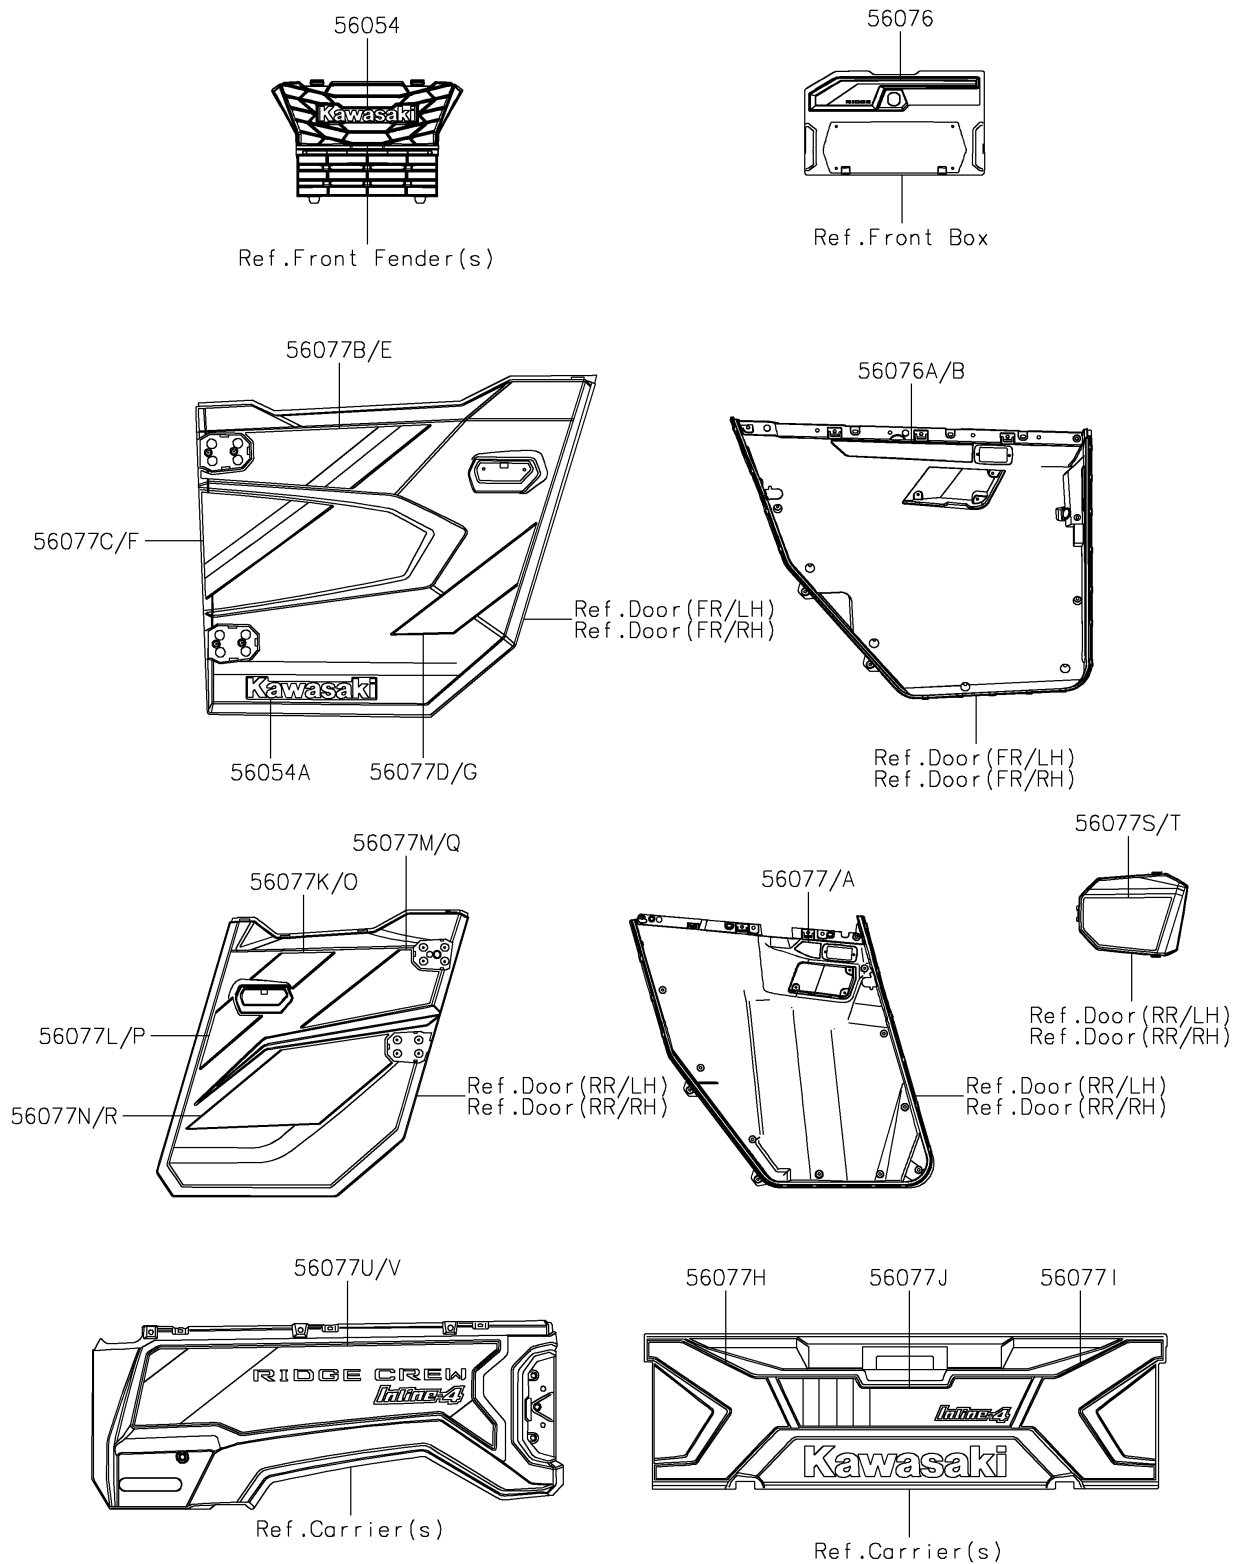

2026 RIDGE CREW HVAC Camo

PARTS DIAGRAM

Decals(Beige)(MTFNN/MTFNL)

F2861A

2026 RIDGE CREW HVAC Camo

PARTS LIST

Decals(Beige)(MTFNN/MTFNL)

ITEM NAME

PART NUMBER

QUANTITY
