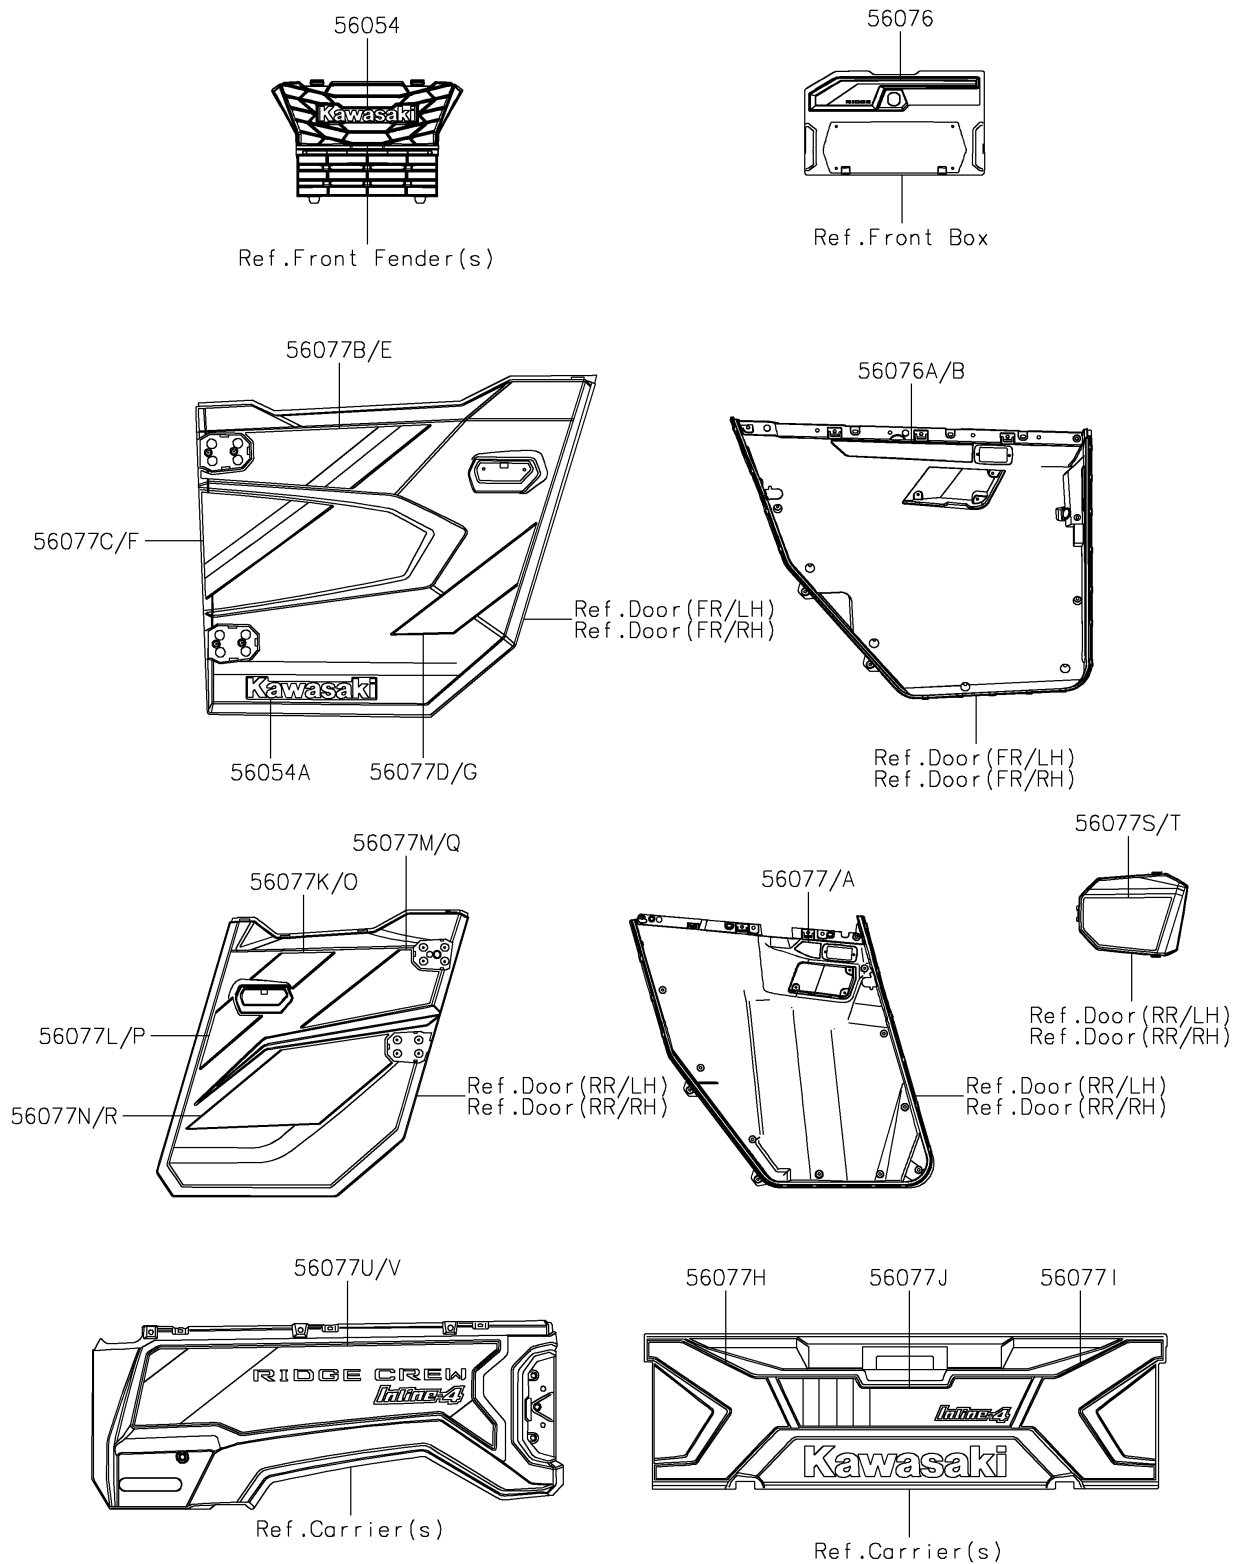

2026 RIDGE CREW HVAC

PARTS DIAGRAM

Decals(Beige)(MTFNN/MTFNL)

F2861A

2026 RIDGE CREW HVAC

PARTS LIST

Decals(Beige)(MTFNN/MTFNL)

ITEM NAME	PART NUMBER	QUANTITY
MARK,KAWASAKI (Ref # 56054)	56054-3890	1
MARK,DOOR COVER,KAWASAKI (Ref # 56054A)	56054-4315	2
PATTERN,PANEL COVER (Ref # 56076)	56076-7891	1
PATTERN,DOOR COVER,LH,INNER (Ref # 56076A)	56076-7892	1
PATTERN,DOOR COVER,RH,INNER (Ref # 56076B)	56076-7893	1
PATTERN,DOOR COVER,RR,LH,INNER (Ref # 56077)	56077-1414	1
PATTERN,DOOR COVER,RR,RH,INNER (Ref # 56077A)	56077-1415	1
PATTERN,FR DOOR COVER,LH,UPP (Ref # 56077B)	56077-7134	1
PATTERN,FR DOOR COVER,LH,LWR (Ref # 56077C)	56077-7135	1
PATTERN,FR DOOR COVER,LH,RR (Ref # 56077D)	56077-7136	1
PATTERN,FR DOOR COVER,RH,UPP (Ref # 56077E)	56077-7137	1
PATTERN,FR DOOR COVER,RH,LWR (Ref # 56077F)	56077-7138	1
PATTERN,FR DOOR COVER,RH,RR (Ref # 56077G)	56077-7139	1
PATTERN,TAIL GATE,LH (Ref # 56077H)	56077-7142	1
PATTERN,TAIL GATE,RH (Ref # 56077I)	56077-7143	1
PATTERN,TAIL GATE,CNT (Ref # 56077J)	56077-7144	1
PATTERN,RR DOOR COVER,LH,UPP (Ref # 56077K)	56077-7147	1
PATTERN,RR DOOR COVER,LH,LWR (Ref # 56077L)	56077-7148	1
PATTERN,RR DOOR COVER,LH,CNT (Ref # 56077M)	56077-7149	1
PATTERN,RR DOOR COVER,LH,RR (Ref # 56077N)	56077-7150	1
PATTERN,RR DOOR COVER,RH,UPP (Ref # 56077O)	56077-7151	1
PATTERN,RR DOOR COVER,RH,LWR (Ref # 56077P)	56077-7152	1
PATTERN,RR DOOR COVER,RH,CNT (Ref # 56077Q)	56077-7153	1
PATTERN,RR DOOR COVER,RH,RR (Ref # 56077R)	56077-7154	1
PATTERN,PANEL COVER,LH (Ref # 56077S)	56077-7155	1
PATTERN,PANEL COVER,RH (Ref # 56077T)	56077-7156	1
PATTERN,RR FENDER,LH (Ref # 56077U)	56077-7157	1
PATTERN,RR FENDER,RH (Ref # 56077V)	56077-7158	1