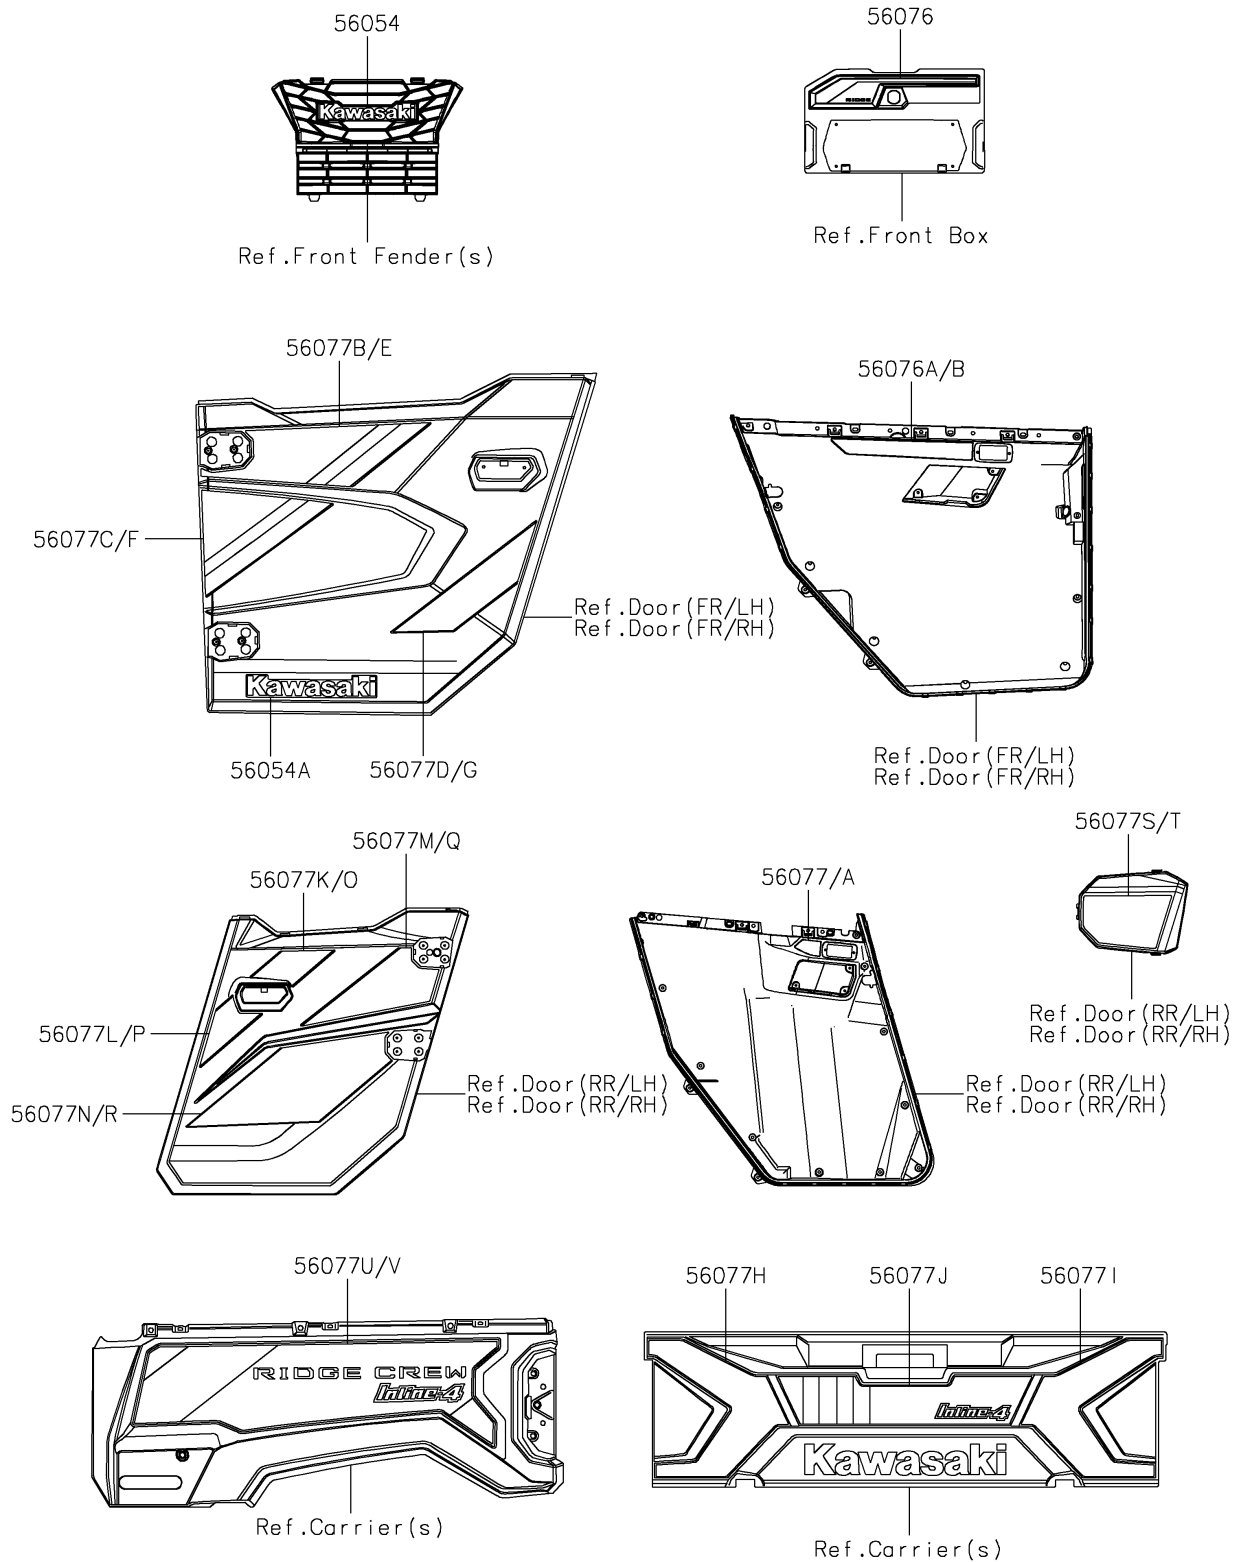

2026 RIDGE® CREW HVAC CAMO

PARTS DIAGRAM

Decals(Beige)(MTFNN/MTFNL)

F2861A

2026 RIDGE® CREW HVAC CAMO

PARTS LIST

Decals(Beige)(MTFNN/MTFNL)

ITEM NAME

PART NUMBER

QUANTITY
