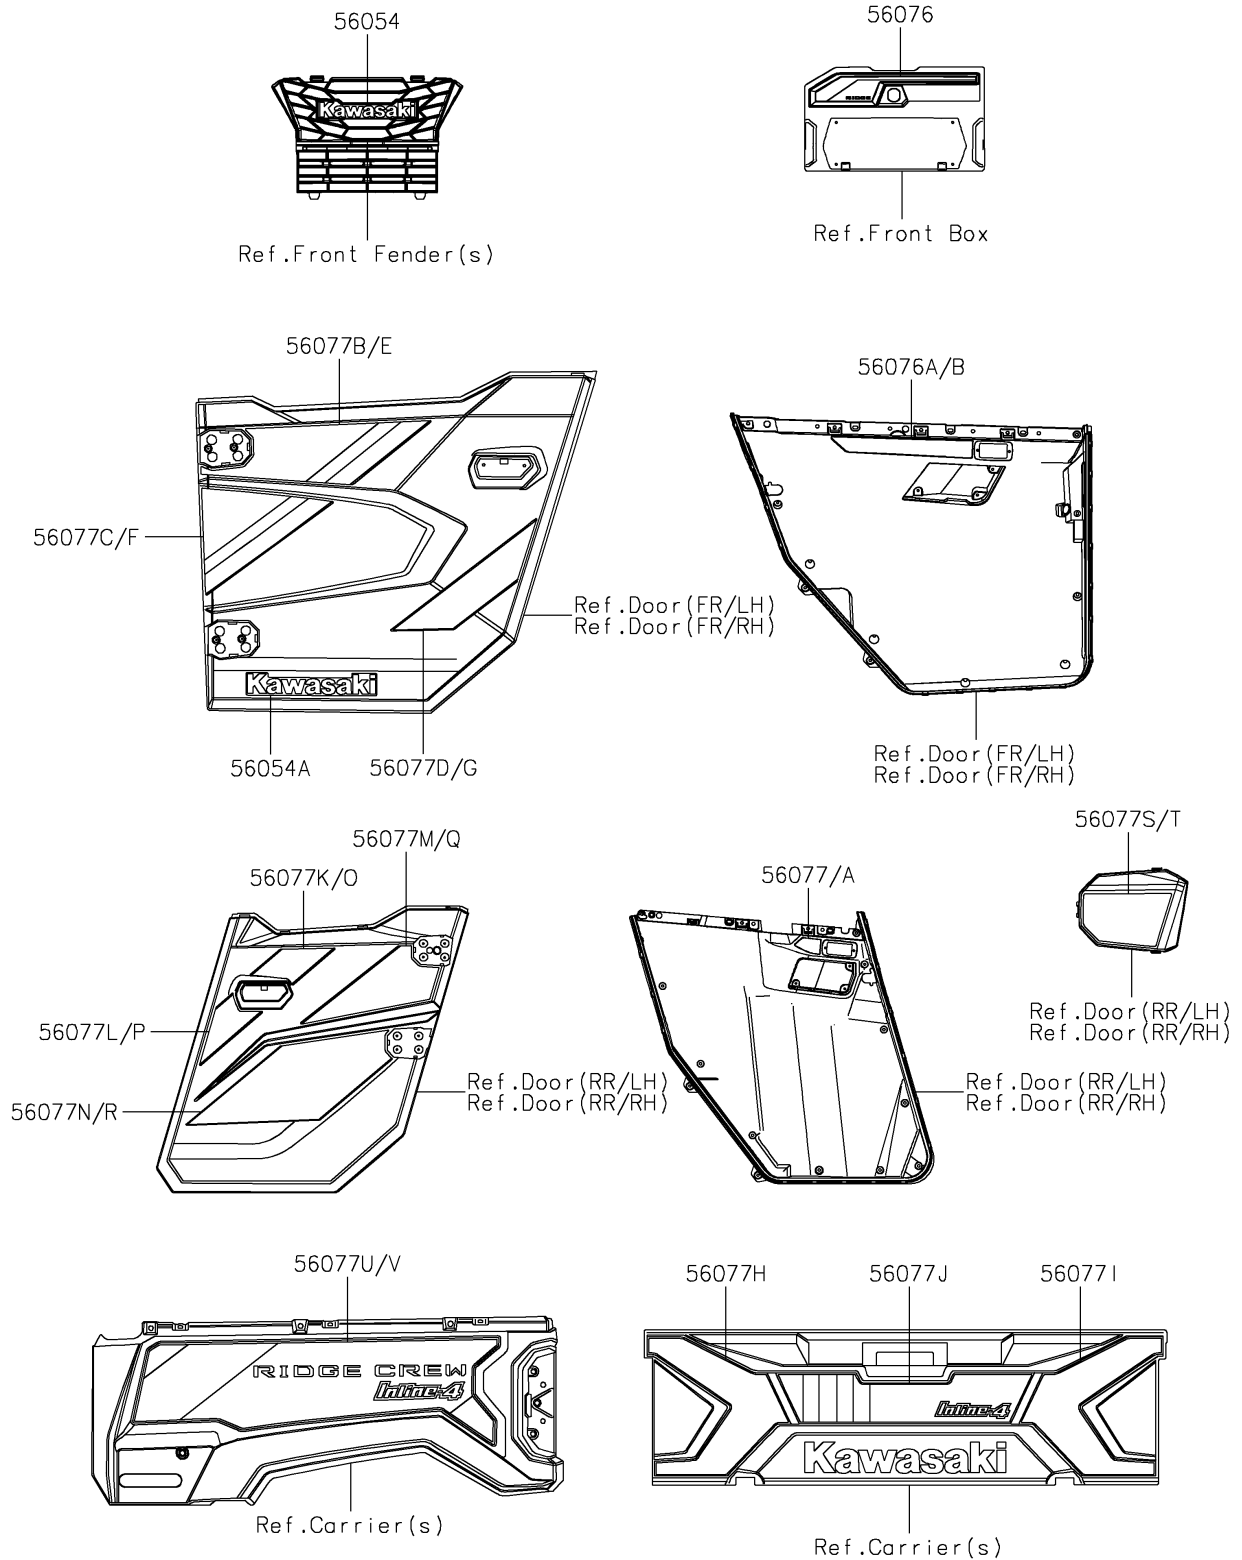

2026 RIDGE® CREW HVAC CAMO

PARTS DIAGRAM

Decals(Beige)(MTFNN/MTFNL)

F2861A

2026 RIDGE® CREW HVAC CAMO

PARTS LIST

Decals(Beige)(MTFNN/MTFNL)

ITEM NAME	PART NUMBER	QUANTITY
MARK,KAWASAKI (Ref # 56054)	56054-3890	1
MARK,DOOR COVER,KAWASAKI (Ref # 56054A)	56054-4315	2
PATTERN,PANEL COVER (Ref # 56076)	56076-7891	1
PATTERN,DOOR COVER,LH,INNER (Ref # 56076A)	56076-7892	1
PATTERN,DOOR COVER,RH,INNER (Ref # 56076B)	56076-7893	1
PATTERN,DOOR COVER,RR,LH,INNER (Ref # 56077)	56077-1414	1
PATTERN,DOOR COVER,RR,RH,INNER (Ref # 56077A)	56077-1415	1
PATTERN,FR DOOR COVER,LH,UPP (Ref # 56077B)	56077-7134	1
PATTERN,FR DOOR COVER,LH,LWR (Ref # 56077C)	56077-7135	1
PATTERN,FR DOOR COVER,LH,RR (Ref # 56077D)	56077-7136	1
PATTERN,FR DOOR COVER,RH,UPP (Ref # 56077E)	56077-7137	1
PATTERN,FR DOOR COVER,RH,LWR (Ref # 56077F)	56077-7138	1
PATTERN,FR DOOR COVER,RH,RR (Ref # 56077G)	56077-7139	1
PATTERN,TAIL GATE,LH (Ref # 56077H)	56077-7142	1
PATTERN,TAIL GATE,RH (Ref # 56077I)	56077-7143	1
PATTERN,TAIL GATE,CNT (Ref # 56077J)	56077-7144	1
PATTERN,RR DOOR COVER,LH,UPP (Ref # 56077K)	56077-7147	1
PATTERN,RR DOOR COVER,LH,LWR (Ref # 56077L)	56077-7148	1
PATTERN,RR DOOR COVER,LH,CNT (Ref # 56077M)	56077-7149	1
PATTERN,RR DOOR COVER,LH,RR (Ref # 56077N)	56077-7150	1
PATTERN,RR DOOR COVER,RH,UPP (Ref # 56077O)	56077-7151	1
PATTERN,RR DOOR COVER,RH,LWR (Ref # 56077P)	56077-7152	1
PATTERN,RR DOOR COVER,RH,CNT (Ref # 56077Q)	56077-7153	1
PATTERN,RR DOOR COVER,RH,RR (Ref # 56077R)	56077-7154	1
PATTERN,PANEL COVER,LH (Ref # 56077S)	56077-7155	1
PATTERN,PANEL COVER,RH (Ref # 56077T)	56077-7156	1
PATTERN,RR FENDER,LH (Ref # 56077U)	56077-7157	1
PATTERN,RR FENDER,RH (Ref # 56077V)	56077-7158	1