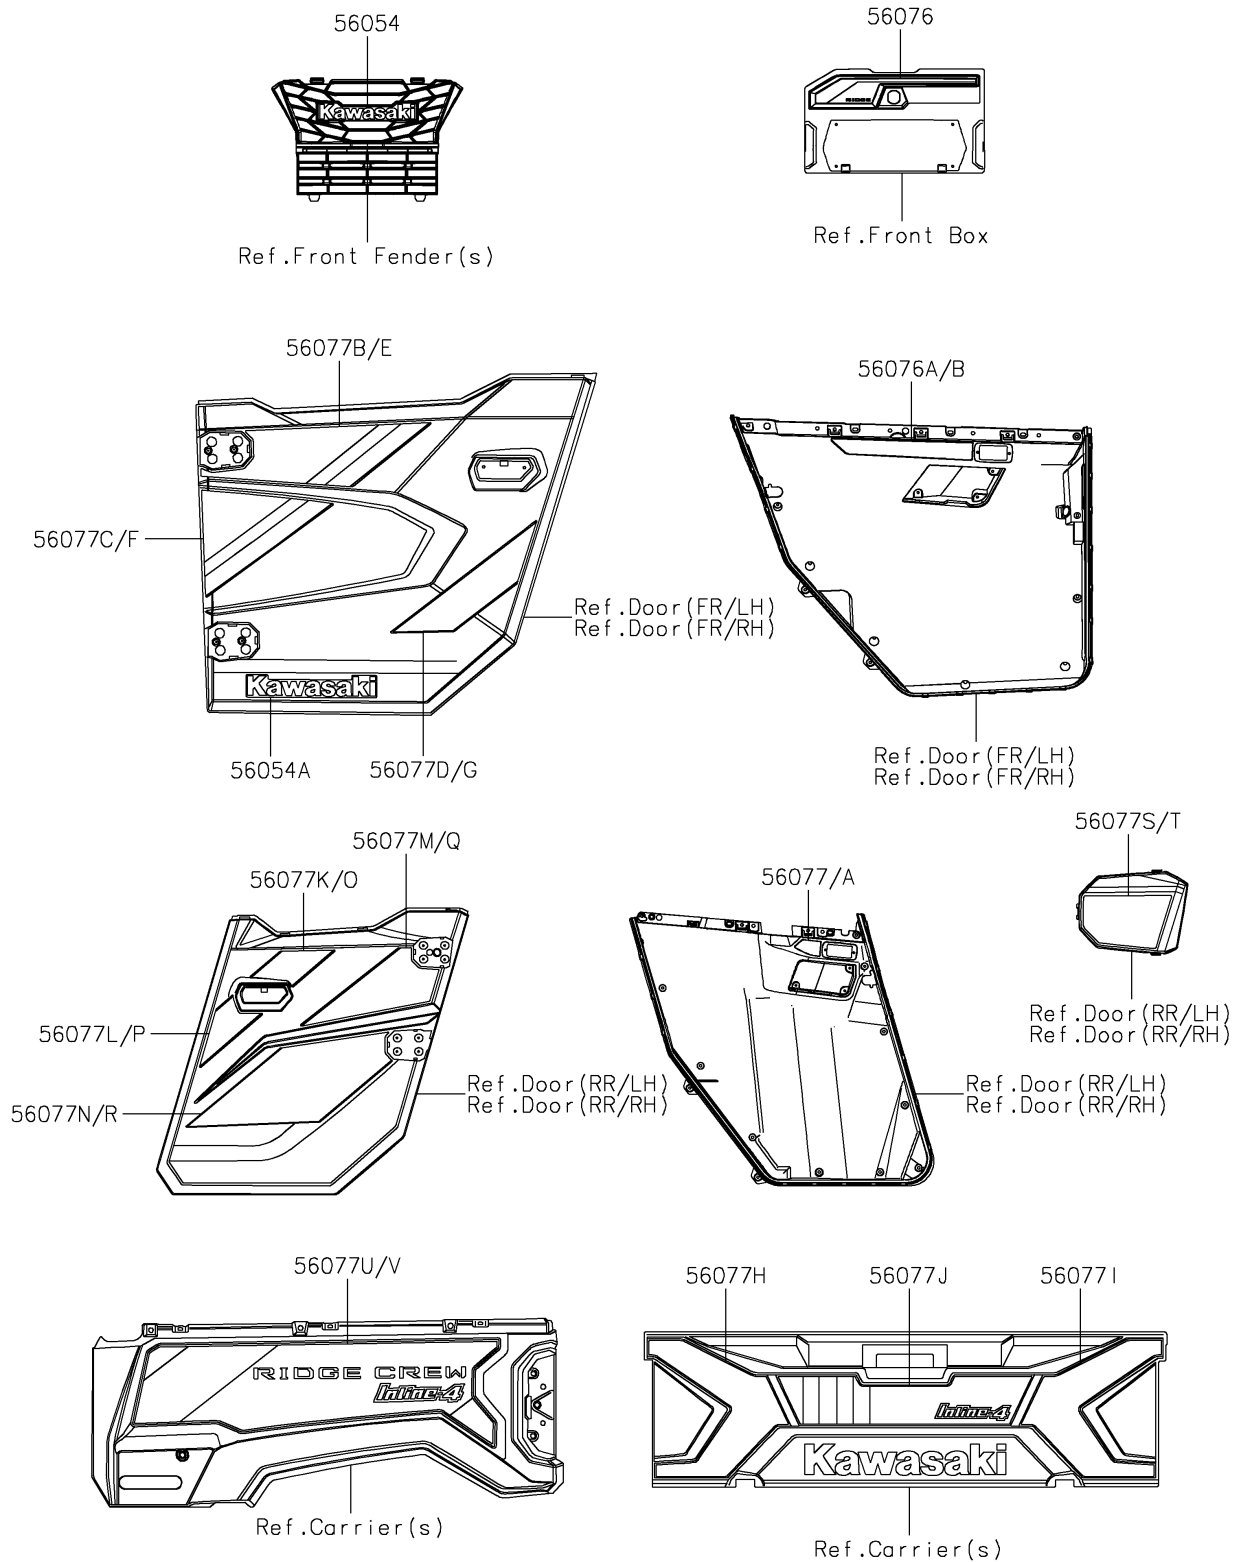

2026 RIDGE CREW HVAC Camo

PARTS DIAGRAM

Decals(Beige)(MTFNN/MTFNL)

F2861A

2026 RIDGE CREW HVAC Camo

PARTS LIST

Decals(Beige)(MTFNN/MTFNL)

| ITEM NAME | PART NUMBER | QUANTITY |
|---|-------------|----------|
| MARK,KAWASAKI (Ref # 56054) | 56054-3890 | 1 |
| MARK,DOOR COVER,KAWASAKI (Ref # 56054A) | 56054-4315 | 2 |
| PATTERN,PANEL COVER (Ref # 56076) | 56076-7891 | 1 |
| PATTERN,DOOR COVER,LH,INNER (Ref # 56076A) | 56076-7892 | 1 |
| PATTERN,DOOR COVER,RH,INNER (Ref # 56076B) | 56076-7893 | 1 |
| PATTERN,DOOR COVER,RR,LH,INNER (Ref # 56077) | 56077-1414 | 1 |
| PATTERN,DOOR COVER,RR,RH,INNER (Ref # 56077A) | 56077-1415 | 1 |
| PATTERN,FR DOOR COVER,LH,UPP (Ref # 56077B) | 56077-7134 | 1 |
| PATTERN,FR DOOR COVER,LH,LWR (Ref # 56077C) | 56077-7135 | 1 |
| PATTERN,FR DOOR COVER,LH,RR (Ref # 56077D) | 56077-7136 | 1 |
| PATTERN,FR DOOR COVER,RH,UPP (Ref # 56077E) | 56077-7137 | 1 |
| PATTERN,FR DOOR COVER,RH,LWR (Ref # 56077F) | 56077-7138 | 1 |
| PATTERN,FR DOOR COVER,RH,RR (Ref # 56077G) | 56077-7139 | 1 |
| PATTERN,TAIL GATE,LH (Ref # 56077H) | 56077-7142 | 1 |
| PATTERN,TAIL GATE,RH (Ref # 56077I) | 56077-7143 | 1 |
| PATTERN,TAIL GATE,CNT (Ref # 56077J) | 56077-7144 | 1 |
| PATTERN,RR DOOR COVER,LH,UPP (Ref # 56077K) | 56077-7147 | 1 |
| PATTERN,RR DOOR COVER,LH,LWR (Ref # 56077L) | 56077-7148 | 1 |
| PATTERN,RR DOOR COVER,LH,CNT (Ref # 56077M) | 56077-7149 | 1 |
| PATTERN,RR DOOR COVER,LH,RR (Ref # 56077N) | 56077-7150 | 1 |
| PATTERN,RR DOOR COVER,RH,UPP (Ref # 56077O) | 56077-7151 | 1 |
| PATTERN,RR DOOR COVER,RH,LWR (Ref # 56077P) | 56077-7152 | 1 |
| PATTERN,RR DOOR COVER,RH,CNT (Ref # 56077Q) | 56077-7153 | 1 |
| PATTERN,RR DOOR COVER,RH,RR (Ref # 56077R) | 56077-7154 | 1 |
| PATTERN,PANEL COVER,LH (Ref # 56077S) | 56077-7155 | 1 |
| PATTERN,PANEL COVER,RH (Ref # 56077T) | 56077-7156 | 1 |
| PATTERN,RR FENDER,LH (Ref # 56077U) | 56077-7157 | 1 |
| PATTERN,RR FENDER,RH (Ref # 56077V) | 56077-7158 | 1 |