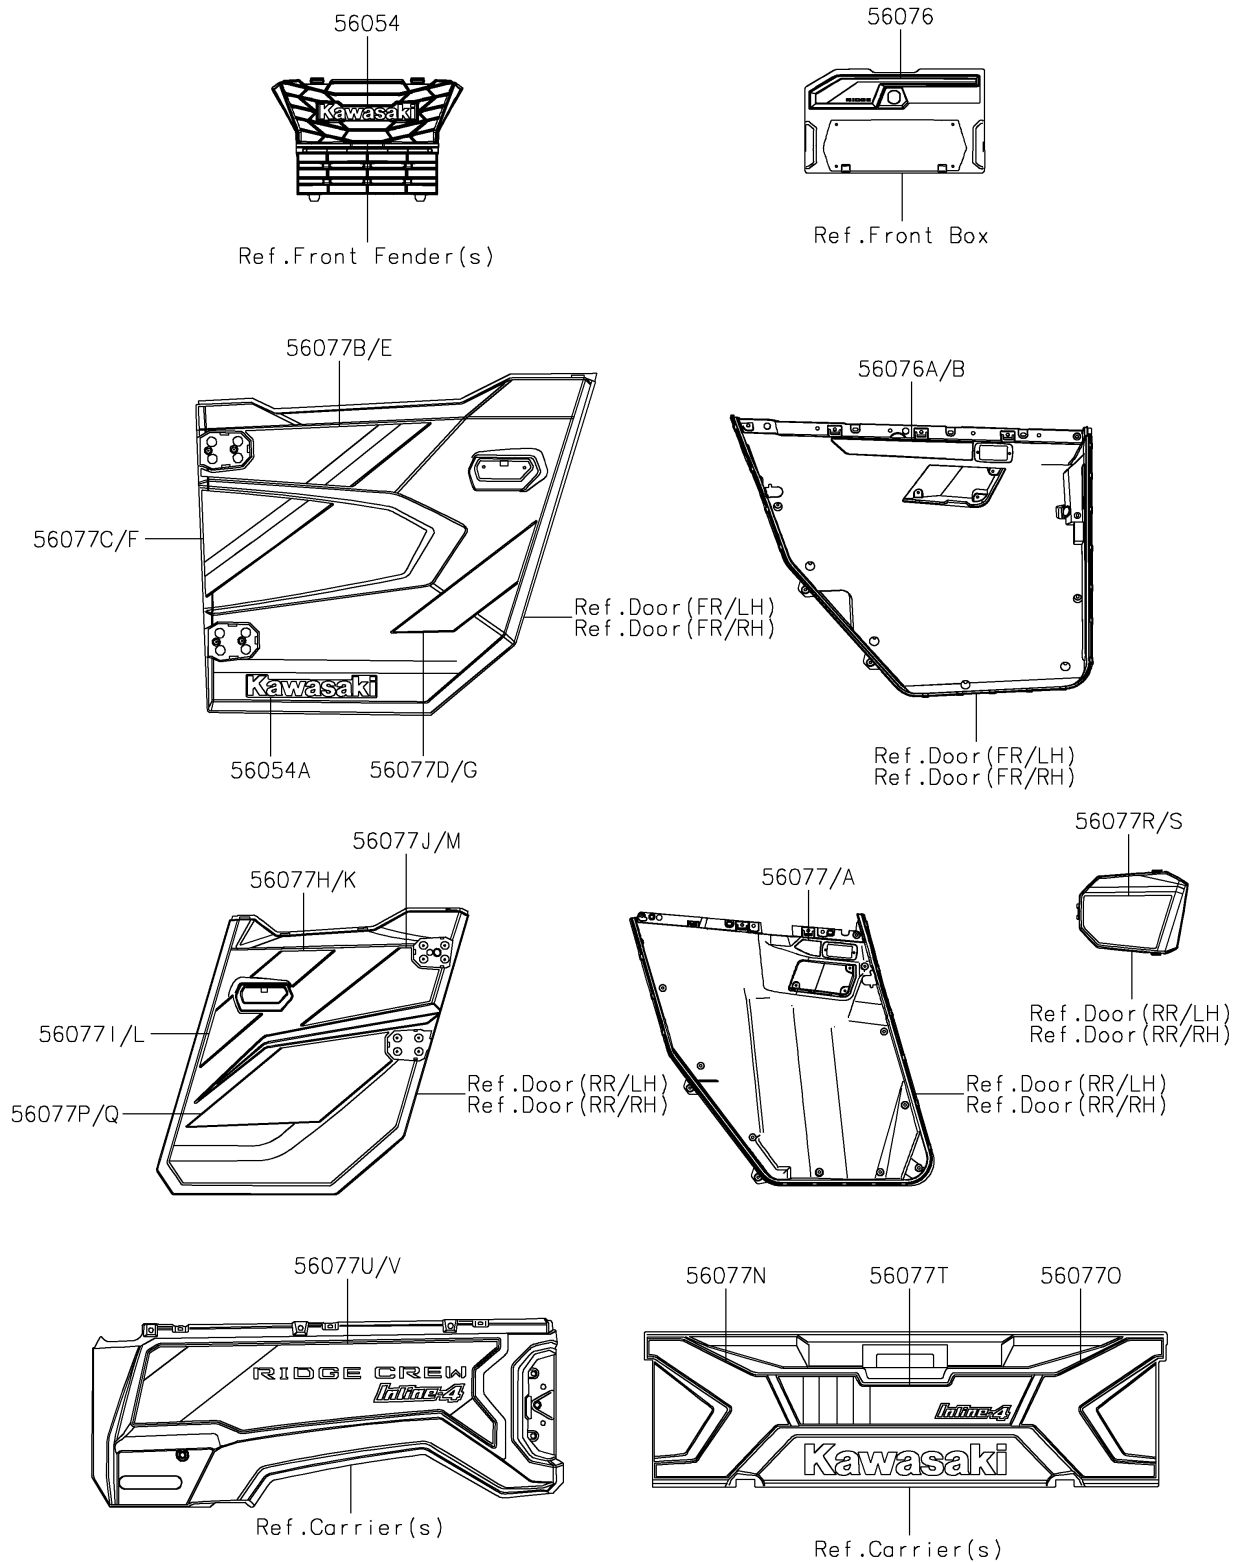

2026 RIDGE CREW HVAC

PARTS DIAGRAM

Decals(Gray)(MTFNN/MTFNL)

F2861

2026 RIDGE CREW HVAC

PARTS LIST

Decals(Gray)(MTFNN/MTFNL)

ITEM NAME

PART NUMBER

QUANTITY
