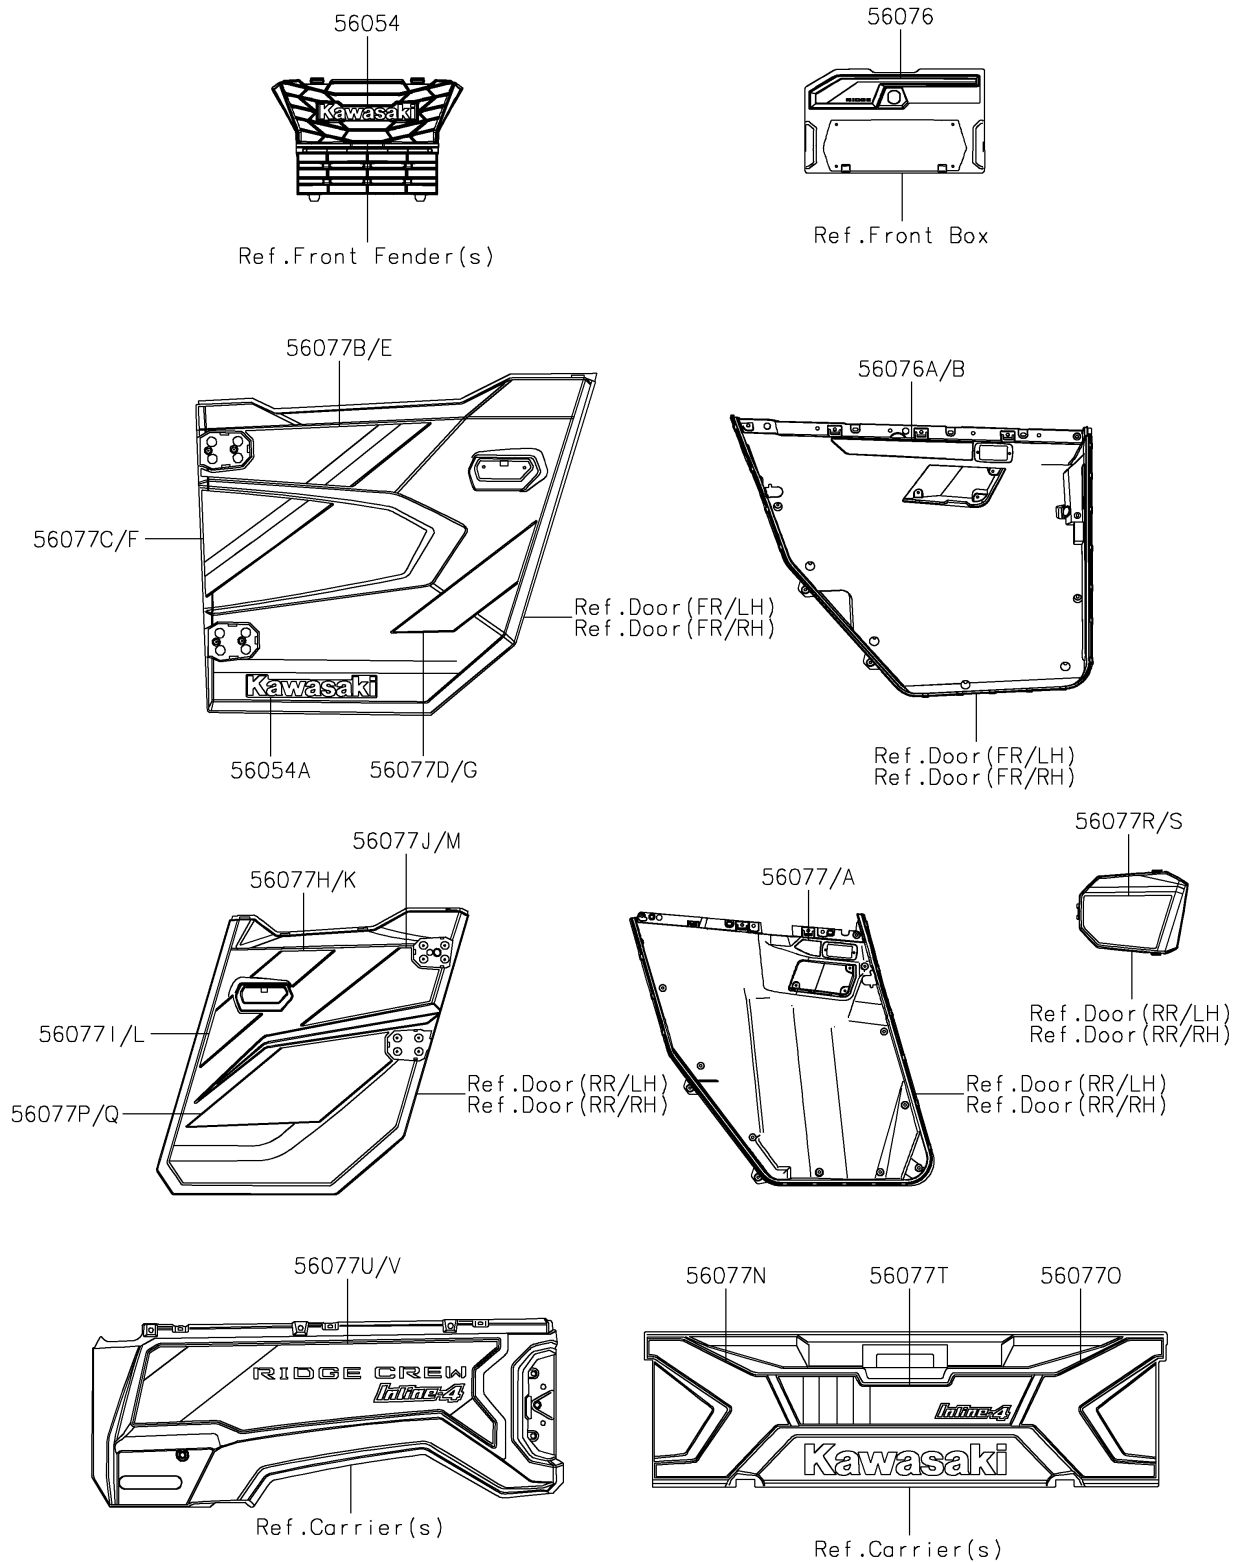

2026 RIDGE® CREW HVAC CAMO

PARTS DIAGRAM

Decals(Gray)(MTFNN/MTFNL)

F2861

2026 RIDGE® CREW HVAC CAMO

PARTS LIST

Decals(Gray)(MTFNN/MTFNL)

ITEM NAME

PART NUMBER

QUANTITY
