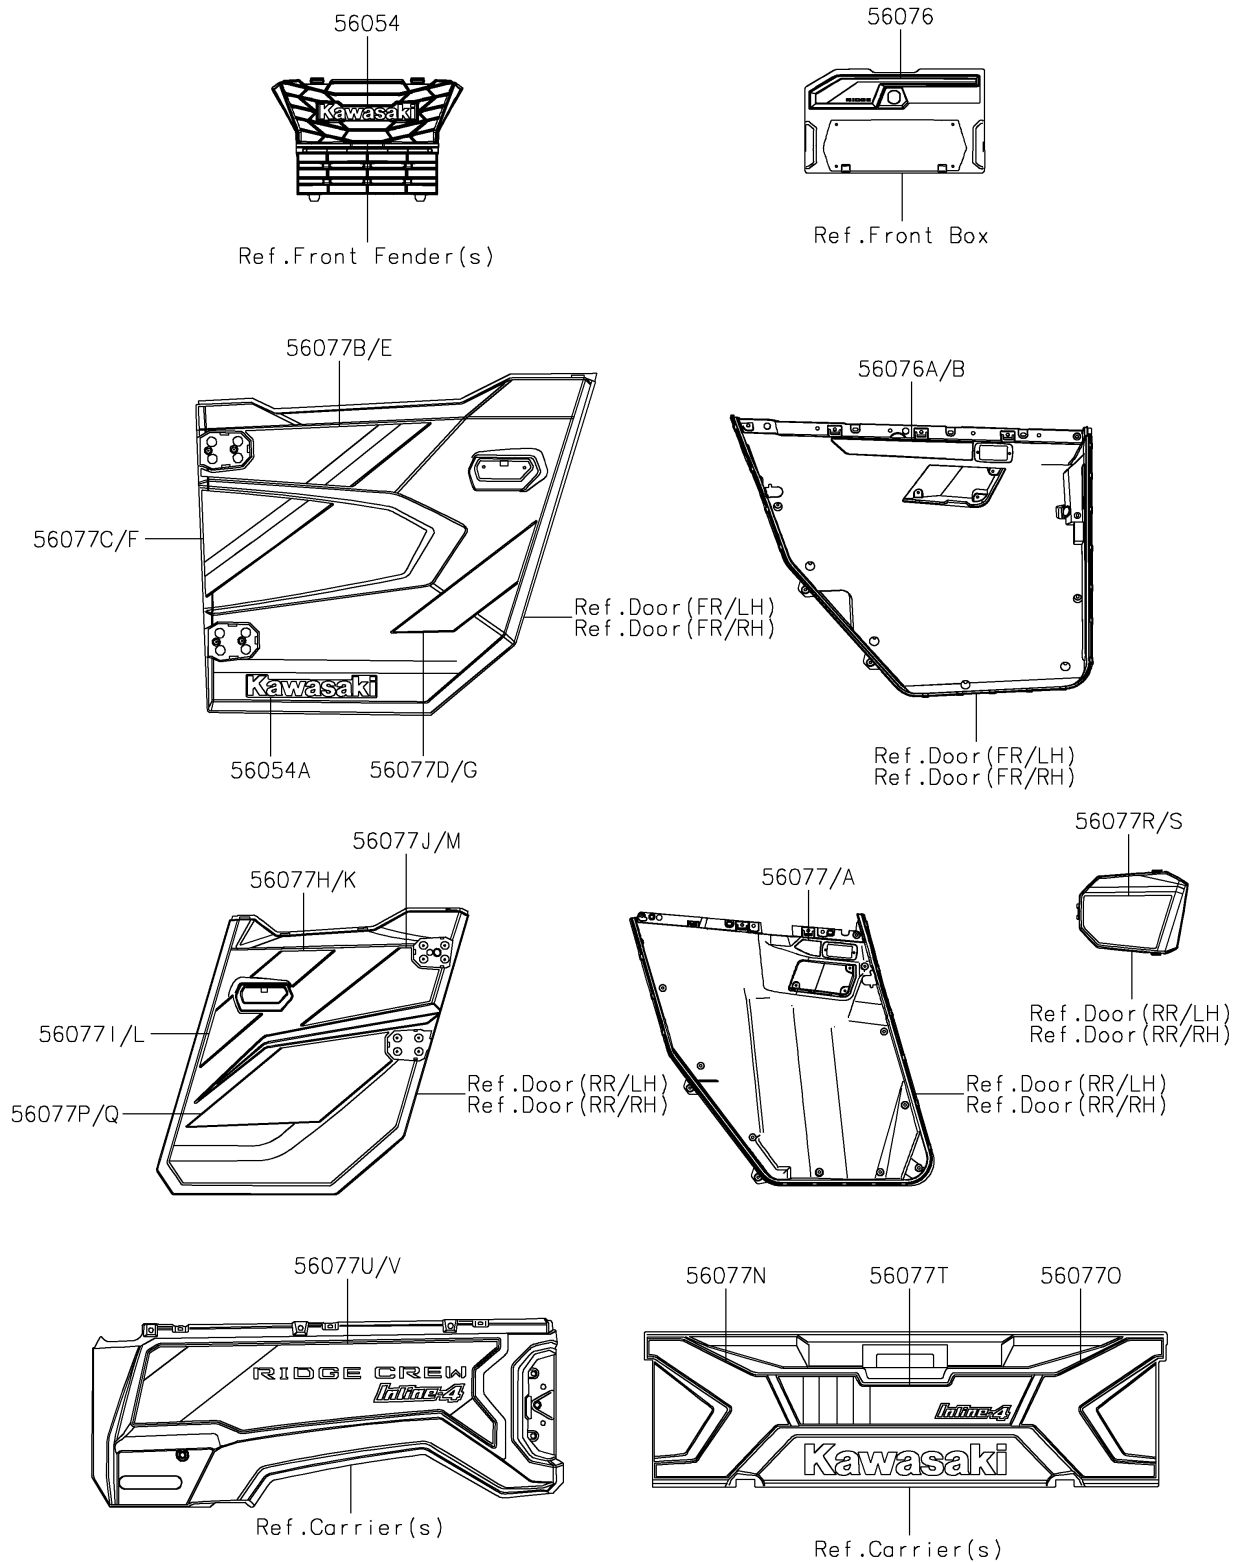

## PARTS DIAGRAM

Decals(Gray)(MTFNN/MTFNL)

F2861