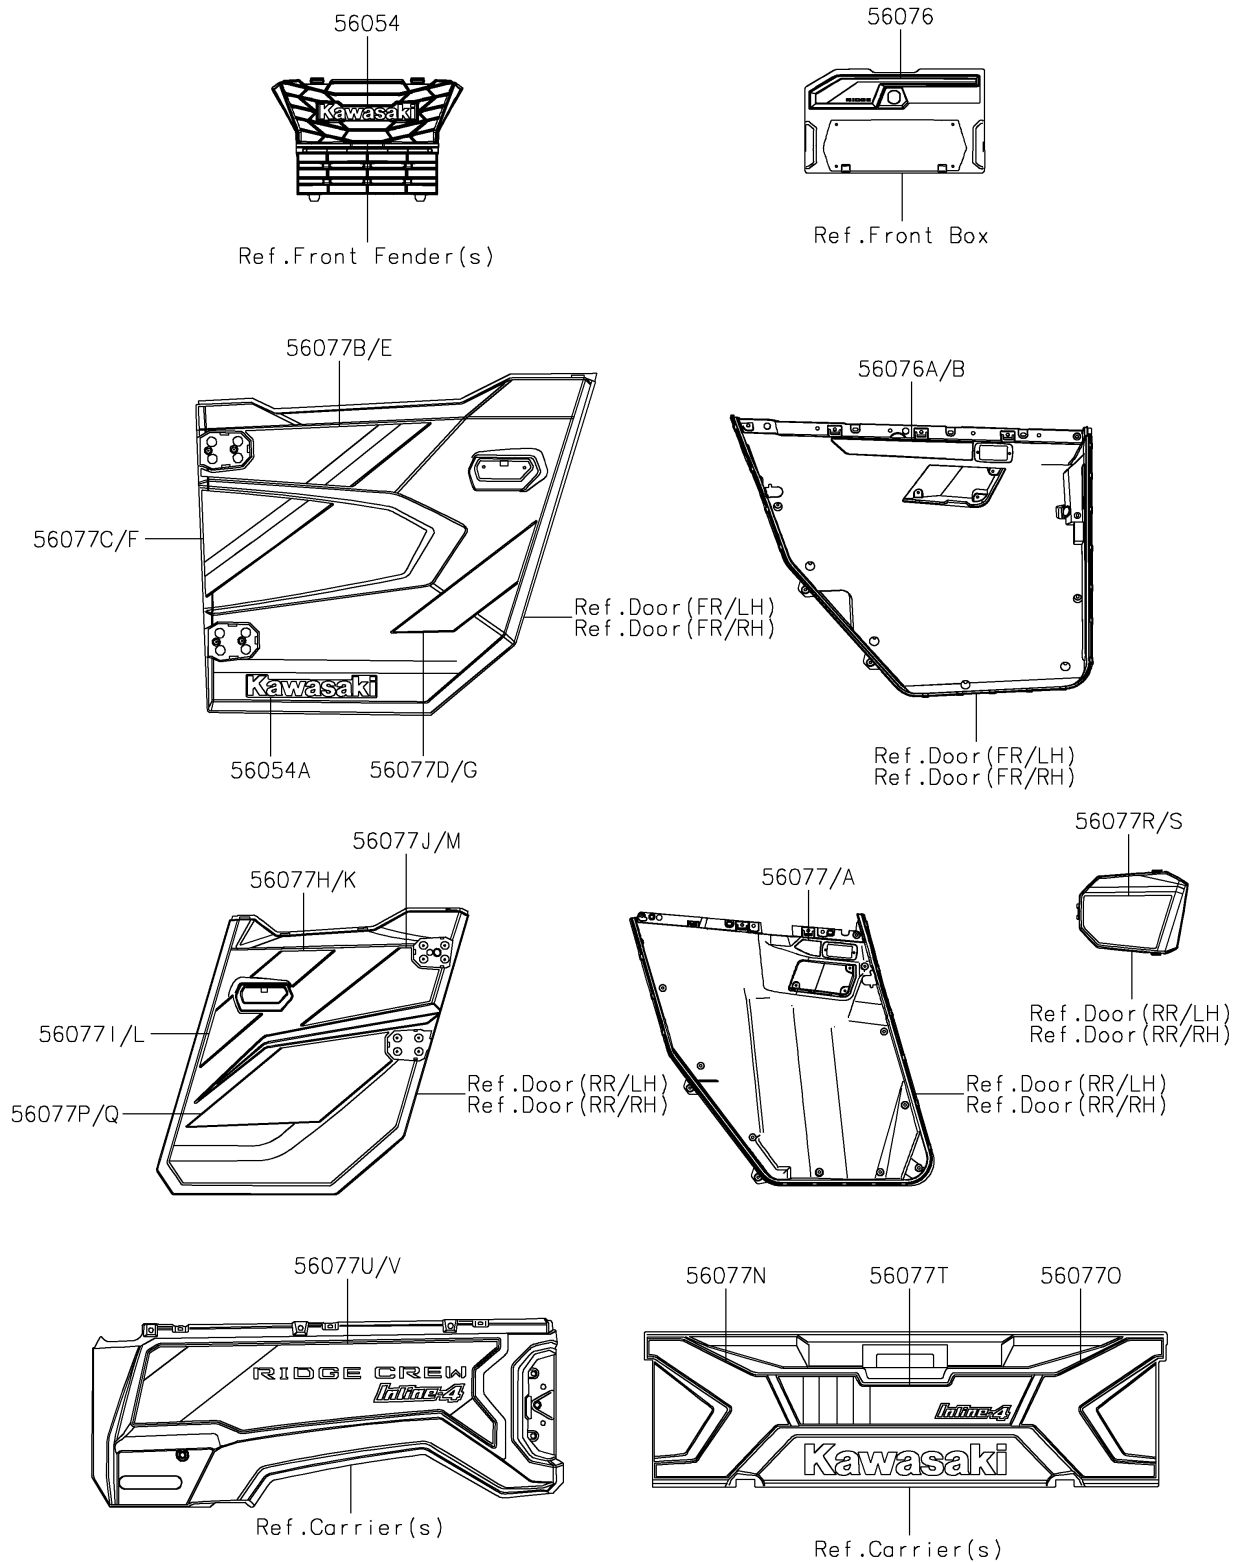

2026 RIDGE CREW HVAC

PARTS DIAGRAM

Decals(Gray)(MTFNN/MTFNL)

F2861

2026 RIDGE CREW HVAC

PARTS LIST

Decals(Gray)(MTFNN/MTFNL)

ITEM NAME	PART NUMBER	QUANTITY
MARK,KAWASAKI (Ref # 56054)	56054-3890	1
MARK,DOOR COVER,KAWASAKI (Ref # 56054A)	56054-4314	2
PATTERN,PANEL COVER (Ref # 56076)	56076-7891	1
PATTERN,DOOR COVER,LH,INNER (Ref # 56076A)	56076-7892	1
PATTERN,DOOR COVER,RH,INNER (Ref # 56076B)	56076-7893	1
PATTERN,DOOR COVER,RR,LH,INNER (Ref # 56077)	56077-1414	1
PATTERN,DOOR COVER,RR,RH,INNER (Ref # 56077A)	56077-1415	1
PATTERN,FR DOOR COVER,LH,UPP (Ref # 56077B)	56077-2417	1
PATTERN,FR DOOR COVER,LH,LWR (Ref # 56077C)	56077-2418	1
PATTERN,FR DOOR COVER,LH,RR (Ref # 56077D)	56077-2419	1
PATTERN,FR DOOR COVER,RH,UPP (Ref # 56077E)	56077-2421	1
PATTERN,FR DOOR COVER,RH,LWR (Ref # 56077F)	56077-2422	1
PATTERN,FR DOOR COVER,RH,RR (Ref # 56077G)	56077-2423	1
PATTERN,RR DOOR COVER,LH,UPP (Ref # 56077H)	56077-2424	1
PATTERN,RR DOOR COVER,LH,LWR (Ref # 56077I)	56077-2425	1
PATTERN,RR DOOR COVER,LH,CNT (Ref # 56077J)	56077-2426	1
PATTERN,RR DOOR COVER,RH,UPP (Ref # 56077K)	56077-2427	1
PATTERN,RR DOOR COVER,RH,LWR (Ref # 56077L)	56077-2428	1
PATTERN,RR DOOR COVER,RH,CNT (Ref # 56077M)	56077-2429	1
PATTERN,TAIL GATE,LH (Ref # 56077N)	56077-2432	1
PATTERN,TAIL GATE,RH (Ref # 56077O)	56077-2433	1
PATTERN,RR DOOR COVER,LH,RR (Ref # 56077P)	56077-2454	1
PATTERN,RR DOOR COVER,RH,RR (Ref # 56077Q)	56077-2455	1
PATTERN,HINGE COVER,LH (Ref # 56077R)	56077-2456	1
PATTERN,HINGE COVER,RH (Ref # 56077S)	56077-2457	1
PATTERN,TAIL GATE,CNT (Ref # 56077T)	56077-7133	1
PATTERN,RR FENDER,LH (Ref # 56077U)	56077-7145	1
PATTERN,RR FENDER,RH (Ref # 56077V)	56077-7146	1