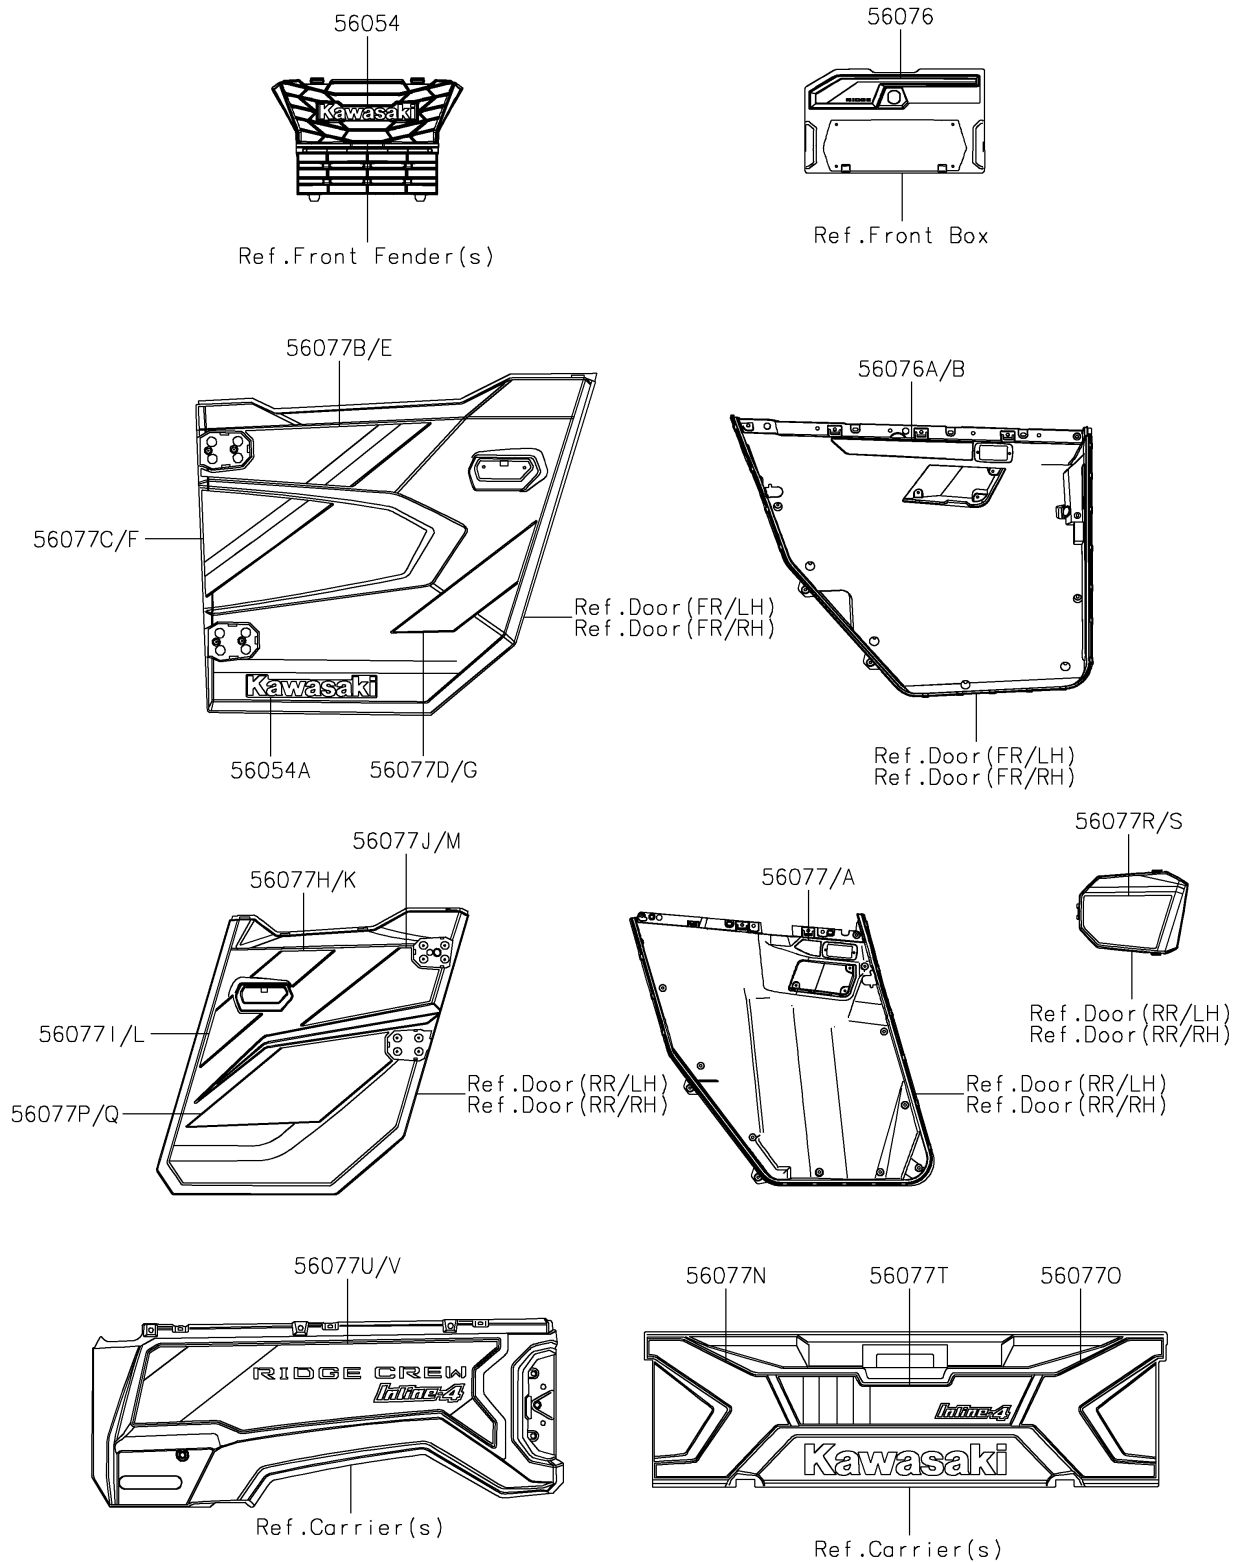

2026 RIDGE CREW HVAC Camo

PARTS DIAGRAM

Decals(Gray)(MTFNN/MTFNL)

F2861

2026 RIDGE CREW HVAC Camo

PARTS LIST

Decals(Gray)(MTFNN/MTFNL)

ITEM NAME	PART NUMBER	QUANTITY
MARK,KAWASAKI (Ref # 56054)	56054-3890	1
MARK,DOOR COVER,KAWASAKI (Ref # 56054A)	56054-4314	2
PATTERN,PANEL COVER (Ref # 56076)	56076-7891	1
PATTERN,DOOR COVER,LH,INNER (Ref # 56076A)	56076-7892	1
PATTERN,DOOR COVER,RH,INNER (Ref # 56076B)	56076-7893	1
PATTERN,DOOR COVER,RR,LH,INNER (Ref # 56077)	56077-1414	1
PATTERN,DOOR COVER,RR,RH,INNER (Ref # 56077A)	56077-1415	1
PATTERN,FR DOOR COVER,LH,UPP (Ref # 56077B)	56077-2417	1
PATTERN,FR DOOR COVER,LH,LWR (Ref # 56077C)	56077-2418	1
PATTERN,FR DOOR COVER,LH,RR (Ref # 56077D)	56077-2419	1
PATTERN,FR DOOR COVER,RH,UPP (Ref # 56077E)	56077-2421	1
PATTERN,FR DOOR COVER,RH,LWR (Ref # 56077F)	56077-2422	1
PATTERN,FR DOOR COVER,RH,RR (Ref # 56077G)	56077-2423	1
PATTERN,RR DOOR COVER,LH,UPP (Ref # 56077H)	56077-2424	1
PATTERN,RR DOOR COVER,LH,LWR (Ref # 56077I)	56077-2425	1
PATTERN,RR DOOR COVER,LH,CNT (Ref # 56077J)	56077-2426	1
PATTERN,RR DOOR COVER,RH,UPP (Ref # 56077K)	56077-2427	1
PATTERN,RR DOOR COVER,RH,LWR (Ref # 56077L)	56077-2428	1
PATTERN,RR DOOR COVER,RH,CNT (Ref # 56077M)	56077-2429	1
PATTERN,TAIL GATE,LH (Ref # 56077N)	56077-2432	1
PATTERN,TAIL GATE,RH (Ref # 56077O)	56077-2433	1
PATTERN,RR DOOR COVER,LH,RR (Ref # 56077P)	56077-2454	1
PATTERN,RR DOOR COVER,RH,RR (Ref # 56077Q)	56077-2455	1
PATTERN,HINGE COVER,LH (Ref # 56077R)	56077-2456	1
PATTERN,HINGE COVER,RH (Ref # 56077S)	56077-2457	1
PATTERN,TAIL GATE,CNT (Ref # 56077T)	56077-7133	1
PATTERN,RR FENDER,LH (Ref # 56077U)	56077-7145	1
PATTERN,RR FENDER,RH (Ref # 56077V)	56077-7146	1