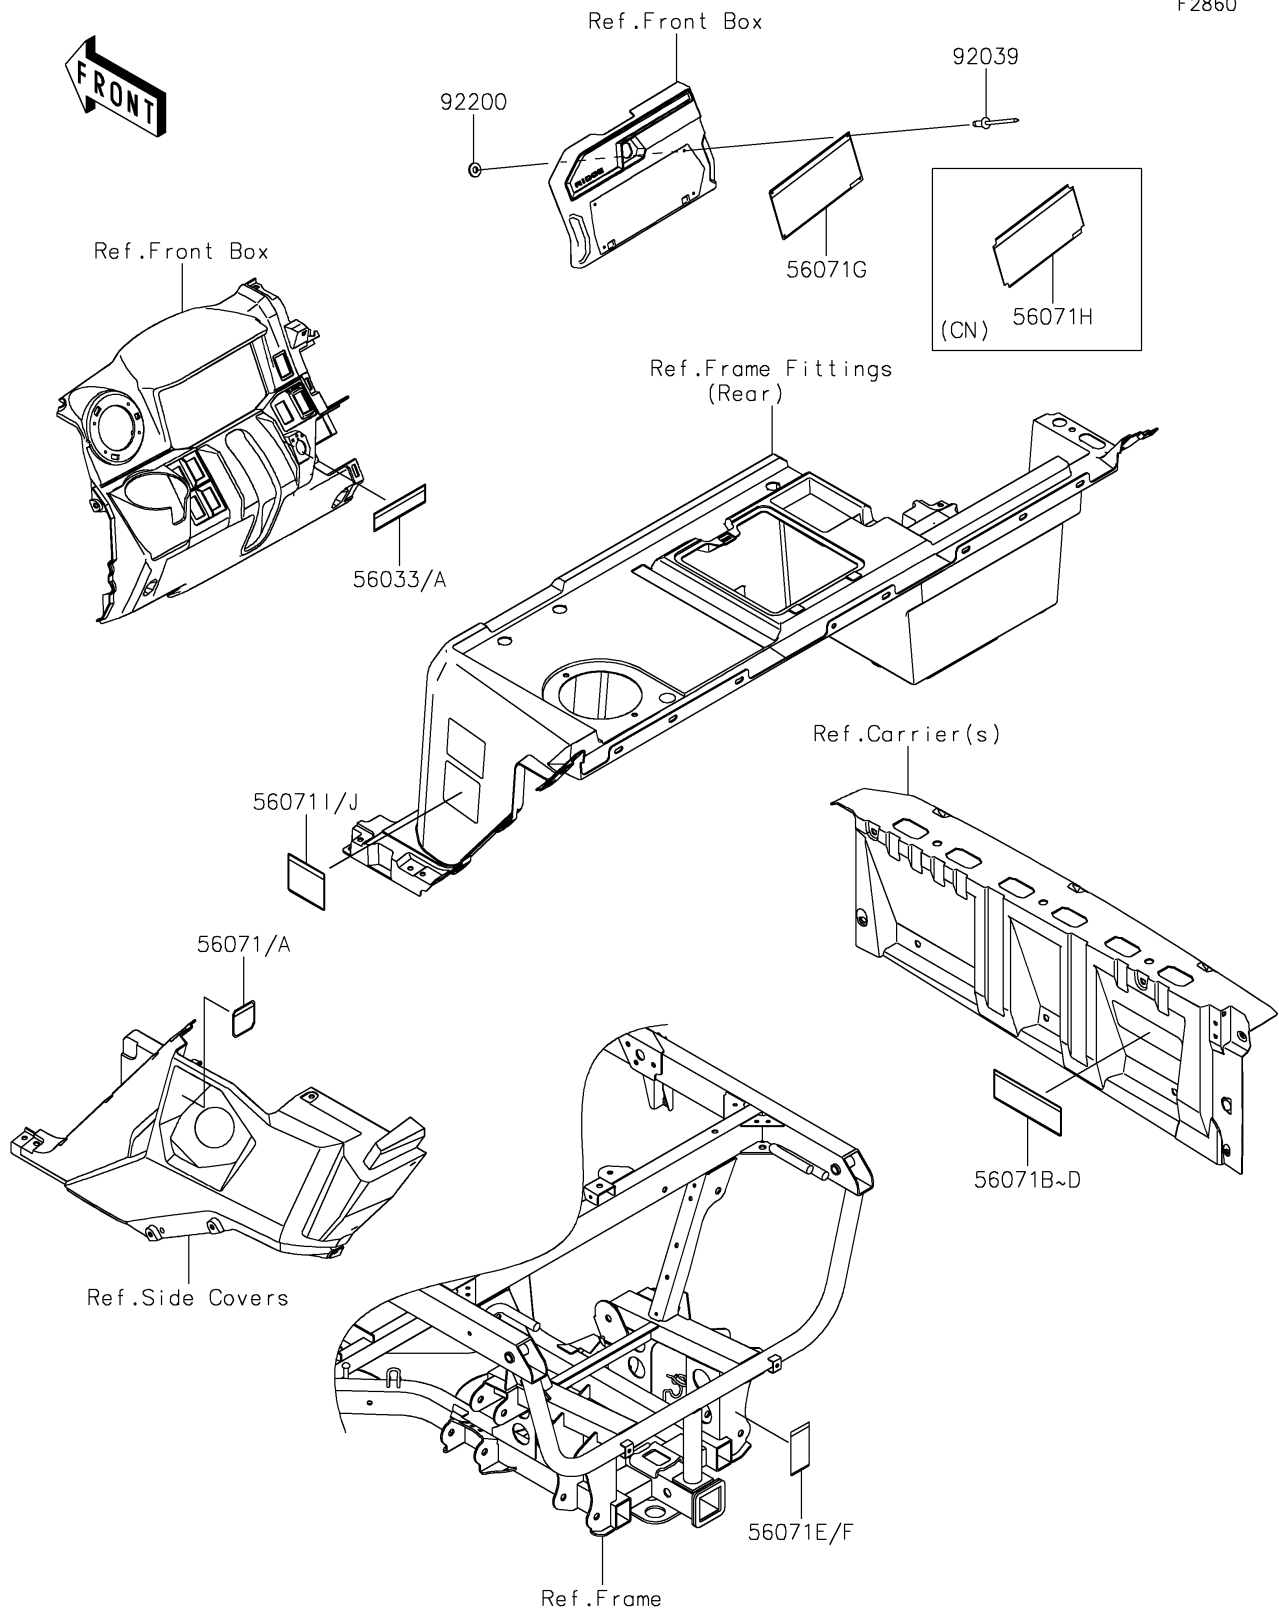

2026 RIDGE® CREW HVAC

PARTS DIAGRAM

Labels

F2860

2026 RIDGE® CREW HVAC

PARTS LIST

Labels

ITEM NAME	PART NUMBER	QUANTITY
LABEL-MANUAL,SHIFT NOTICE (Ref # 56033)	56033-0822	1
LABEL-MANUAL,SHIFT NOTICE (Ref # 56033A)	56033-0826	1
LABEL-WARNING,GASOLINE (Ref # 56071)	56071-0588	1
LABEL-WARNING,GASOLINE(FRENCH) (Ref # 56071A)	56071-0593	1
LABEL-WARNING,CARGO CAPA. (Ref # 56071B)	56071-0700	1
LABEL-WARNING,CARGO CAPA. (Ref # 56071C)	56071-0715	1
LABEL-WARNING,CARGO CAPA. (Ref # 56071D)	56071-0716	1
LABEL-WARNING,TRAILER HITCH (Ref # 56071E)	56071-1058	1
LABEL-WARNING,TRAILER HITCH(F) (Ref # 56071F)	56071-1064	1
LABEL-WARNING,GENERAL (Ref # 56071G)	56071-1202	1
LABEL-WARNING,GENERAL(F) (Ref # 56071H)	56071-1205	1
LABEL-WARNING,TIRE INFORMATION (Ref # 56071I)	56071-1385	1
LABEL-WARNING,TIRE INFORMATION (Ref # 56071J)	56071-1387	1
RIVET,3.2X8 (Ref # 92039)	92039-3763	4
WASHER,3.5X8X1 (Ref # 92200)	92200-1251	4