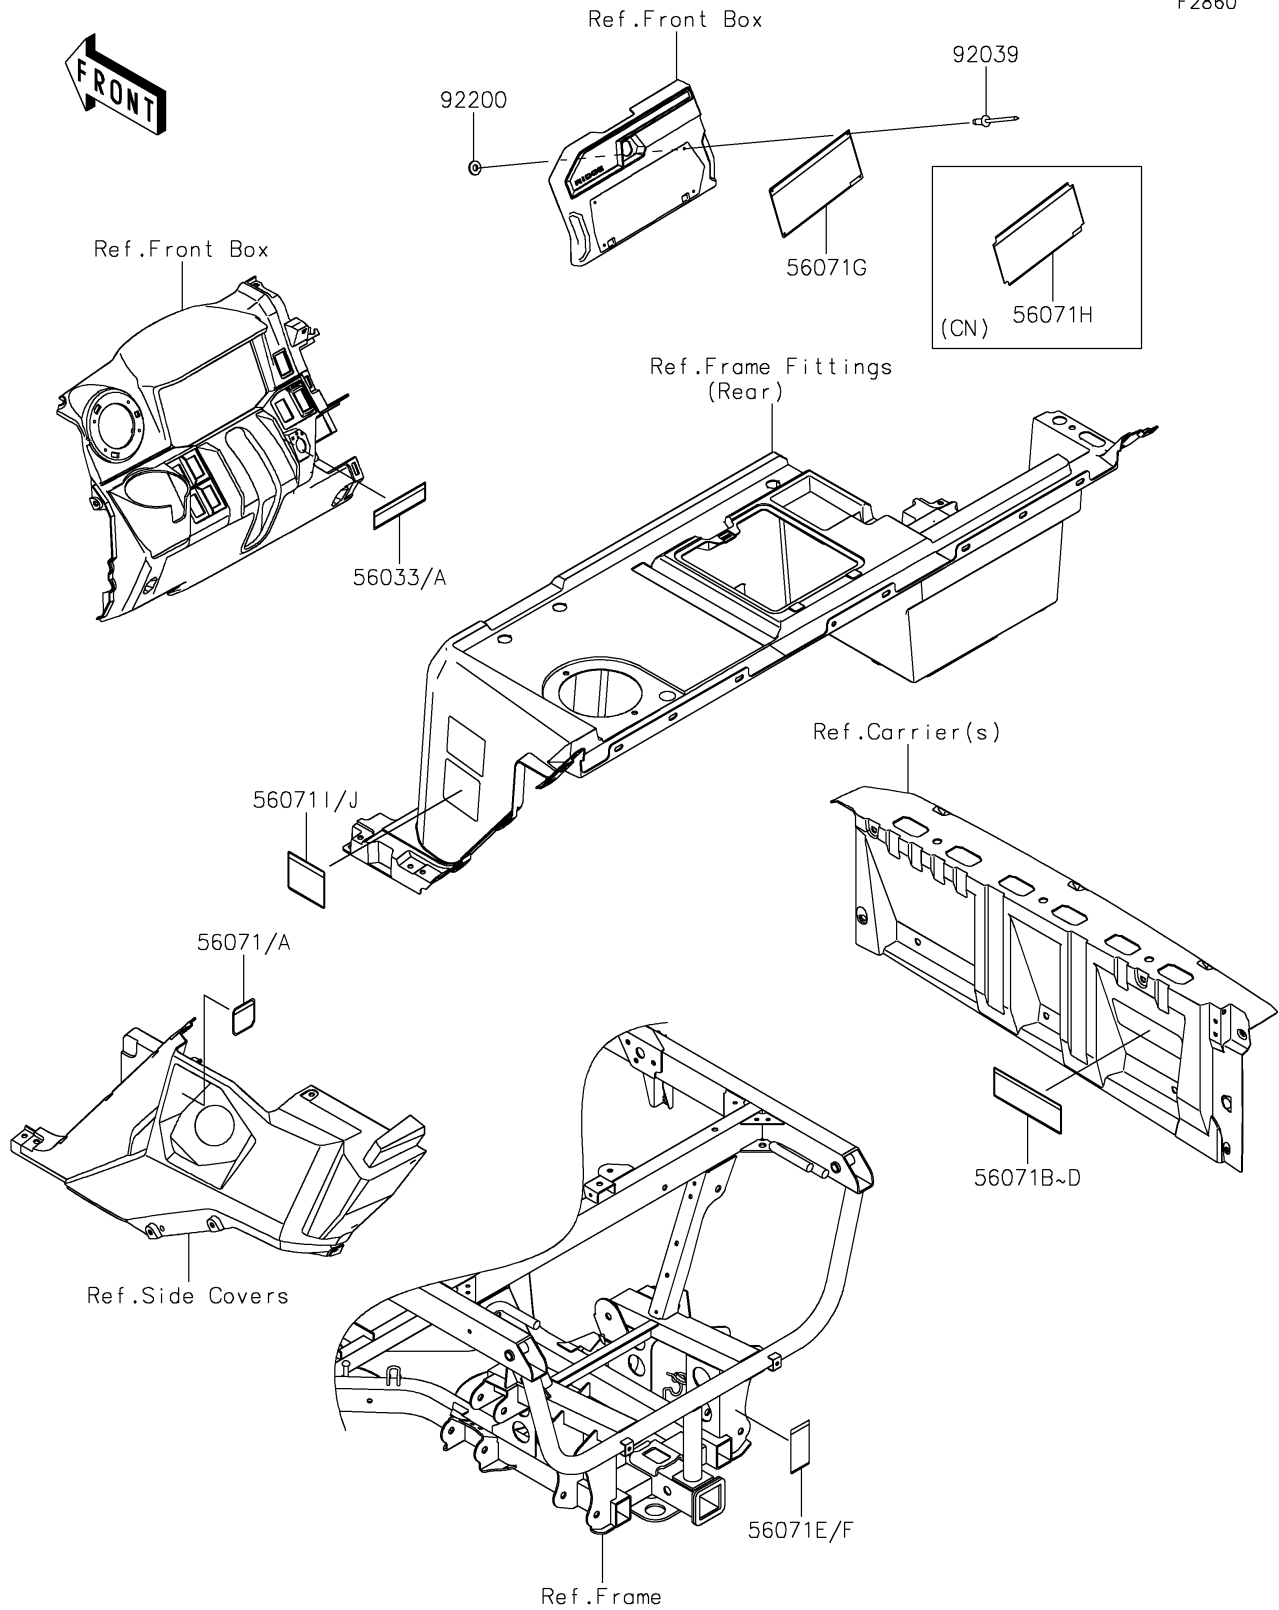

2026 RIDGE CREW HVAC

PARTS DIAGRAM

Labels

F2860

2026 RIDGE CREW HVAC

PARTS LIST

Labels

ITEM NAME

PART NUMBER

QUANTITY
