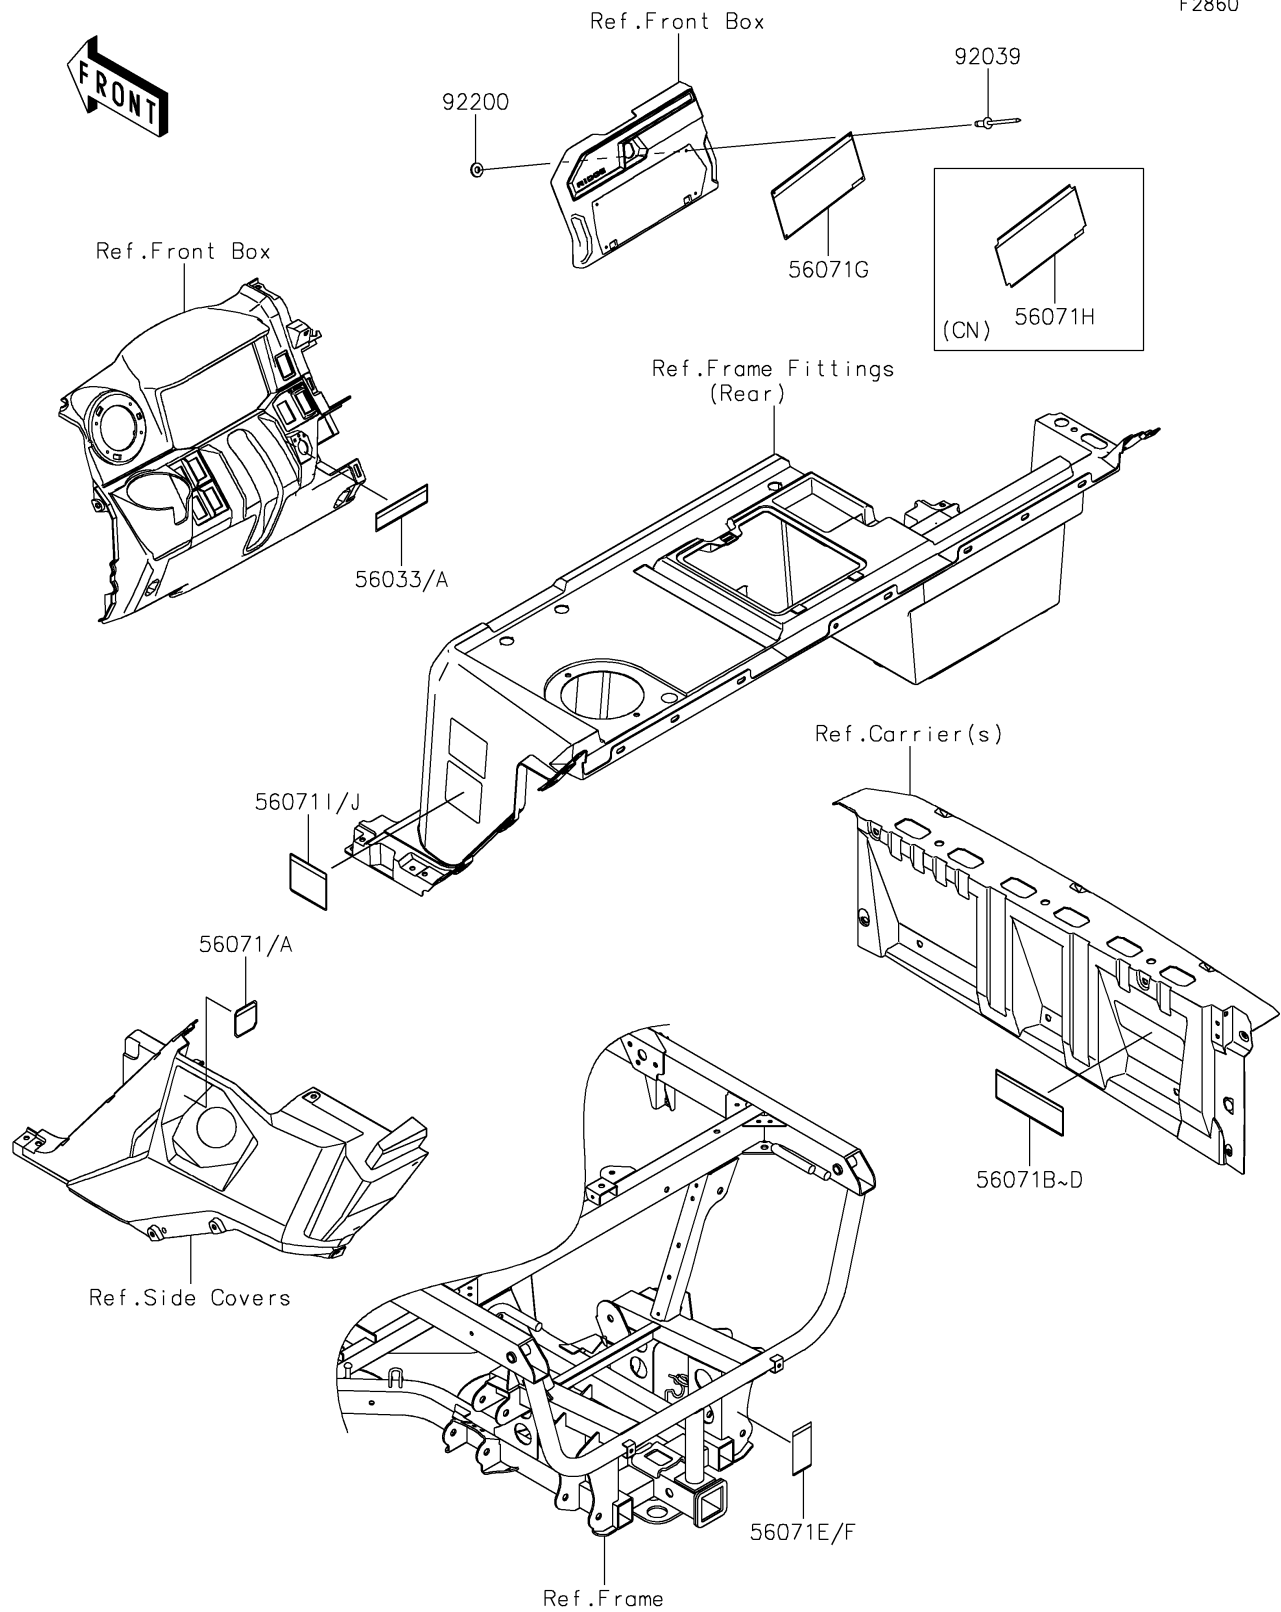

2026 RIDGE CREW HVAC Camo

PARTS DIAGRAM

Labels

F2860

2026 RIDGE CREW HVAC Camo

PARTS LIST

Labels

ITEM NAME	PART NUMBER	QUANTITY
LABEL-MANUAL,SHIFT NOTICE (Ref # 56033)	56033-0822	1
LABEL-MANUAL,SHIFT NOTICE (Ref # 56033A)	56033-0826	1
LABEL-WARNING,GASOLINE (Ref # 56071)	56071-0588	1
LABEL-WARNING,GASOLINE(FRENCH) (Ref # 56071A)	56071-0593	1
LABEL-WARNING,CARGO CAPA. (Ref # 56071B)	56071-0700	1
LABEL-WARNING,CARGO CAPA. (Ref # 56071C)	56071-0715	1
LABEL-WARNING,CARGO CAPA. (Ref # 56071D)	56071-0716	1
LABEL-WARNING,TRAILER HITCH (Ref # 56071E)	56071-1058	1
LABEL-WARNING,TRAILER HITCH(F) (Ref # 56071F)	56071-1064	1
LABEL-WARNING,GENERAL (Ref # 56071G)	56071-1202	1
LABEL-WARNING,GENERAL(F) (Ref # 56071H)	56071-1205	1
LABEL-WARNING,TIRE INFORMATION (Ref # 56071I)	56071-1385	1
LABEL-WARNING,TIRE INFORMATION (Ref # 56071J)	56071-1387	1
RIVET,3.2X8 (Ref # 92039)	92039-3763	4
WASHER,3.5X8X1 (Ref # 92200)	92200-1251	4