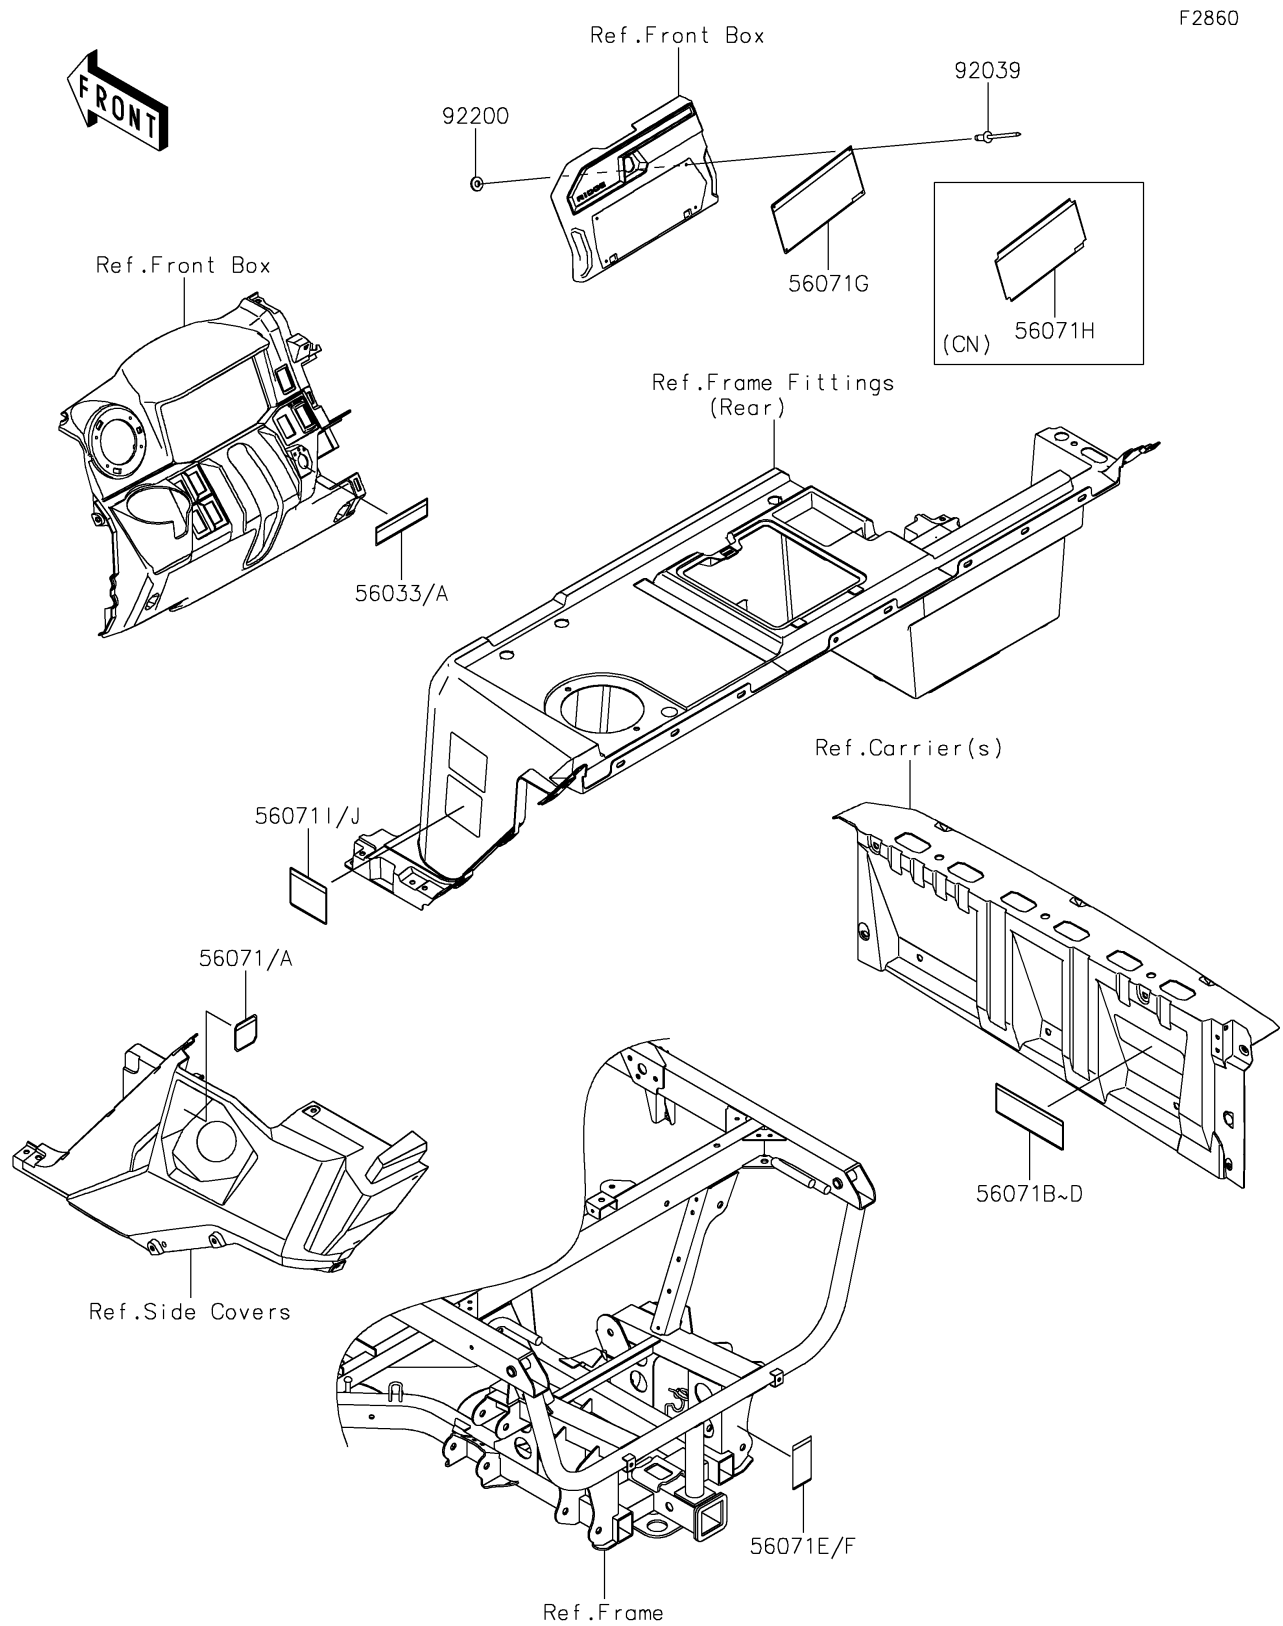

2026 RIDGE® CREW HVAC CAMO

PARTS DIAGRAM

Labels

F2860

2026 RIDGE® CREW HVAC CAMO

PARTS LIST

Labels

ITEM NAME	PART NUMBER	QUANTITY
LABEL-MANUAL,SHIFT NOTICE (Ref # 56033)	56033-0822	1
LABEL-MANUAL,SHIFT NOTICE (Ref # 56033A)	56033-0826	1
LABEL-WARNING,GASOLINE (Ref # 56071)	56071-0588	1
LABEL-WARNING,GASOLINE(FRENCH) (Ref # 56071A)	56071-0593	1
LABEL-WARNING,CARGO CAPA. (Ref # 56071B)	56071-0700	1
LABEL-WARNING,CARGO CAPA. (Ref # 56071C)	56071-0715	1
LABEL-WARNING,CARGO CAPA. (Ref # 56071D)	56071-0716	1
LABEL-WARNING,TRAILER HITCH (Ref # 56071E)	56071-1058	1
LABEL-WARNING,TRAILER HITCH(F) (Ref # 56071F)	56071-1064	1
LABEL-WARNING,GENERAL (Ref # 56071G)	56071-1202	1
LABEL-WARNING,GENERAL(F) (Ref # 56071H)	56071-1205	1
LABEL-WARNING,TIRE INFORMATION (Ref # 56071I)	56071-1385	1
LABEL-WARNING,TIRE INFORMATION (Ref # 56071J)	56071-1387	1
RIVET,3.2X8 (Ref # 92039)	92039-3763	4
WASHER,3.5X8X1 (Ref # 92200)	92200-1251	4