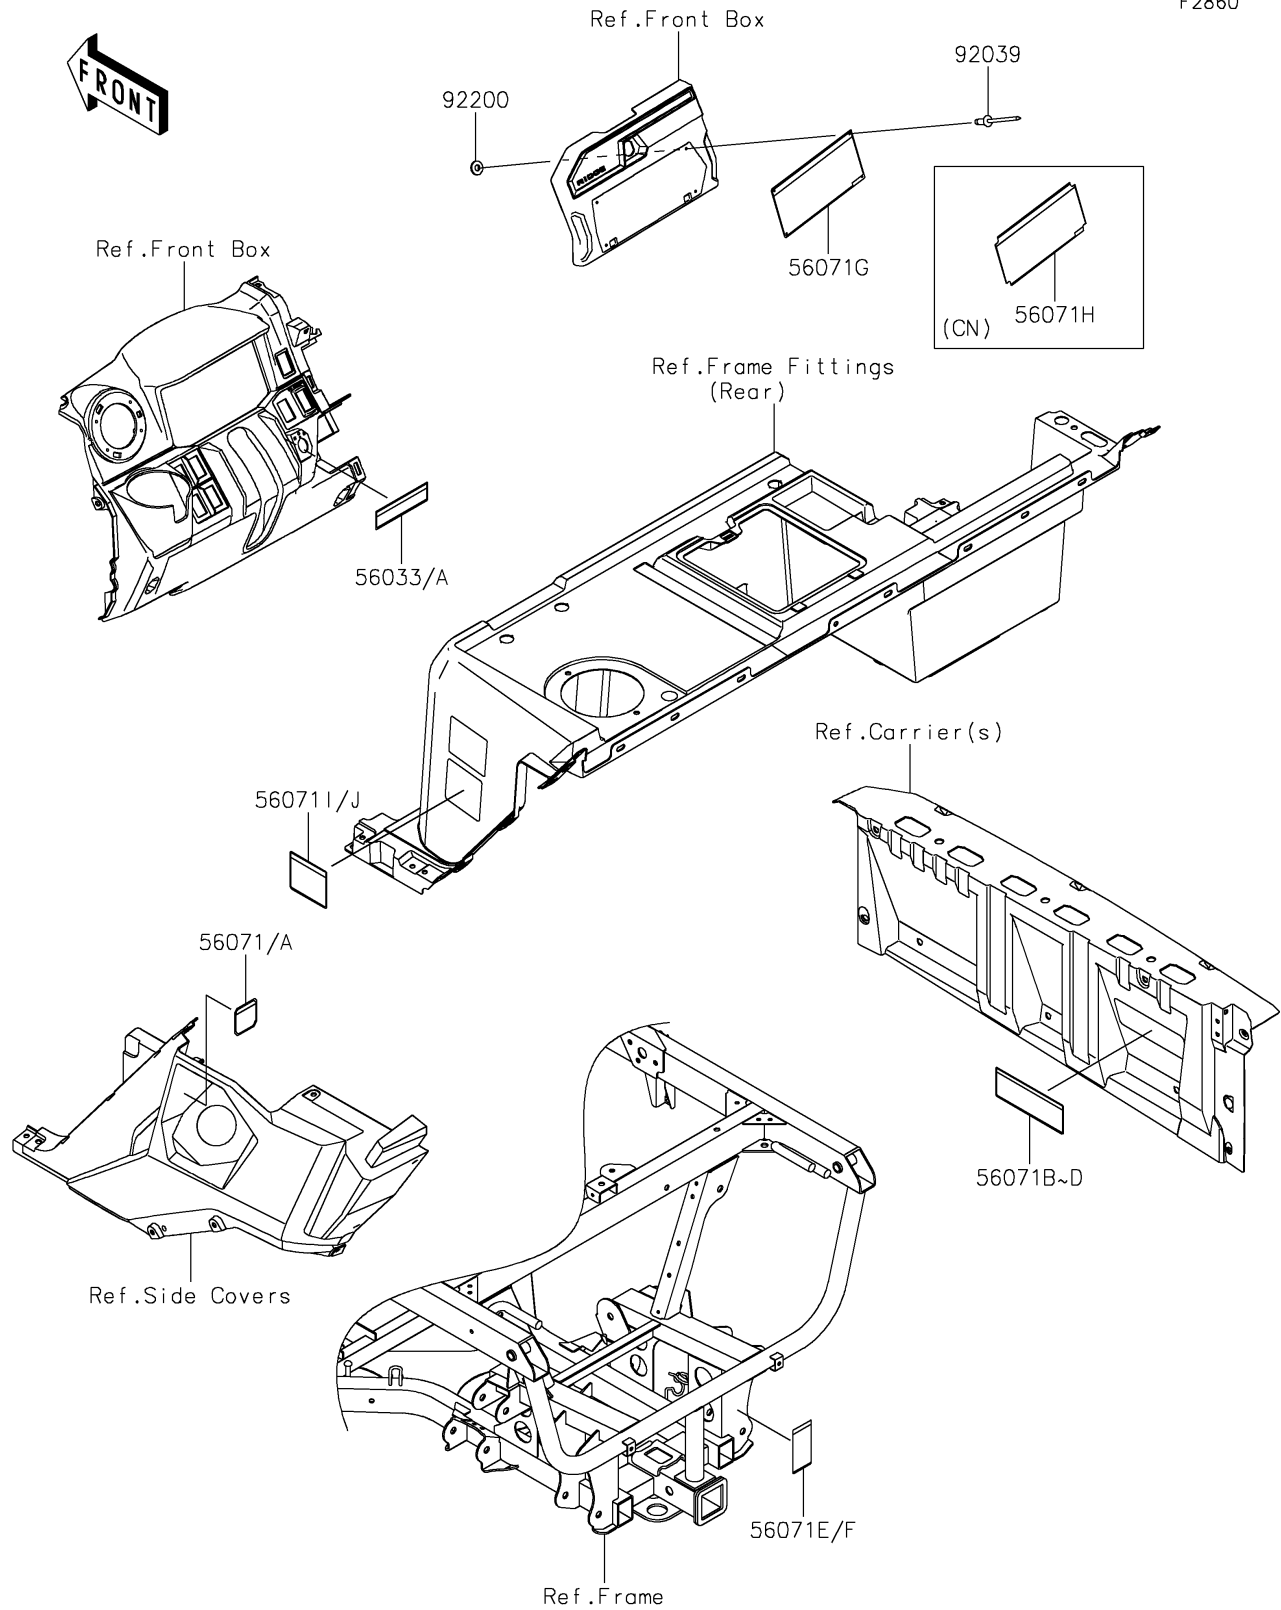

2026 RIDGE CREW HVAC Camo

PARTS DIAGRAM

Labels

F2860

2026 RIDGE CREW HVAC Camo

PARTS LIST

Labels

ITEM NAME	PART NUMBER	QUANTITY
LABEL-MANUAL,SHIFT NOTICE (Ref # 56033)	56033-0822	1
LABEL-MANUAL,SHIFT NOTICE (Ref # 56033A)	56033-0826	1
LABEL-WARNING,GASOLINE (Ref # 56071)	56071-0588	1
LABEL-WARNING,GASOLINE(FRENCH) (Ref # 56071A)	56071-0593	1
LABEL-WARNING,CARGO CAPA. (Ref # 56071B)	56071-0700	1
LABEL-WARNING,CARGO CAPA. (Ref # 56071C)	56071-0715	1
LABEL-WARNING,CARGO CAPA. (Ref # 56071D)	56071-0716	1
LABEL-WARNING,TRAILER HITCH (Ref # 56071E)	56071-1058	1
LABEL-WARNING,TRAILER HITCH(F) (Ref # 56071F)	56071-1064	1
LABEL-WARNING,GENERAL (Ref # 56071G)	56071-1202	1
LABEL-WARNING,GENERAL(F) (Ref # 56071H)	56071-1205	1
LABEL-WARNING,TIRE INFORMATION (Ref # 56071I)	56071-1385	1
LABEL-WARNING,TIRE INFORMATION (Ref # 56071J)	56071-1387	1
RIVET,3.2X8 (Ref # 92039)	92039-3763	4
WASHER,3.5X8X1 (Ref # 92200)	92200-1251	4