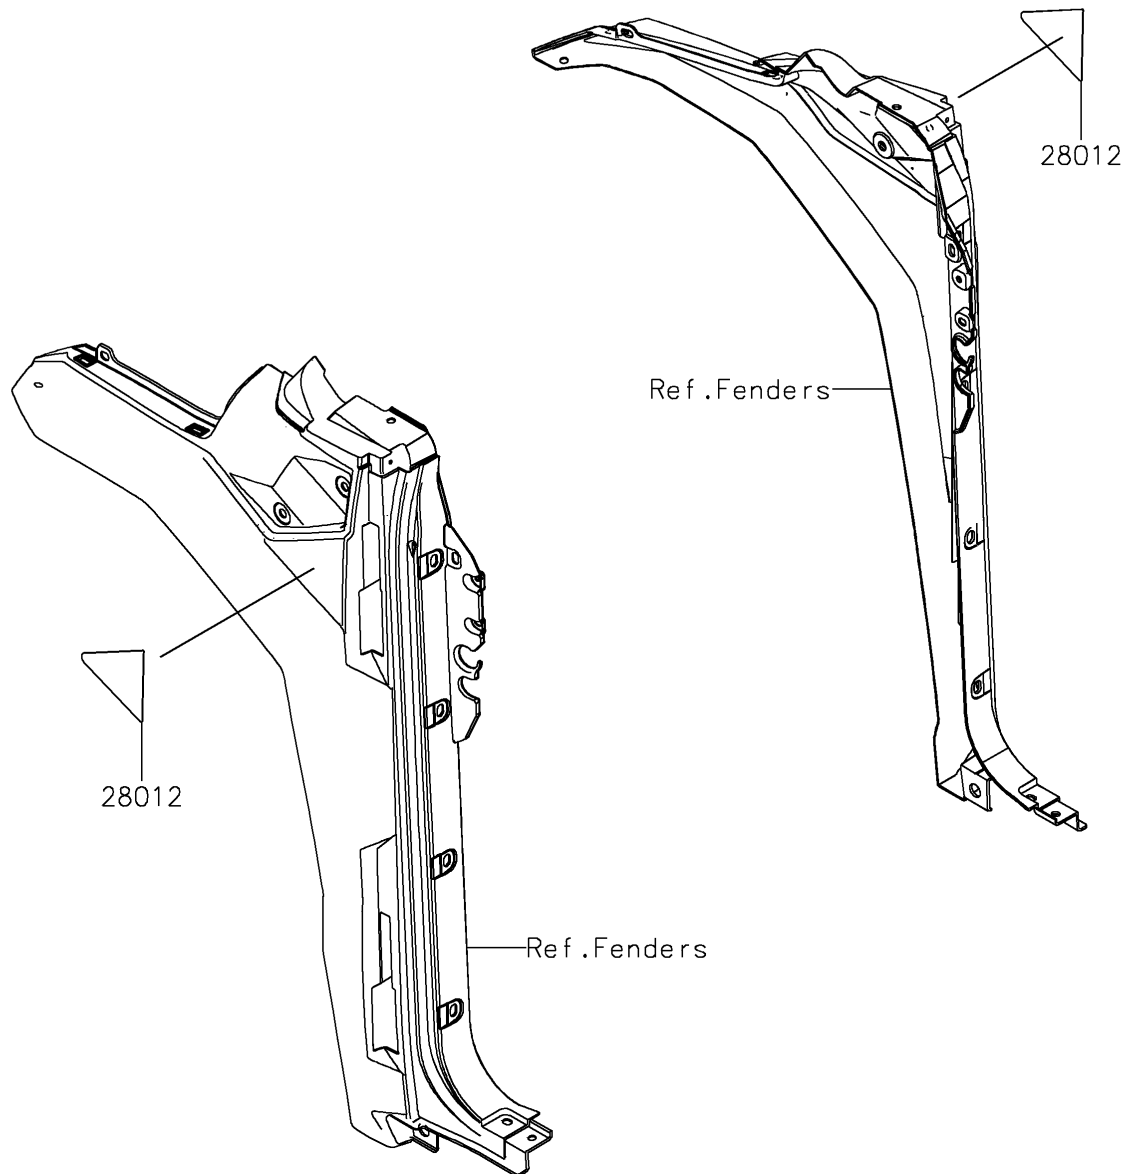

2026 RIDGE® CREW HVAC CAMO

PARTS DIAGRAM

Reflectors

F2790

2026 RIDGE® CREW HVAC CAMO

PARTS LIST

Reflectors

ITEM NAME	PART NUMBER	QUANTITY
REFLECTOR-REFLEX,FR SIDE (Ref # 28012)	28012-0079	2