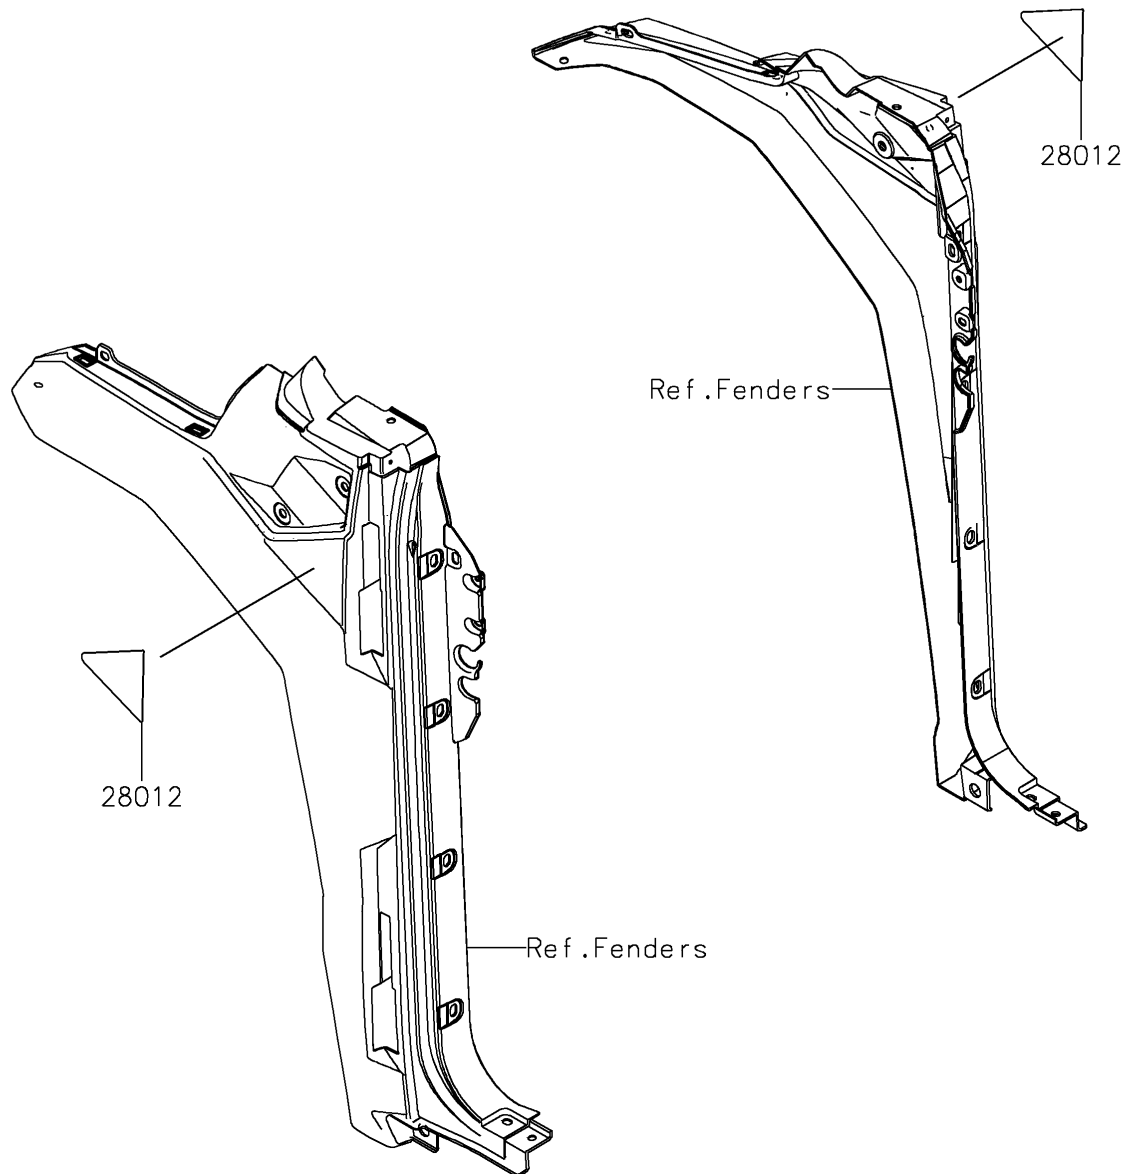

2026 RIDGE CREW HVAC Camo

PARTS DIAGRAM

Reflectors

F2790

2026 RIDGE CREW HVAC Camo

PARTS LIST

Reflectors

ITEM NAME	PART NUMBER	QUANTITY
REFLECTOR-REFLEX,FR SIDE (Ref # 28012)	28012-0079	2