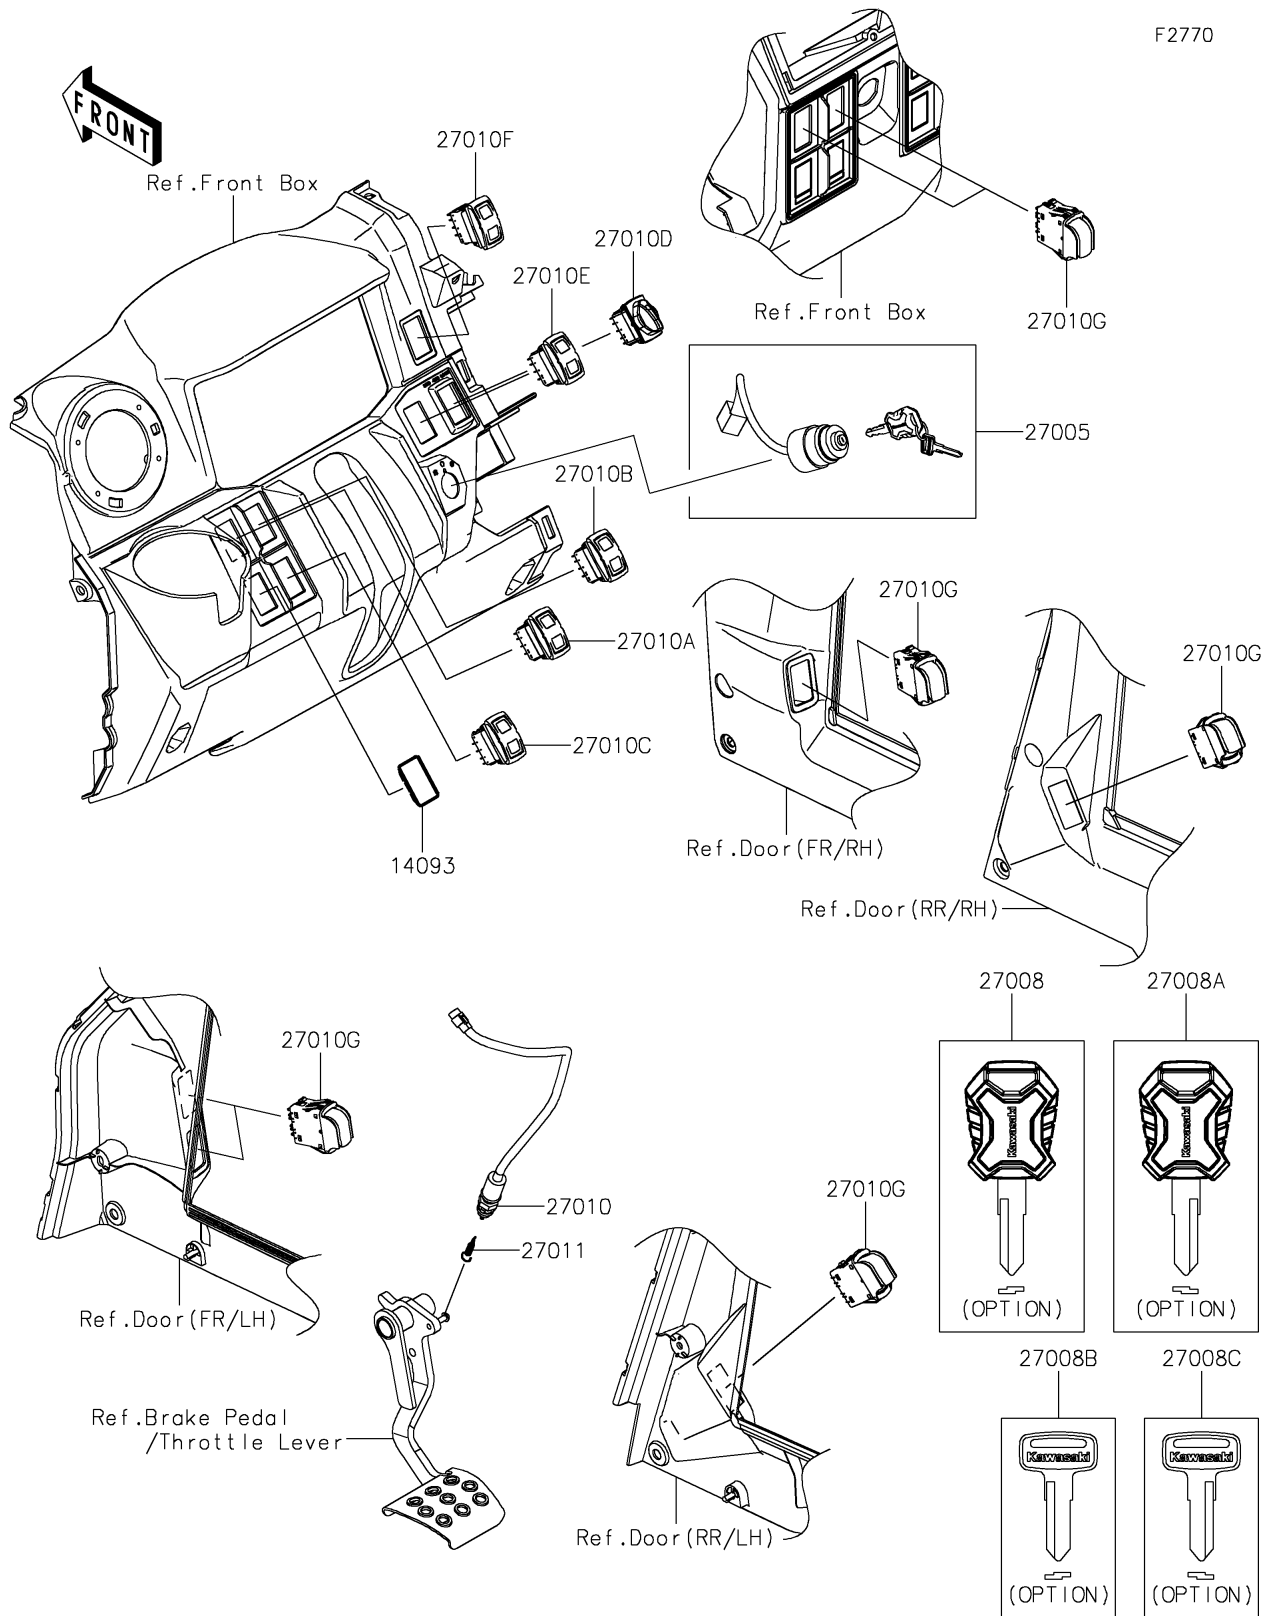

2026 RIDGE® CREW HVAC

PARTS DIAGRAM

Ignition Switch