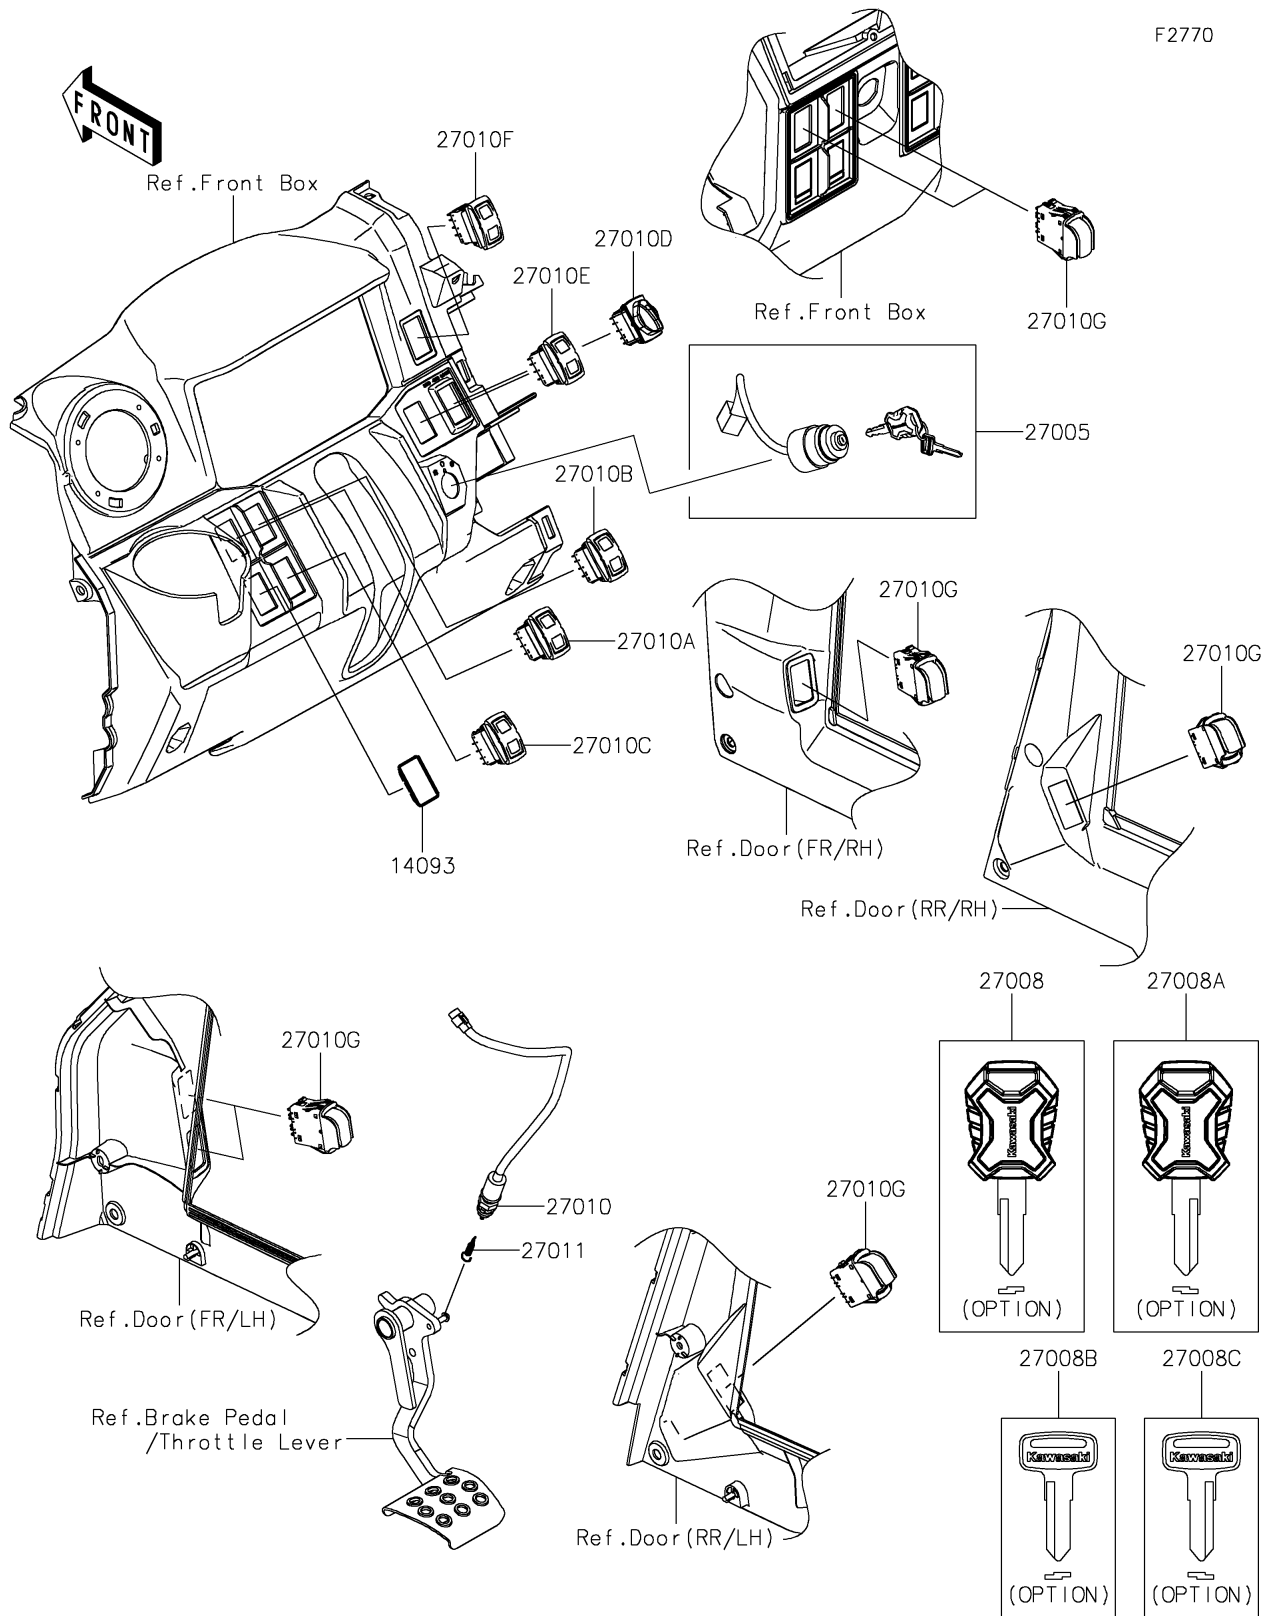

2026 RIDGE® CREW HVAC CAMO

PARTS DIAGRAM

Ignition Switch

2026 RIDGE® CREW HVAC CAMO

PARTS LIST

Ignition Switch

ITEM NAME	PART NUMBER	QUANTITY
COVER,SWITCH (Ref # 14093)	14093-1202	1
SWITCH-ASSY-IGNITION (Ref # 27005)	27005-0733	1
KEY-LOCK,BLANK,MASCOT (Ref # 27008)	27008-0713	1
KEY-LOCK,BLANK,MASCOT (Ref # 27008A)	27008-0714	1
KEY-LOCK,BLANK (Ref # 27008B)	27008-1153	1
KEY-LOCK,BLANK (Ref # 27008C)	27008-1157	1
SWITCH,BRAKE (Ref # 27010)	27010-0724	1
SWITCH,UP/DOWN (Ref # 27010A)	27010-0954	1
SWITCH,SELECT/RETURN (Ref # 27010B)	27010-0955	1
SWITCH,HEAD LAMP (Ref # 27010C)	27010-0984	1
SWITCH,2WD/4WD (Ref # 27010D)	27010-0986	1
SWITCH,3PW MODE (Ref # 27010E)	27010-0987	1
SWITCH,WIPER&WASHER (Ref # 27010F)	27010-0989	1
SWITCH,POWER WINDOW (Ref # 27010G)	27010-1539	7
SPRING,BRAKE LAMP SWITCH (Ref # 27011)	27011-006	1