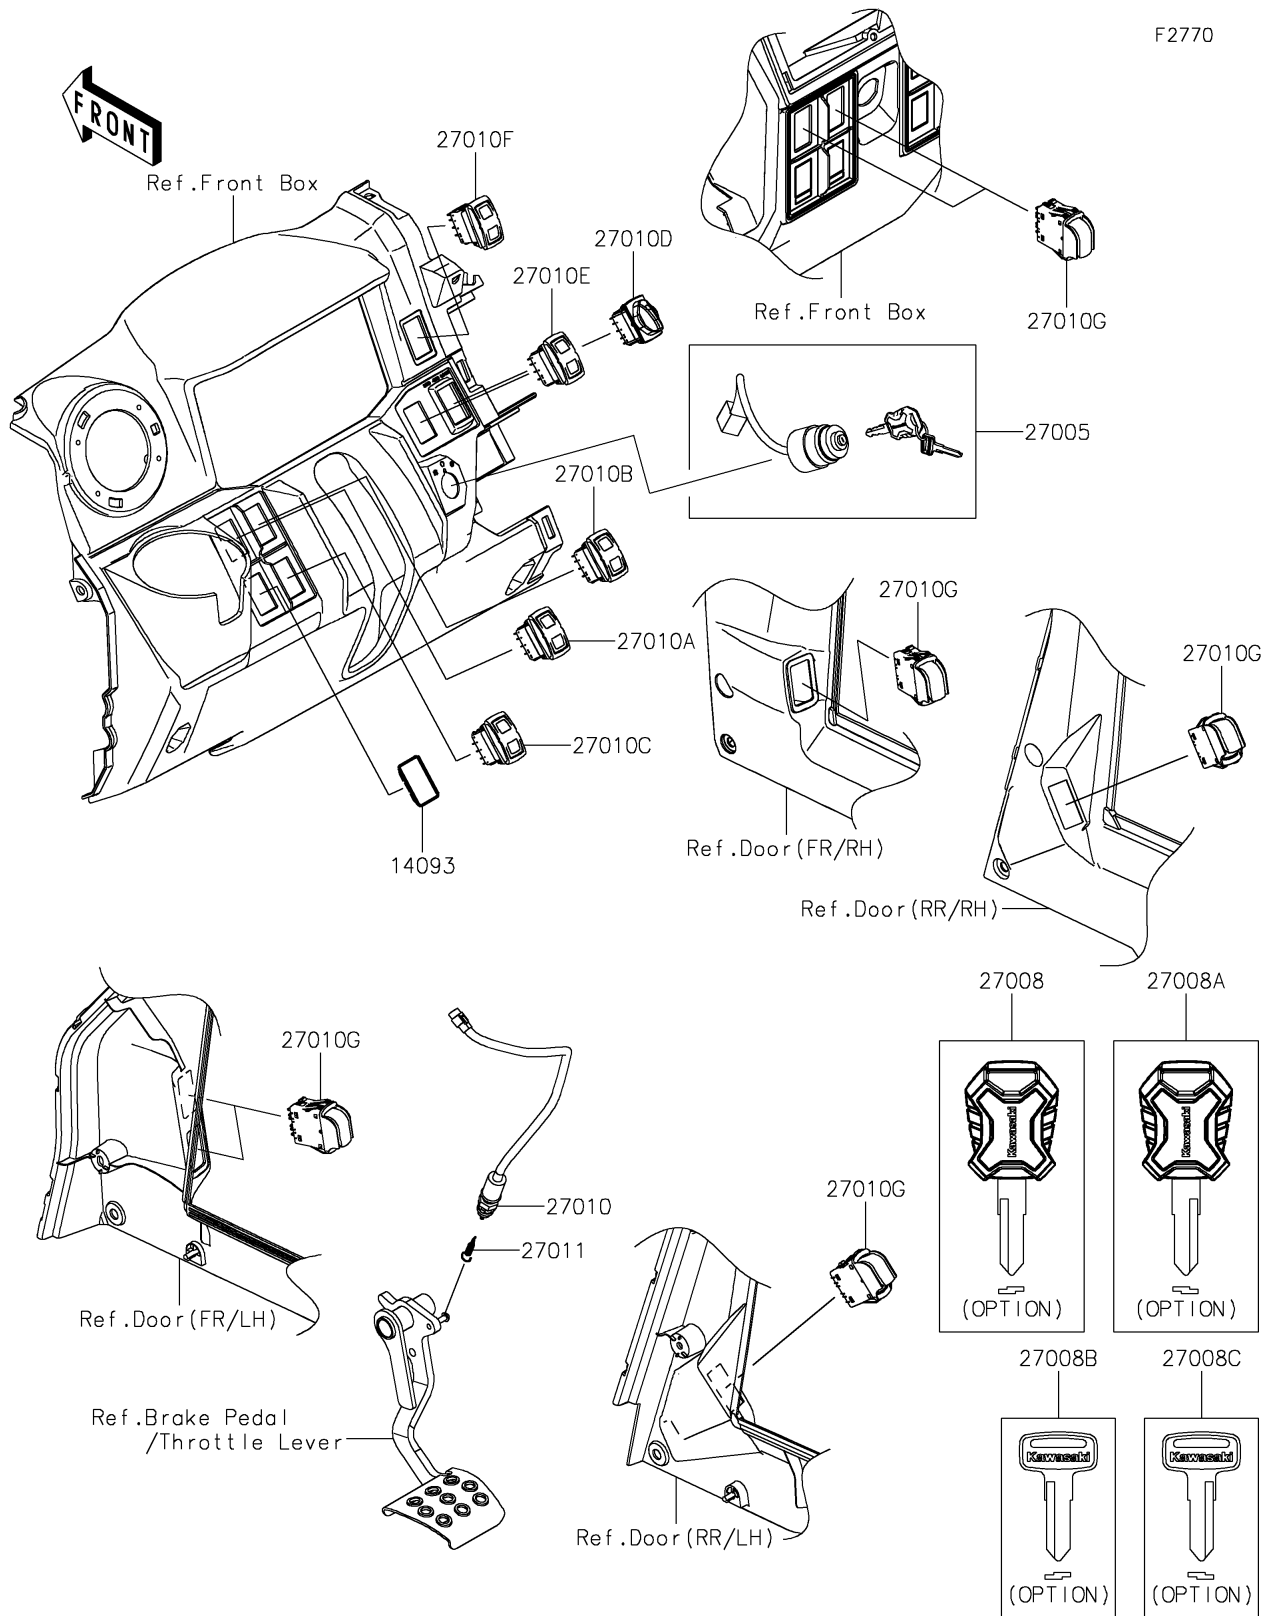

2026 RIDGE CREW HVAC Camo

PARTS DIAGRAM

Ignition Switch

2026 RIDGE CREW HVAC Camo

PARTS LIST

Ignition Switch

ITEM NAME	PART NUMBER	QUANTITY
COVER,SWITCH (Ref # 14093)	14093-1202	1
SWITCH-ASSY-IGNITION (Ref # 27005)	27005-0733	1
KEY-LOCK,BLANK,MASCOT (Ref # 27008)	27008-0713	1
KEY-LOCK,BLANK,MASCOT (Ref # 27008A)	27008-0714	1
KEY-LOCK,BLANK (Ref # 27008B)	27008-1153	1
KEY-LOCK,BLANK (Ref # 27008C)	27008-1157	1
SWITCH,BRAKE (Ref # 27010)	27010-0724	1
SWITCH,UP/DOWN (Ref # 27010A)	27010-0954	1
SWITCH,SELECT/RETURN (Ref # 27010B)	27010-0955	1
SWITCH,HEAD LAMP (Ref # 27010C)	27010-0984	1
SWITCH,2WD/4WD (Ref # 27010D)	27010-0986	1
SWITCH,3PW MODE (Ref # 27010E)	27010-0987	1
SWITCH,WIPER&WASHER (Ref # 27010F)	27010-0989	1
SWITCH,POWER WINDOW (Ref # 27010G)	27010-1539	7
SPRING,BRAKE LAMP SWITCH (Ref # 27011)	27011-006	1