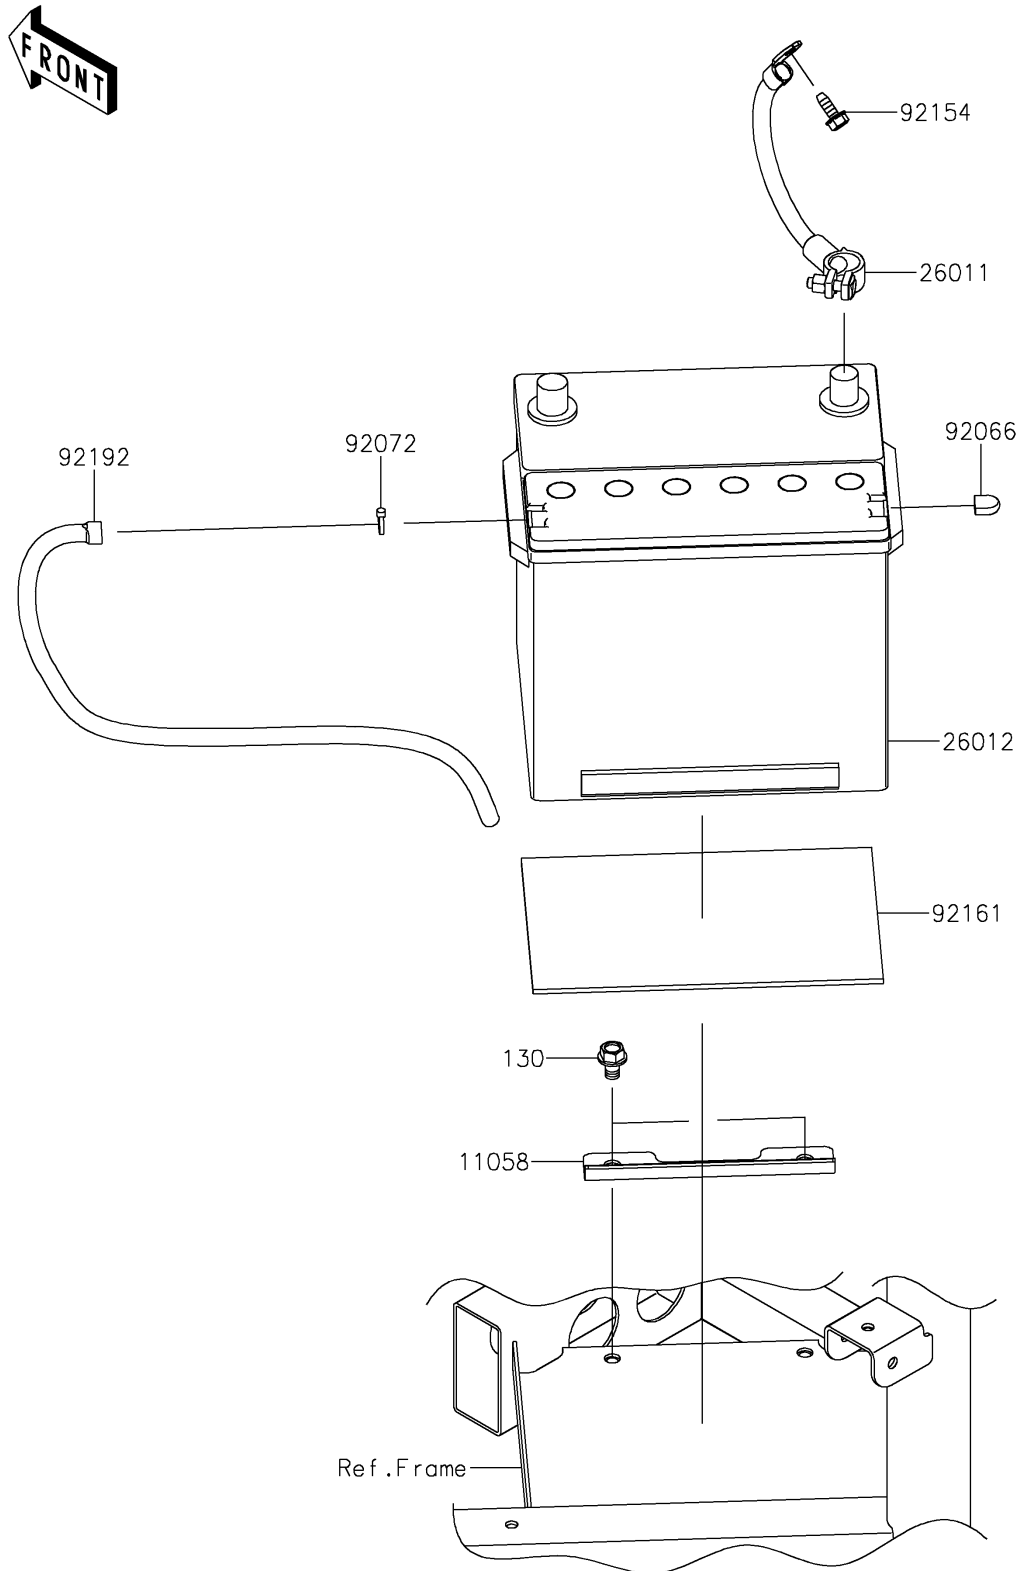

2026 RIDGE® CREW HVAC CAMO

PARTS DIAGRAM

Battery

F2761

2026 RIDGE® CREW HVAC CAMO

PARTS LIST

Battery

ITEM NAME	PART NUMBER	QUANTITY
BRACKET,BATTERY (Ref # 11058)	11058-0790	1
WIRE-LEAD,BATTERY(-) (Ref # 26011)	26011-1871	1
BATTERY,12V 32AH (Ref # 26012)	26012-0619	1
PLUG,BREATHHER (Ref # 92066)	92066-1592	1
BAND,92X2.4 (Ref # 92072)	92072-0791	1
BOLT,FLANGED,6X16 (Ref # 92154)	92154-0551	1
DAMPER (Ref # 92161)	92161-0578	1
TUBE,BREATHHER,7X10X450 (Ref # 92192)	92192-1694	1
BOLT-FLANGED,8X12 (Ref # 130)	130BA0812	2