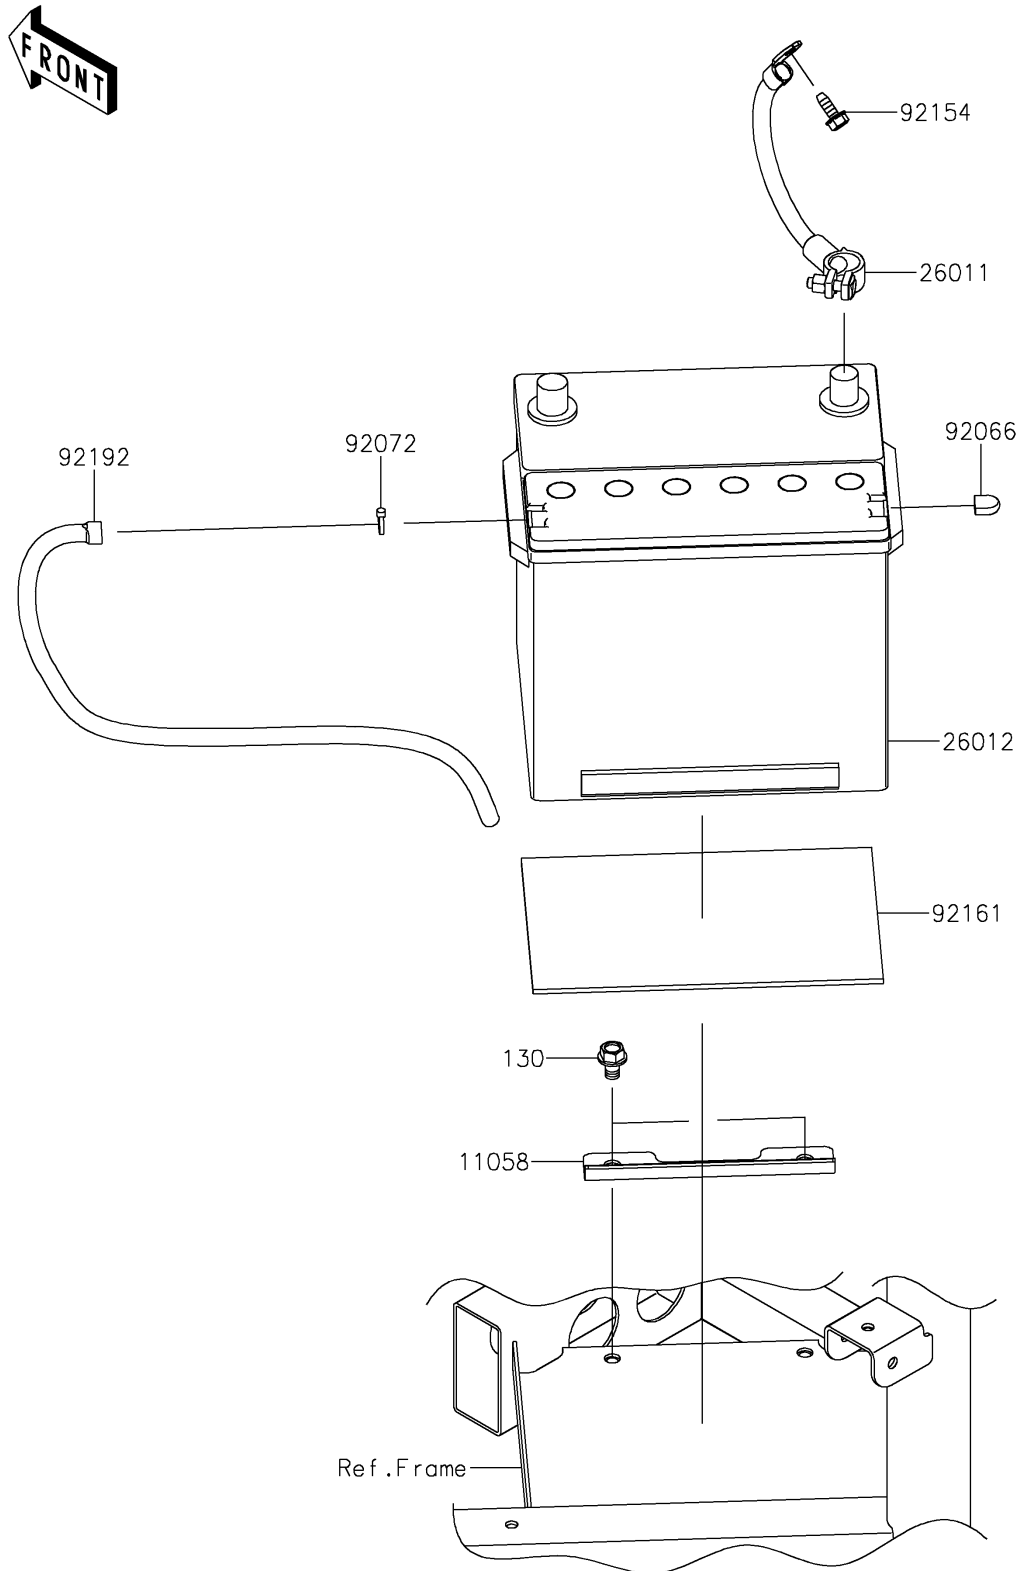

2026 RIDGE CREW HVAC Camo

PARTS DIAGRAM

Battery

F2761

2026 RIDGE CREW HVAC Camo

PARTS LIST

Battery

ITEM NAME	PART NUMBER	QUANTITY
BRACKET,BATTERY (Ref # 11058)	11058-0790	1
WIRE-LEAD,BATTERY(-) (Ref # 26011)	26011-1871	1
BATTERY,12V 32AH (Ref # 26012)	26012-0619	1
PLUG,BREATHHER (Ref # 92066)	92066-1592	1
BAND,92X2.4 (Ref # 92072)	92072-0791	1
BOLT,FLANGED,6X16 (Ref # 92154)	92154-0551	1
DAMPER (Ref # 92161)	92161-0578	1
TUBE,BREATHHER,7X10X450 (Ref # 92192)	92192-1694	1
BOLT-FLANGED,8X12 (Ref # 130)	130BA0812	2