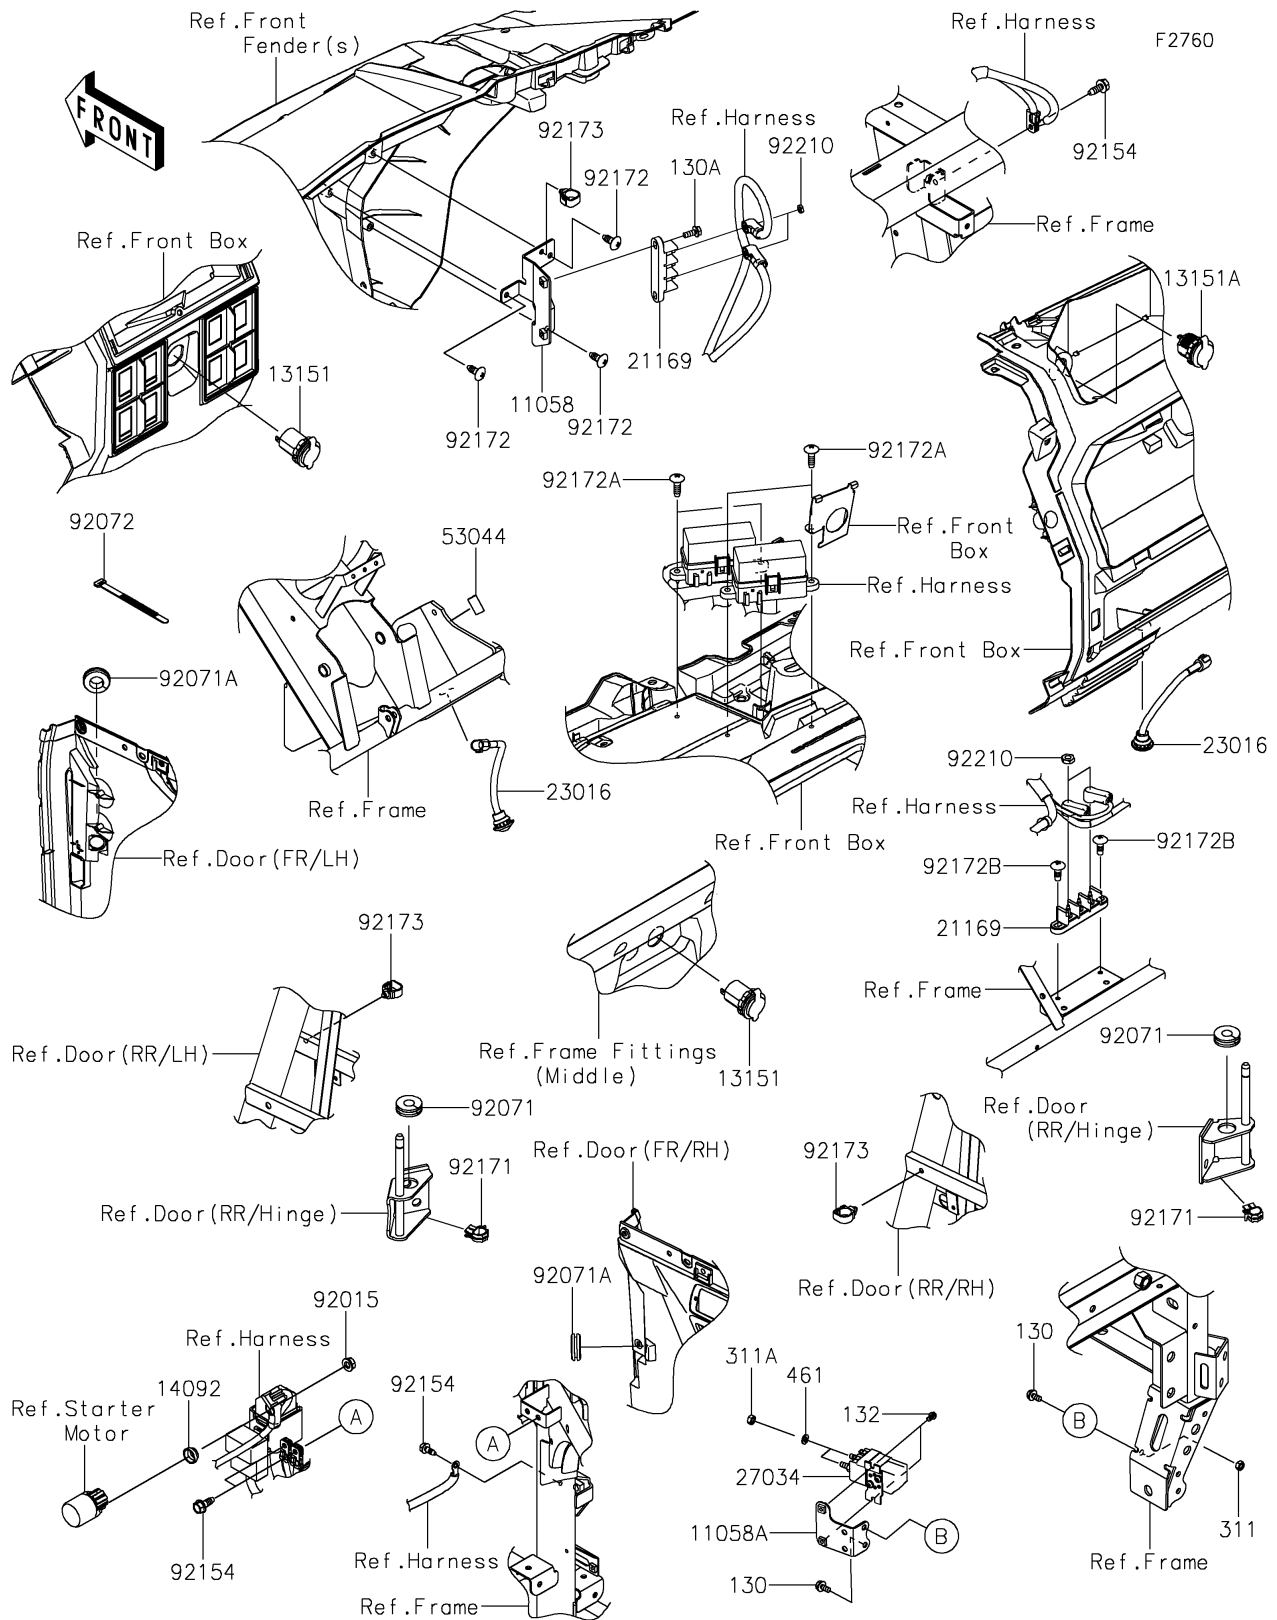

2026 RIDGE CREW HVAC Camo

PARTS DIAGRAM

Chassis Electrical Equipment

2026 RIDGE CREW HVAC Camo

PARTS LIST

Chassis Electrical Equipment

ITEM NAME	PART NUMBER	QUANTITY
-----------	-------------	----------
