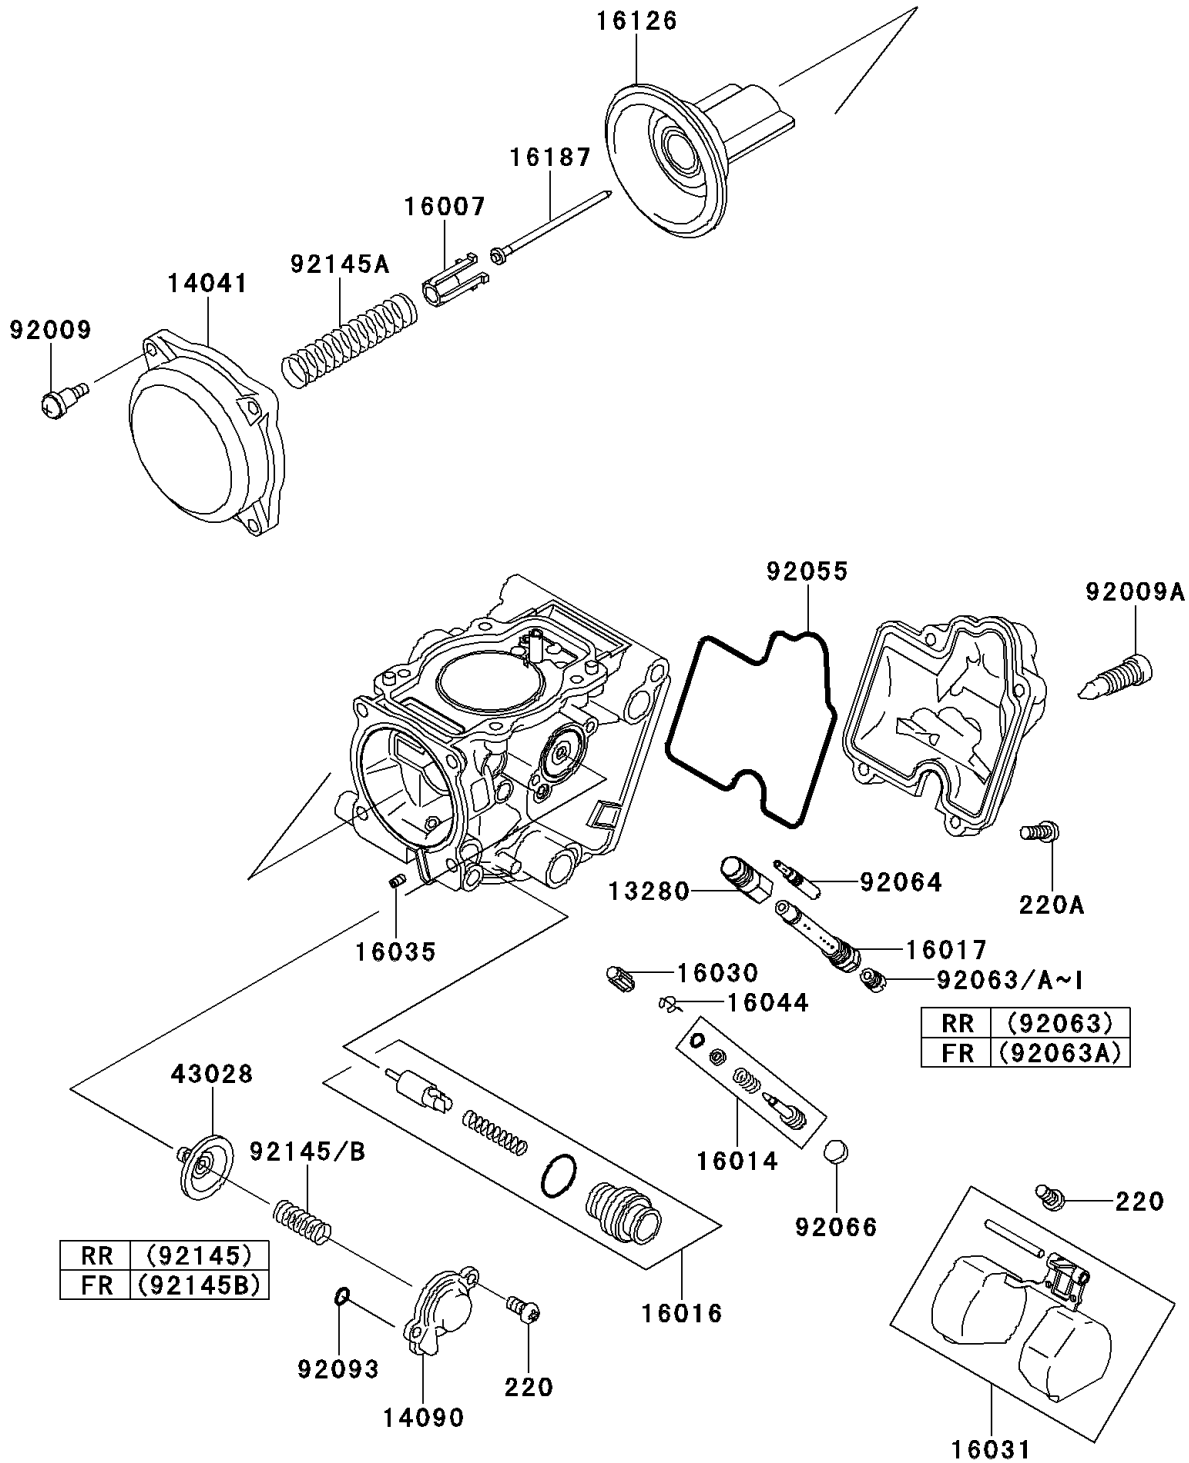

2007 KFX700

PARTS DIAGRAM

Carburetor Parts

E1612

2007 KFX700

PARTS LIST

Carburetor Parts

ITEM NAME

PART NUMBER

QUANTITY
