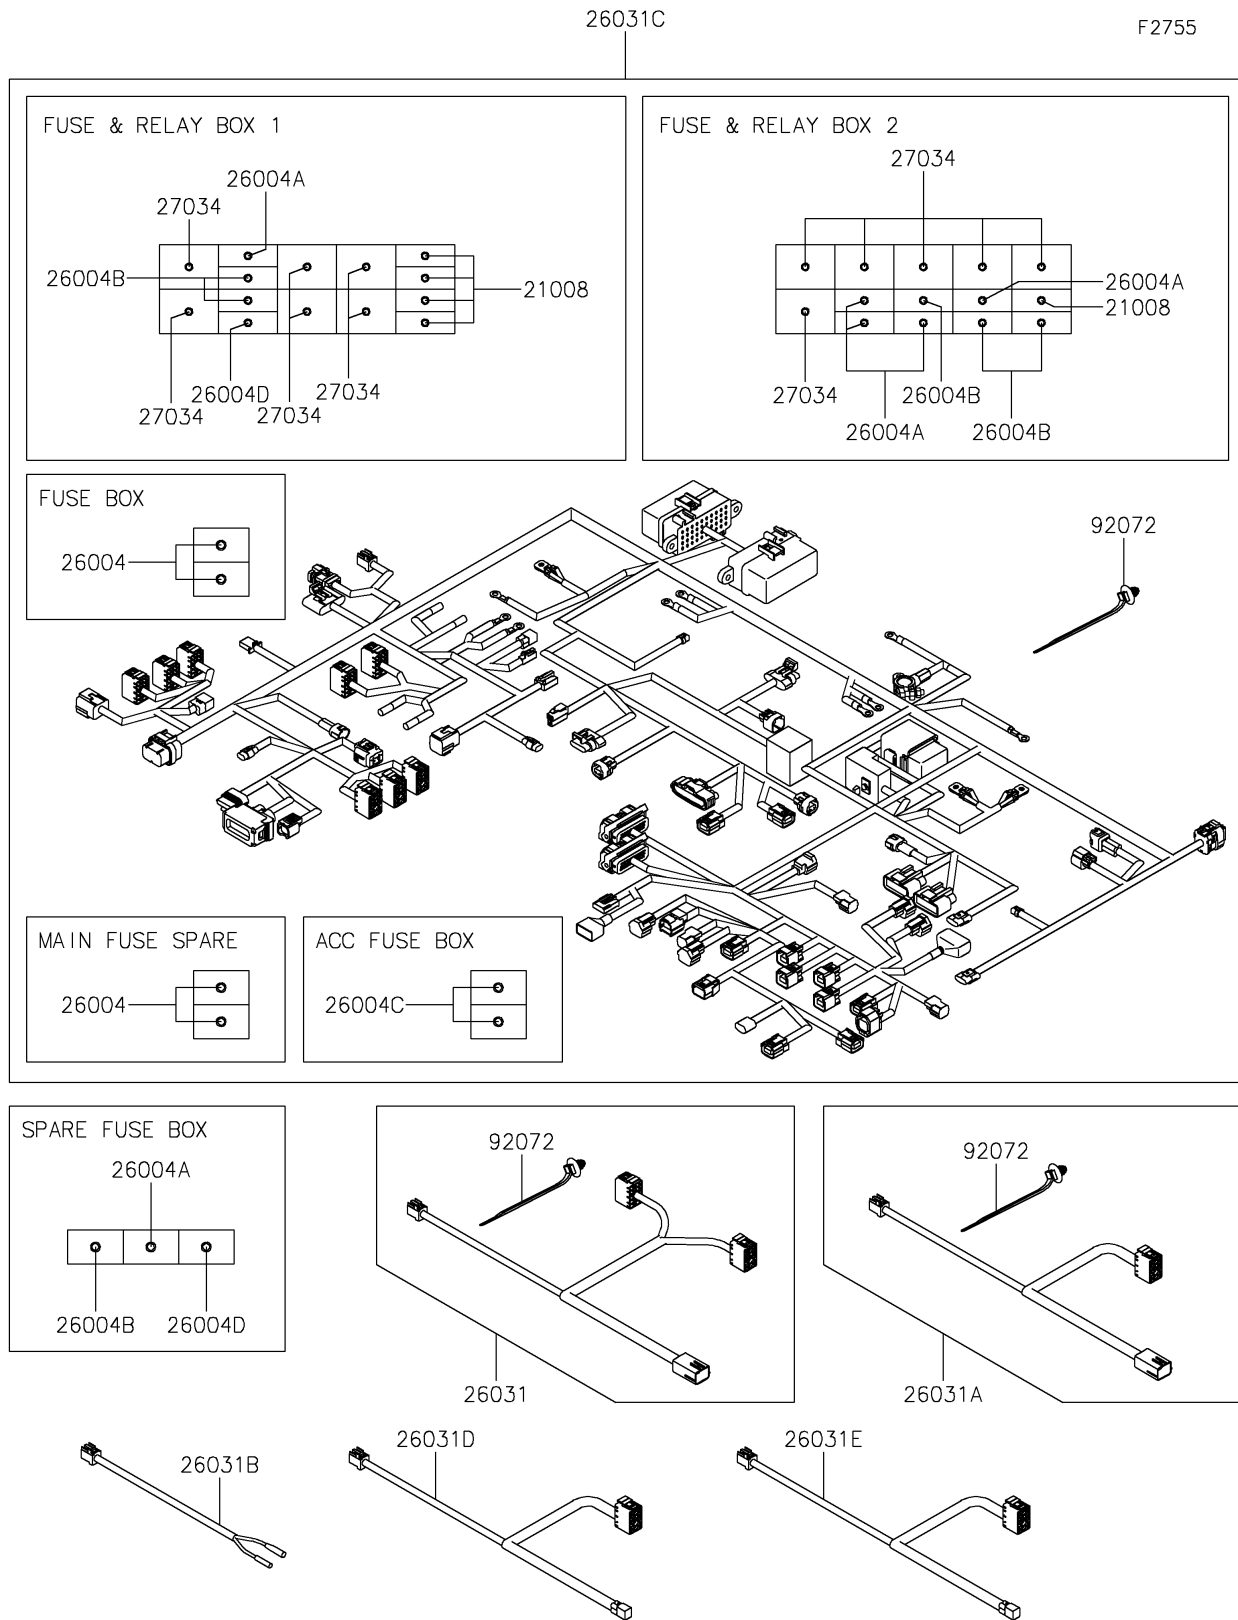

2026 RIDGE® CREW HVAC

PARTS DIAGRAM

Harness

2026 RIDGE® CREW HVAC

PARTS LIST

Harness

| ITEM NAME | PART NUMBER | QUANTITY |
|---------------------------------------|-------------|----------|
| BREAKER,20A (Ref # 21008) | 21008-0017 | 5 |
| FUSE-ASSY,SLOW-BLOW,70A (Ref # 26004) | 26004-0030 | 4 |
| FUSE-ASSY,20A (Ref # 26004A) | 26004-0033 | 6 |
| FUSE-ASSY,10A (Ref # 26004B) | 26004-0034 | 6 |
| FUSE-ASSY,40A (Ref # 26004C) | 26004-0035 | 2 |
| FUSE-ASSY,30A (Ref # 26004D) | 26004-0043 | 2 |
| HARNESS,SUB,DOOR,LH (Ref # 26031) | 26031-3942 | 1 |
| HARNESS,SUB,DOOR,RH (Ref # 26031A) | 26031-4015 | 1 |
| HARNESS,SUB,ROOM LIGHT (Ref # 26031B) | 26031-4076 | 1 |
| HARNESS,MAIN (Ref # 26031C) | 26031-4185 | 1 |
| HARNESS,SUB,DOOR,RR,LH (Ref # 26031D) | 26031-4187 | 1 |
| HARNESS,SUB,DOOR,RR,RH (Ref # 26031E) | 26031-4188 | 1 |
| RELAY (Ref # 27034) | 27034-0013 | 12 |
| BAND,OS170-FT7(BLACK) (Ref # 92072) | 92072-1414 | AR |