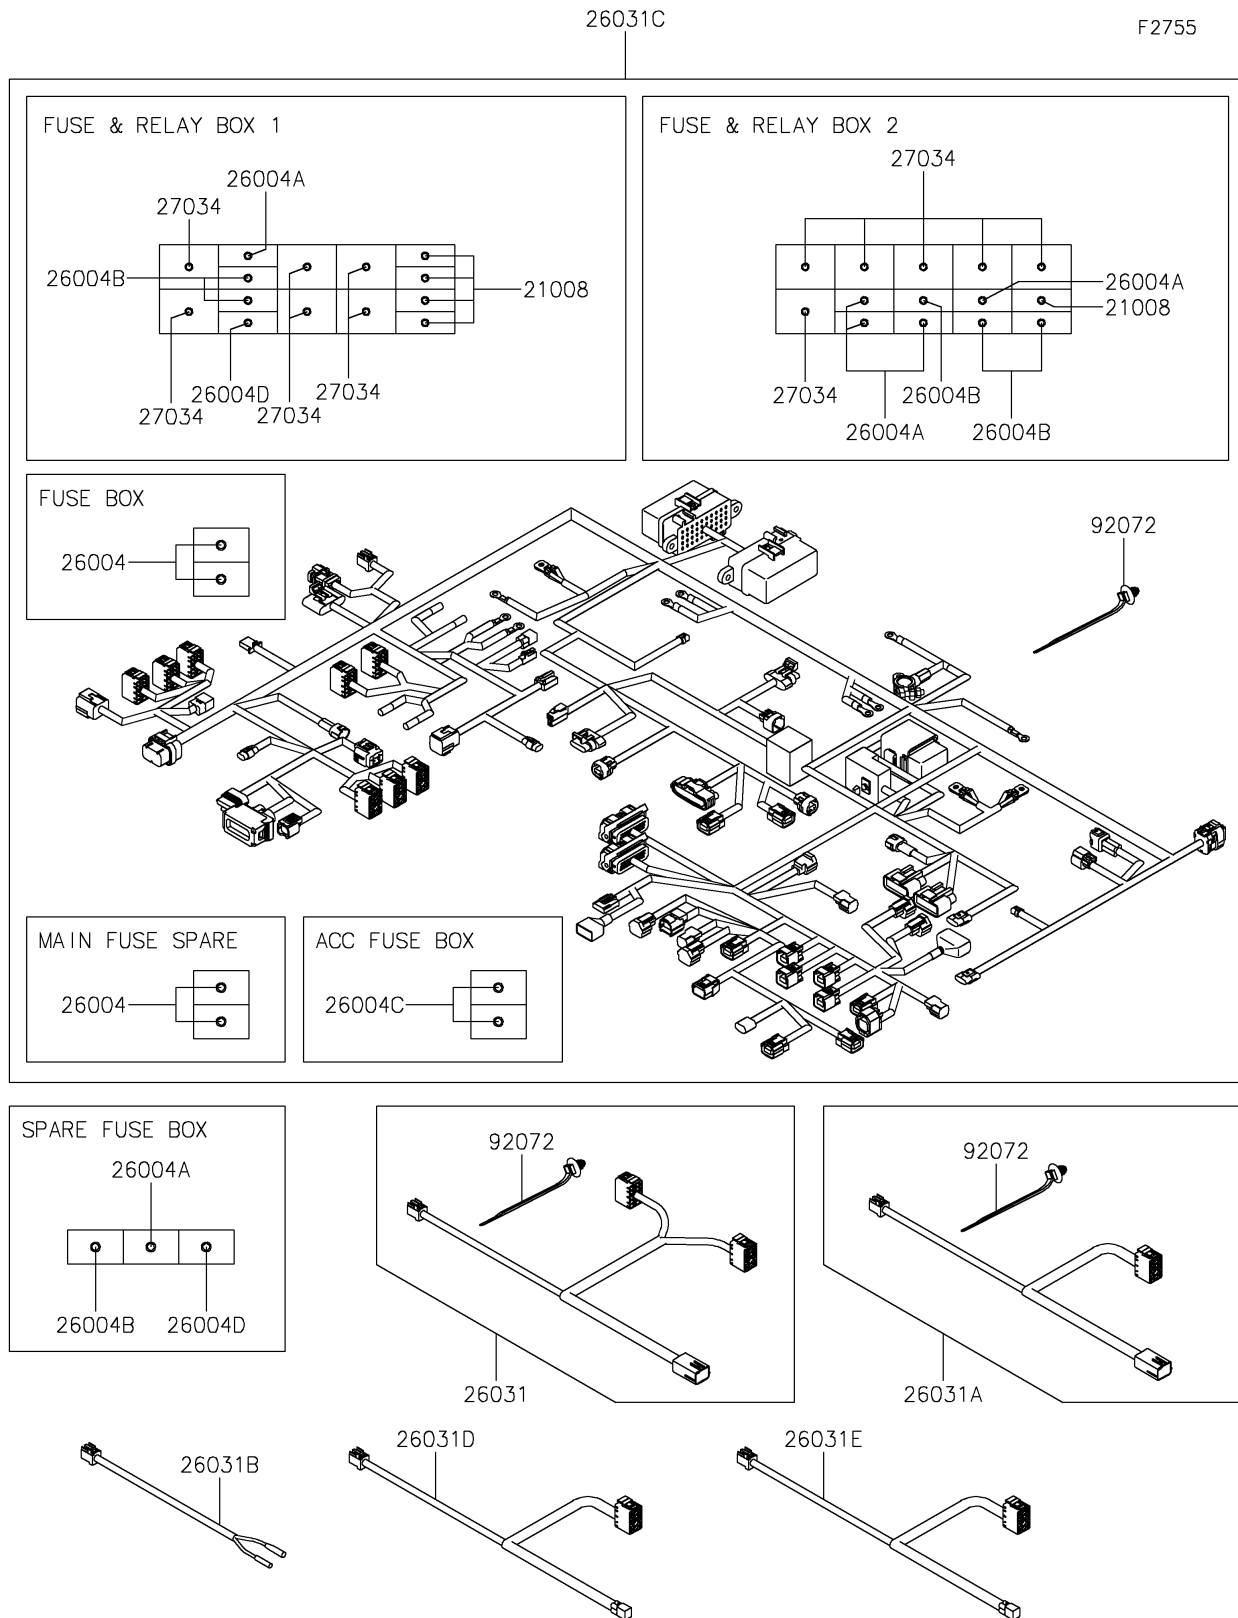

2026 RIDGE CREW HVAC Camo

PARTS DIAGRAM

Harness

2026 RIDGE CREW HVAC Camo

PARTS LIST

Harness

ITEM NAME	PART NUMBER	QUANTITY
-----------	-------------	----------
