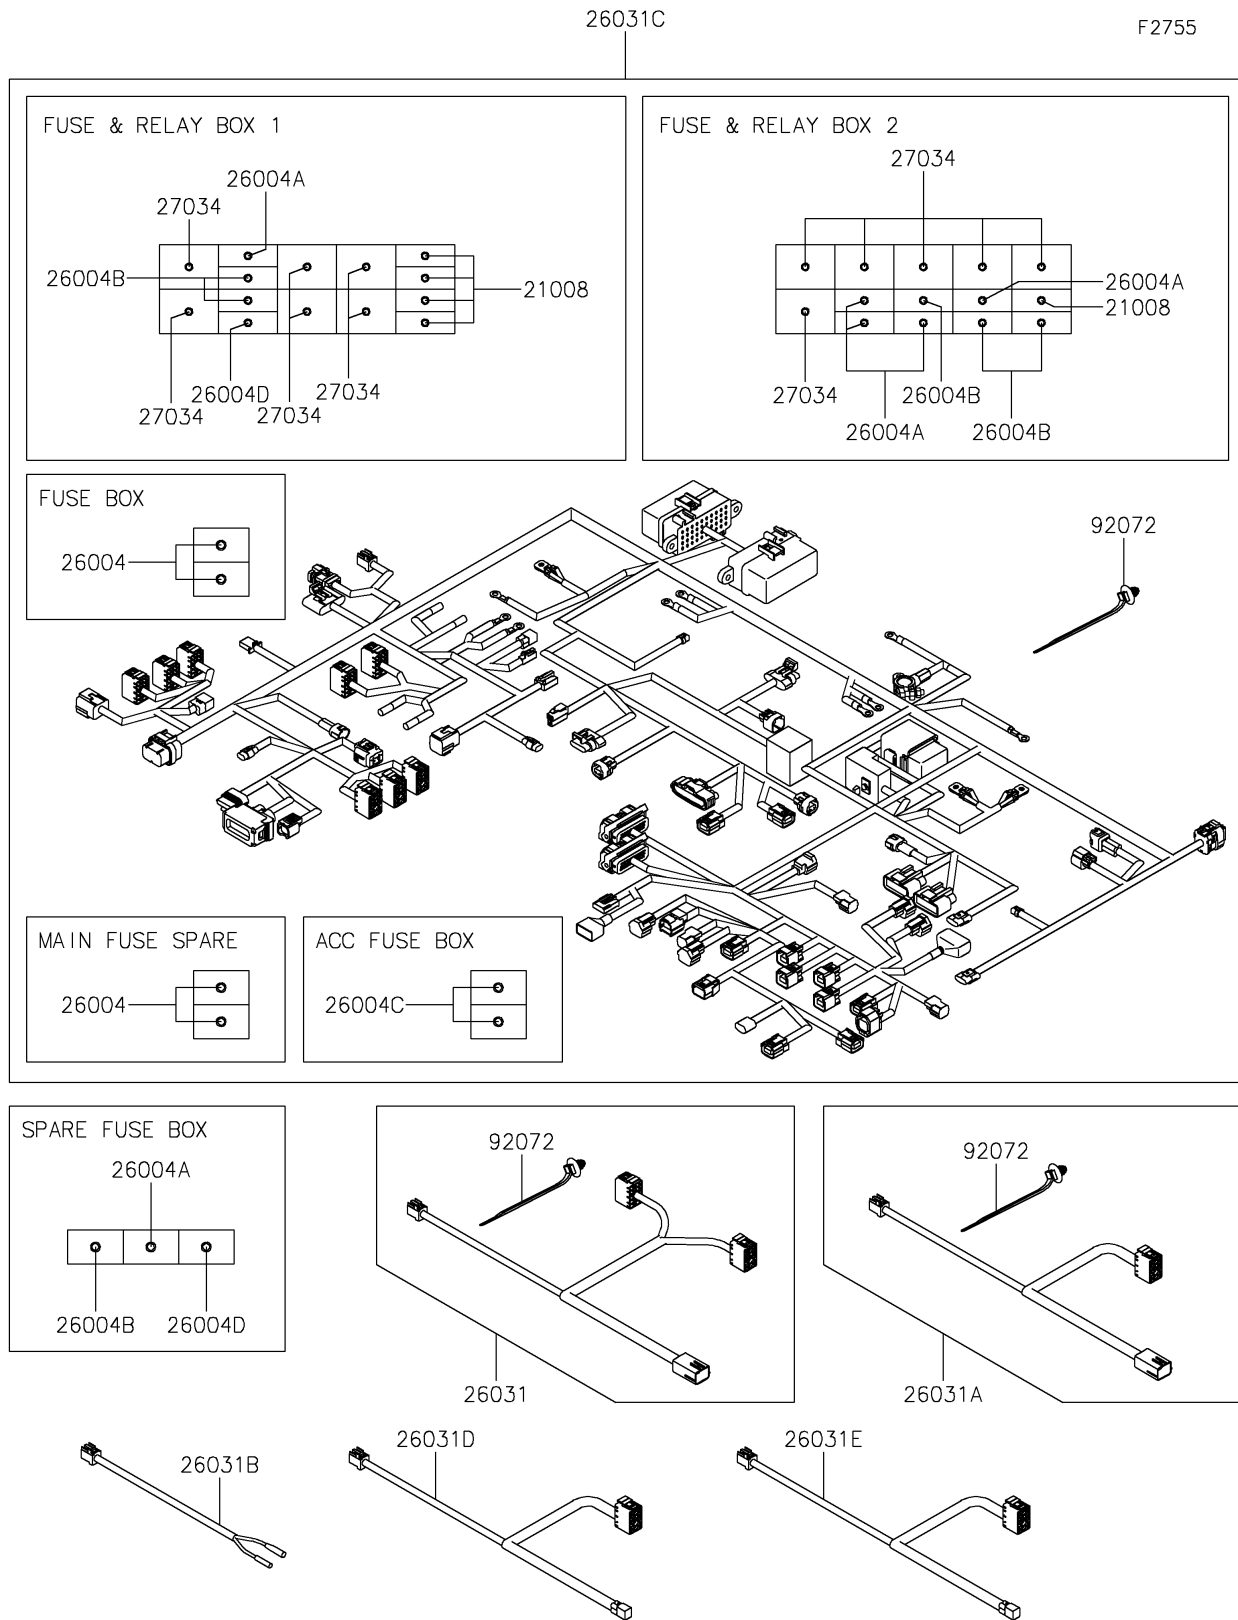

2026 RIDGE® CREW HVAC

PARTS DIAGRAM

Harness

2026 RIDGE® CREW HVAC

PARTS LIST

Harness

ITEM NAME	PART NUMBER	QUANTITY
BREAKER,20A (Ref # 21008)	21008-0017	5
FUSE-ASSY,SLOW-BLOW,70A (Ref # 26004)	26004-0030	4
FUSE-ASSY,20A (Ref # 26004A)	26004-0033	6
FUSE-ASSY,10A (Ref # 26004B)	26004-0034	6
FUSE-ASSY,40A (Ref # 26004C)	26004-0035	2
FUSE-ASSY,30A (Ref # 26004D)	26004-0043	2
HARNESS,SUB,DOOR,LH (Ref # 26031)	26031-3942	1
HARNESS,SUB,DOOR,RH (Ref # 26031A)	26031-4015	1
HARNESS,SUB,ROOM LIGHT (Ref # 26031B)	26031-4076	1
HARNESS,MAIN (Ref # 26031C)	26031-4185	1
HARNESS,SUB,DOOR,RR,LH (Ref # 26031D)	26031-4187	1
HARNESS,SUB,DOOR,RR,RH (Ref # 26031E)	26031-4188	1
RELAY (Ref # 27034)	27034-0013	12
BAND,OS170-FT7(BLACK) (Ref # 92072)	92072-1414	AR