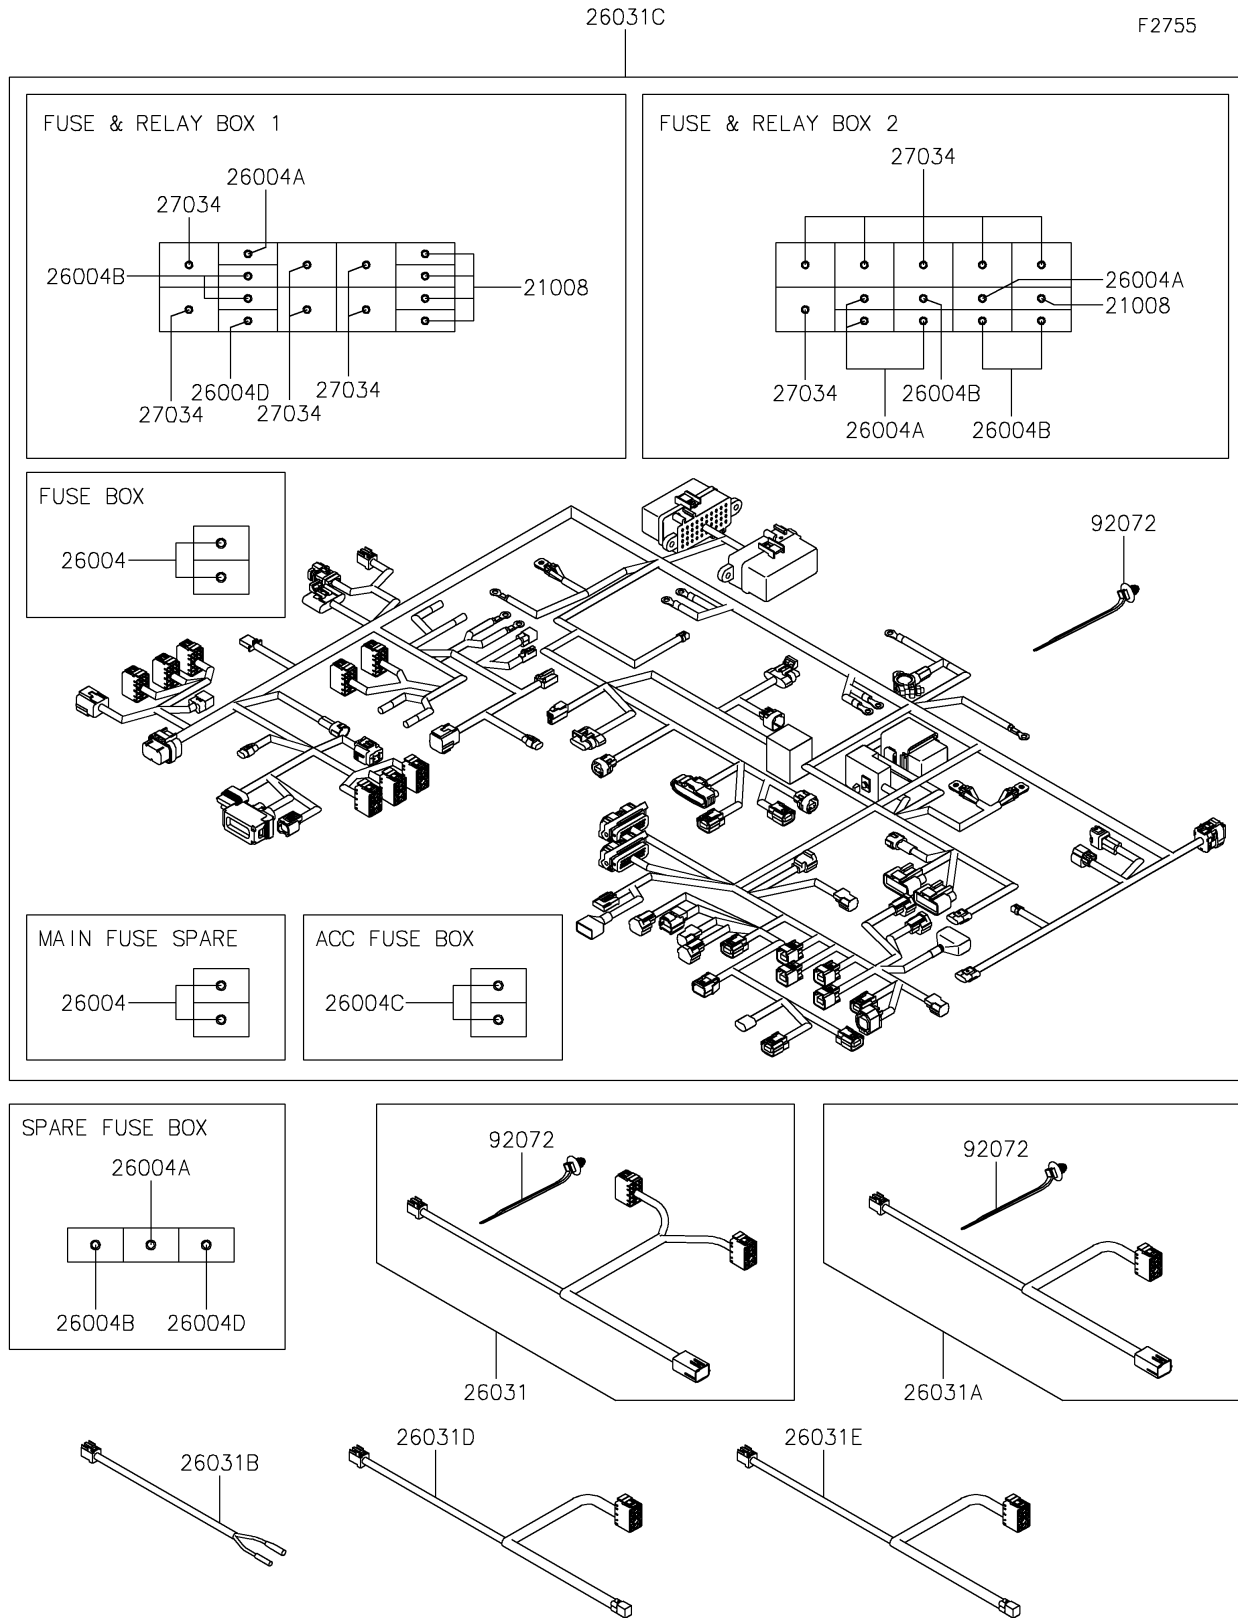

2026 RIDGE CREW HVAC

PARTS DIAGRAM

Harness

2026 RIDGE CREW HVAC

PARTS LIST

Harness

ITEM NAME	PART NUMBER	QUANTITY
BREAKER,20A (Ref # 21008)	21008-0017	5
FUSE-ASSY,SLOW-BLOW,70A (Ref # 26004)	26004-0030	4
FUSE-ASSY,20A (Ref # 26004A)	26004-0033	6
FUSE-ASSY,10A (Ref # 26004B)	26004-0034	6
FUSE-ASSY,40A (Ref # 26004C)	26004-0035	2
FUSE-ASSY,30A (Ref # 26004D)	26004-0043	2
HARNESS,SUB,DOOR,LH (Ref # 26031)	26031-3942	1
HARNESS,SUB,DOOR,RH (Ref # 26031A)	26031-4015	1
HARNESS,SUB,ROOM LIGHT (Ref # 26031B)	26031-4076	1
HARNESS,MAIN (Ref # 26031C)	26031-4185	1
HARNESS,SUB,DOOR,RR,LH (Ref # 26031D)	26031-4187	1
HARNESS,SUB,DOOR,RR,RH (Ref # 26031E)	26031-4188	1
RELAY (Ref # 27034)	27034-0013	12
BAND,OS170-FT7(BLACK) (Ref # 92072)	92072-1414	AR