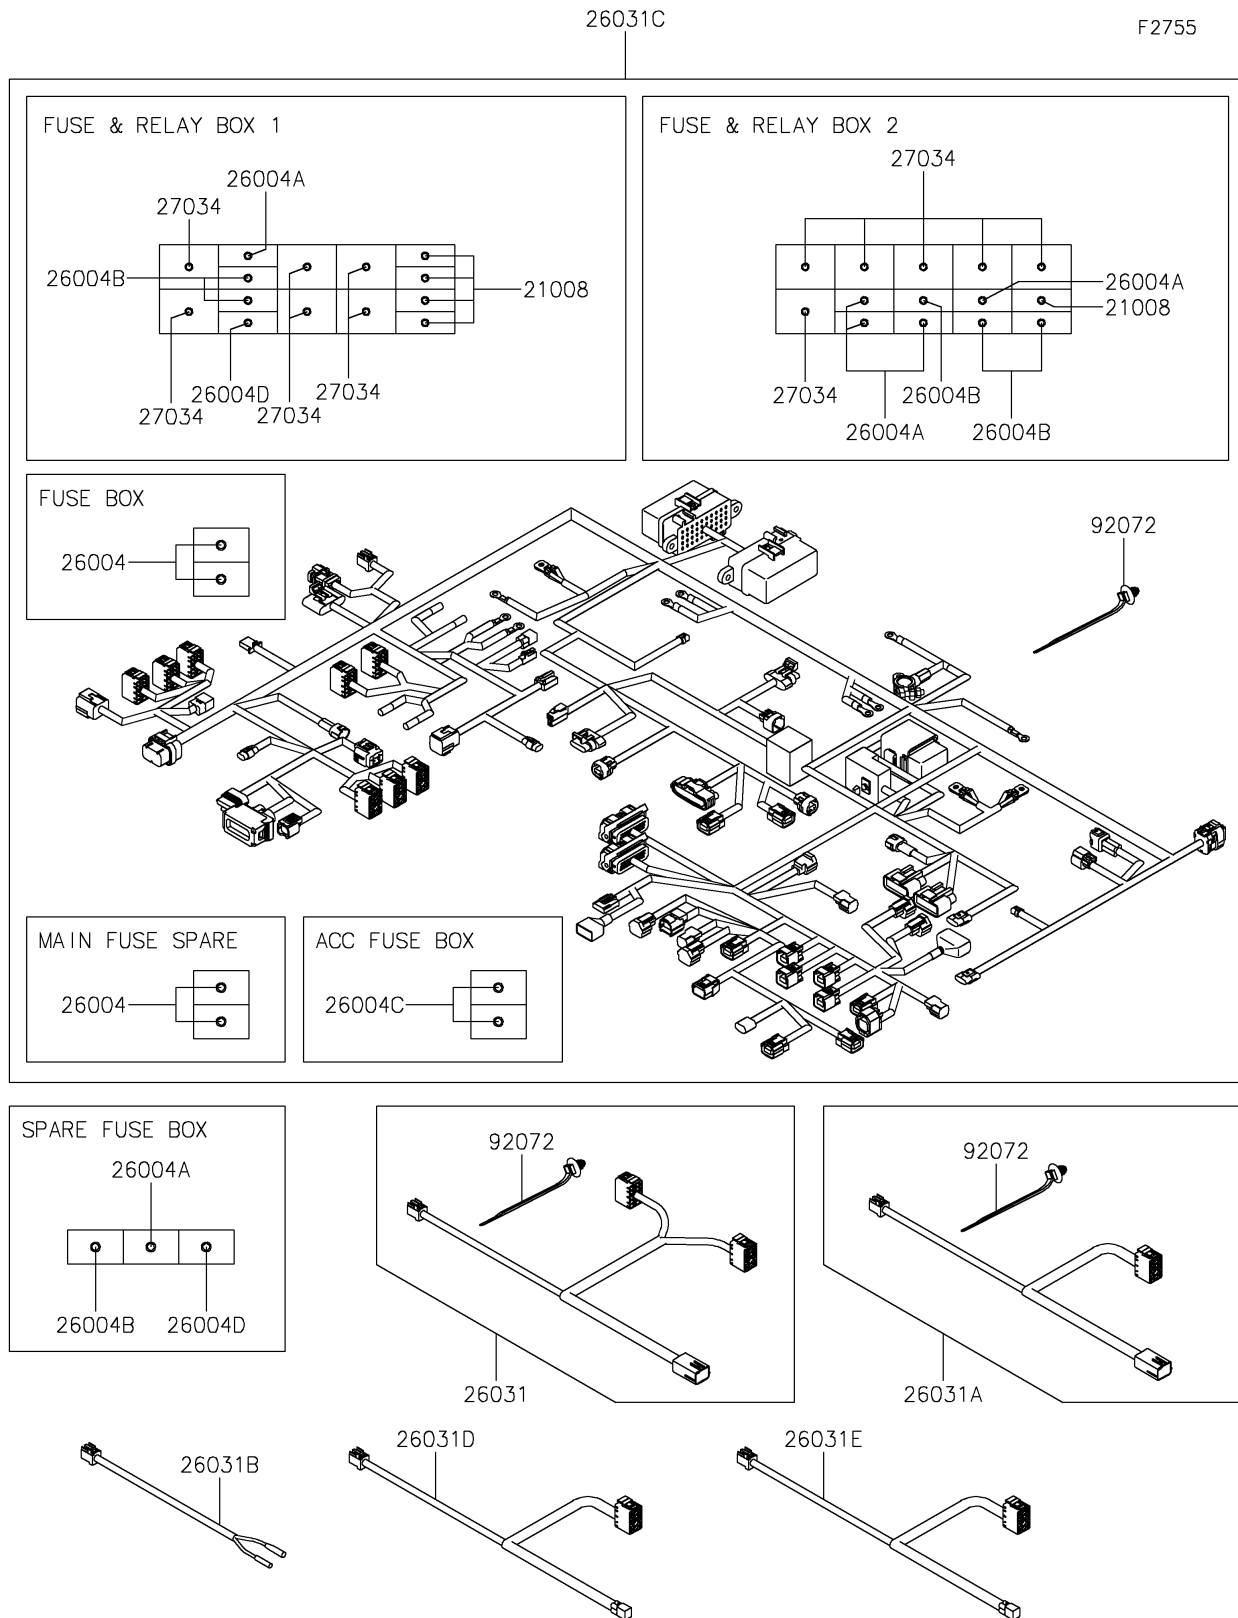

2026 RIDGE® CREW HVAC CAMO

PARTS DIAGRAM

Harness

2026 RIDGE® CREW HVAC CAMO

PARTS LIST

Harness

ITEM NAME	PART NUMBER	QUANTITY
BREAKER,20A (Ref # 21008)	21008-0017	5
FUSE-ASSY,SLOW-BLOW,70A (Ref # 26004)	26004-0030	4
FUSE-ASSY,20A (Ref # 26004A)	26004-0033	6
FUSE-ASSY,10A (Ref # 26004B)	26004-0034	6
FUSE-ASSY,40A (Ref # 26004C)	26004-0035	2
FUSE-ASSY,30A (Ref # 26004D)	26004-0043	2
HARNESS,SUB,DOOR,LH (Ref # 26031)	26031-3942	1
HARNESS,SUB,DOOR,RH (Ref # 26031A)	26031-4015	1
HARNESS,SUB,ROOM LIGHT (Ref # 26031B)	26031-4076	1
HARNESS,MAIN (Ref # 26031C)	26031-4185	1
HARNESS,SUB,DOOR,RR,LH (Ref # 26031D)	26031-4187	1
HARNESS,SUB,DOOR,RR,RH (Ref # 26031E)	26031-4188	1
RELAY (Ref # 27034)	27034-0013	12
BAND,OS170-FT7(BLACK) (Ref # 92072)	92072-1414	AR