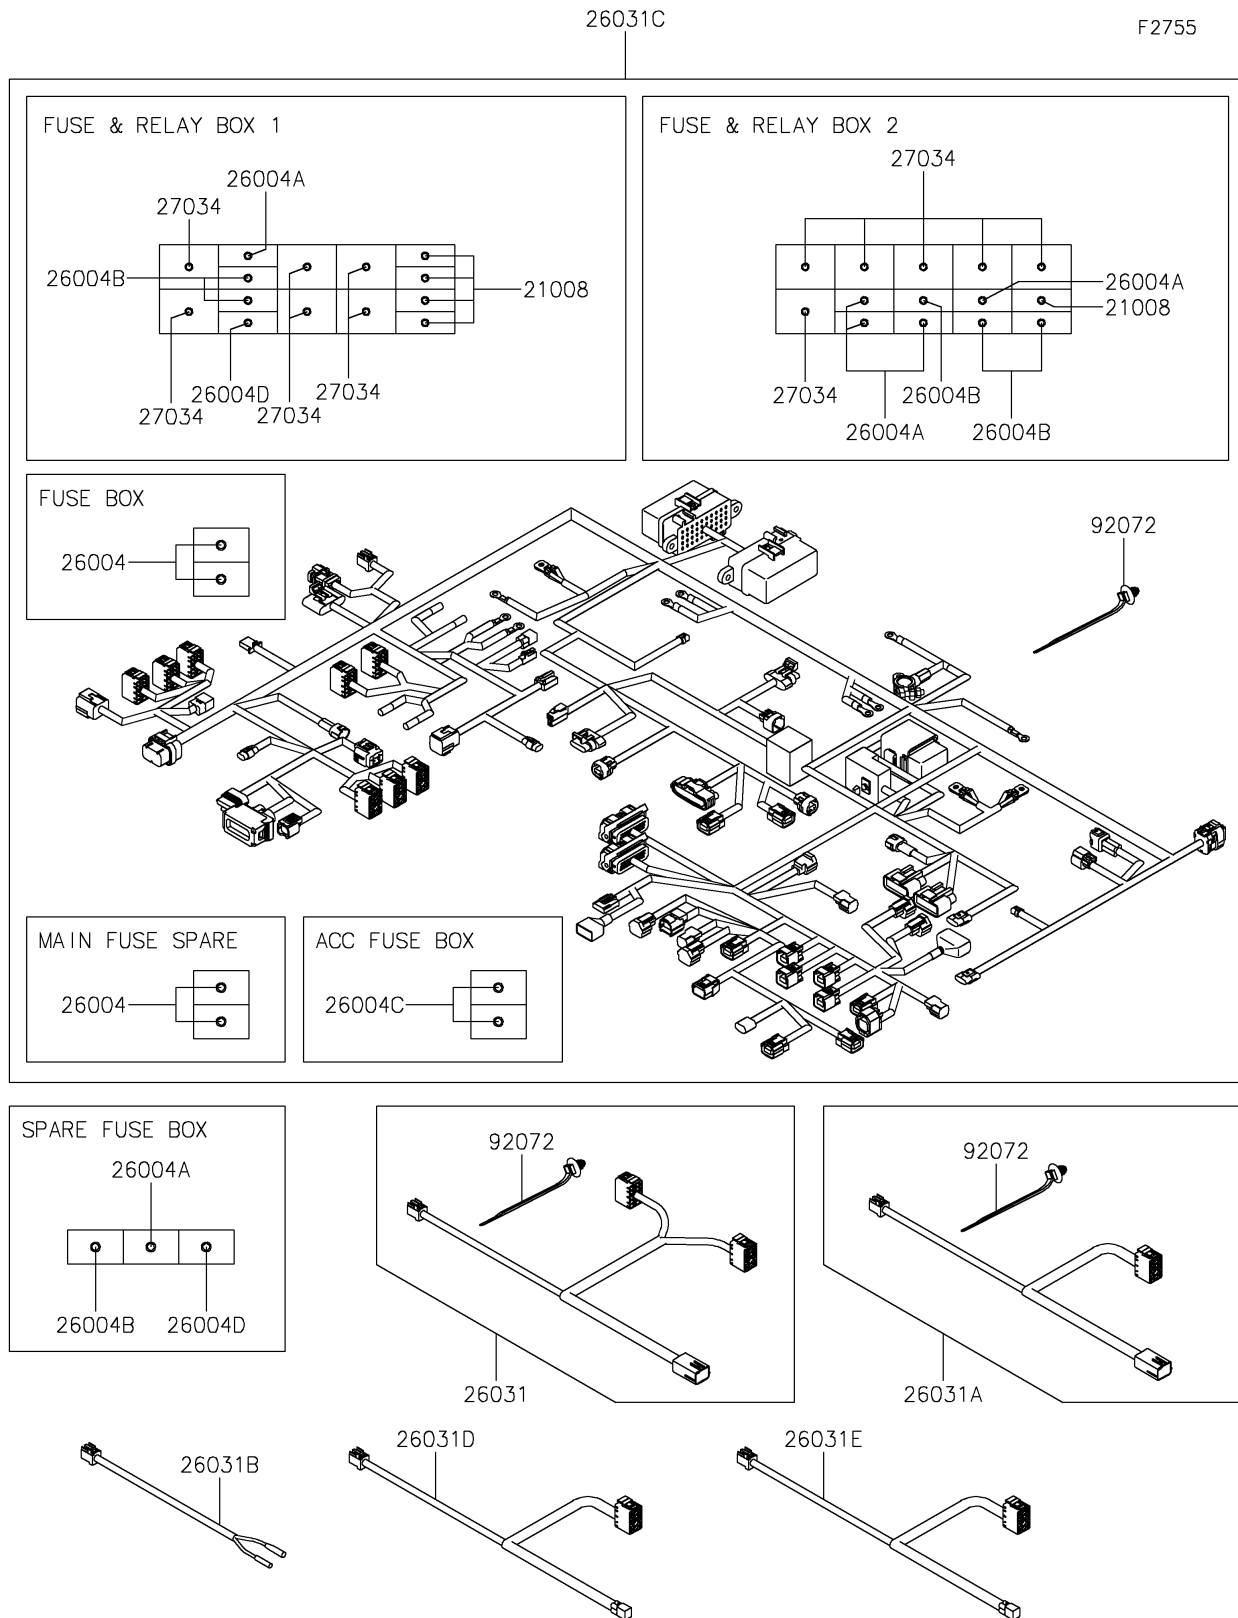

2026 RIDGE CREW HVAC Camo

PARTS DIAGRAM

Harness

2026 RIDGE CREW HVAC Camo

PARTS LIST

Harness

ITEM NAME	PART NUMBER	QUANTITY
BREAKER,20A (Ref # 21008)	21008-0017	5
FUSE-ASSY,SLOW-BLOW,70A (Ref # 26004)	26004-0030	4
FUSE-ASSY,20A (Ref # 26004A)	26004-0033	6
FUSE-ASSY,10A (Ref # 26004B)	26004-0034	6
FUSE-ASSY,40A (Ref # 26004C)	26004-0035	2
FUSE-ASSY,30A (Ref # 26004D)	26004-0043	2
HARNESS,SUB,DOOR,LH (Ref # 26031)	26031-3942	1
HARNESS,SUB,DOOR,RH (Ref # 26031A)	26031-4015	1
HARNESS,SUB,ROOM LIGHT (Ref # 26031B)	26031-4076	1
HARNESS,MAIN (Ref # 26031C)	26031-4185	1
HARNESS,SUB,DOOR,RR,LH (Ref # 26031D)	26031-4187	1
HARNESS,SUB,DOOR,RR,RH (Ref # 26031E)	26031-4188	1
RELAY (Ref # 27034)	27034-0013	12
BAND,OS170-FT7(BLACK) (Ref # 92072)	92072-1414	AR