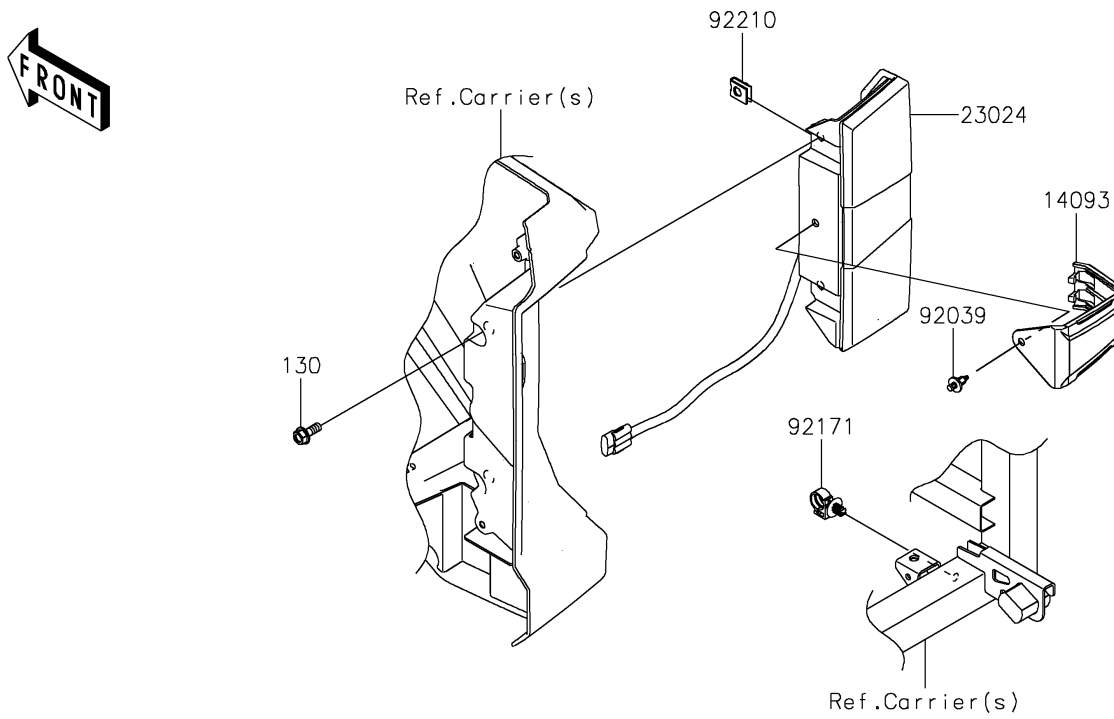

2026 RIDGE® CREW HVAC CAMO

PARTS DIAGRAM

Taillight(s)

F2720

2026 RIDGE® CREW HVAC CAMO

PARTS LIST

Taillight(s)

ITEM NAME	PART NUMBER	QUANTITY
COVER, TAIL LAMP (Ref # 14093)	14093-1413	2
LAMP-ASSY-TAIL, LED (Ref # 23024)	23024-0006	2
RIVET (Ref # 92039)	92039-0068	2
CLAMP (Ref # 92171)	92171-0453	2
NUT (Ref # 92210)	92210-1125	4
BOLT-FLANGED, 6X16 (Ref # 130)	130BA0616	4