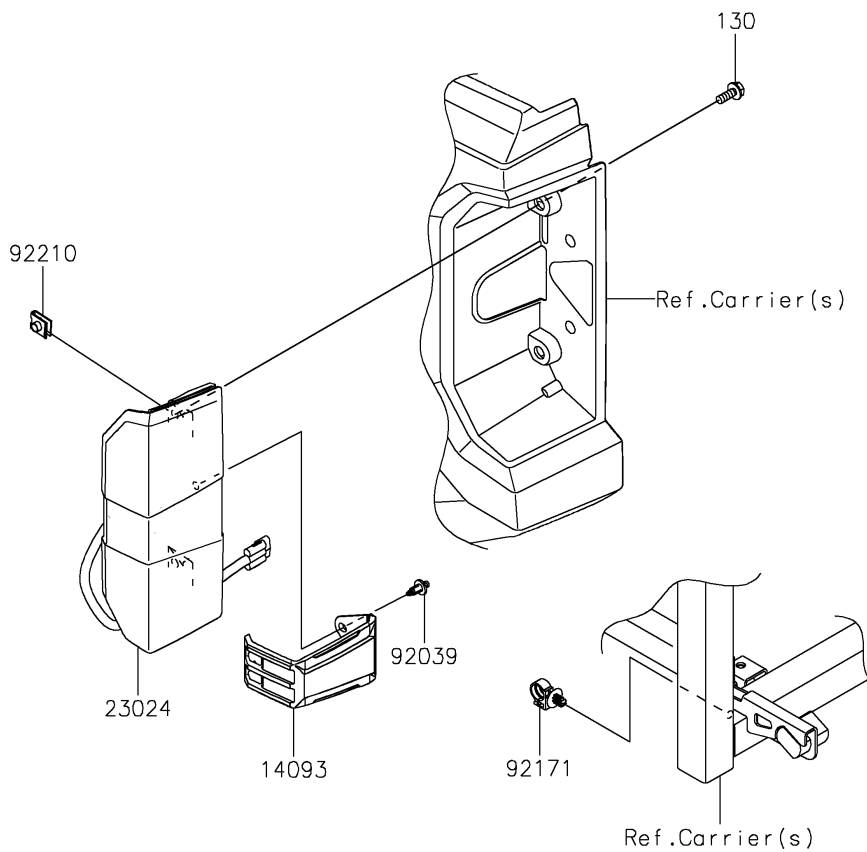

2026 RIDGE® CREW HVAC CAMO

PARTS DIAGRAM

Taillight(s)

F2720

2026 RIDGE® CREW HVAC CAMO

PARTS LIST

Taillight(s)

ITEM NAME	PART NUMBER	QUANTITY
COVER, TAIL LAMP (Ref # 14093)	14093-1413	2
LAMP-ASSY-TAIL, LED (Ref # 23024)	23024-0006	2
RIVET (Ref # 92039)	92039-0068	2
CLAMP (Ref # 92171)	92171-0453	2
NUT (Ref # 92210)	92210-1125	4
BOLT-FLANGED, 6X16 (Ref # 130)	130BA0616	4