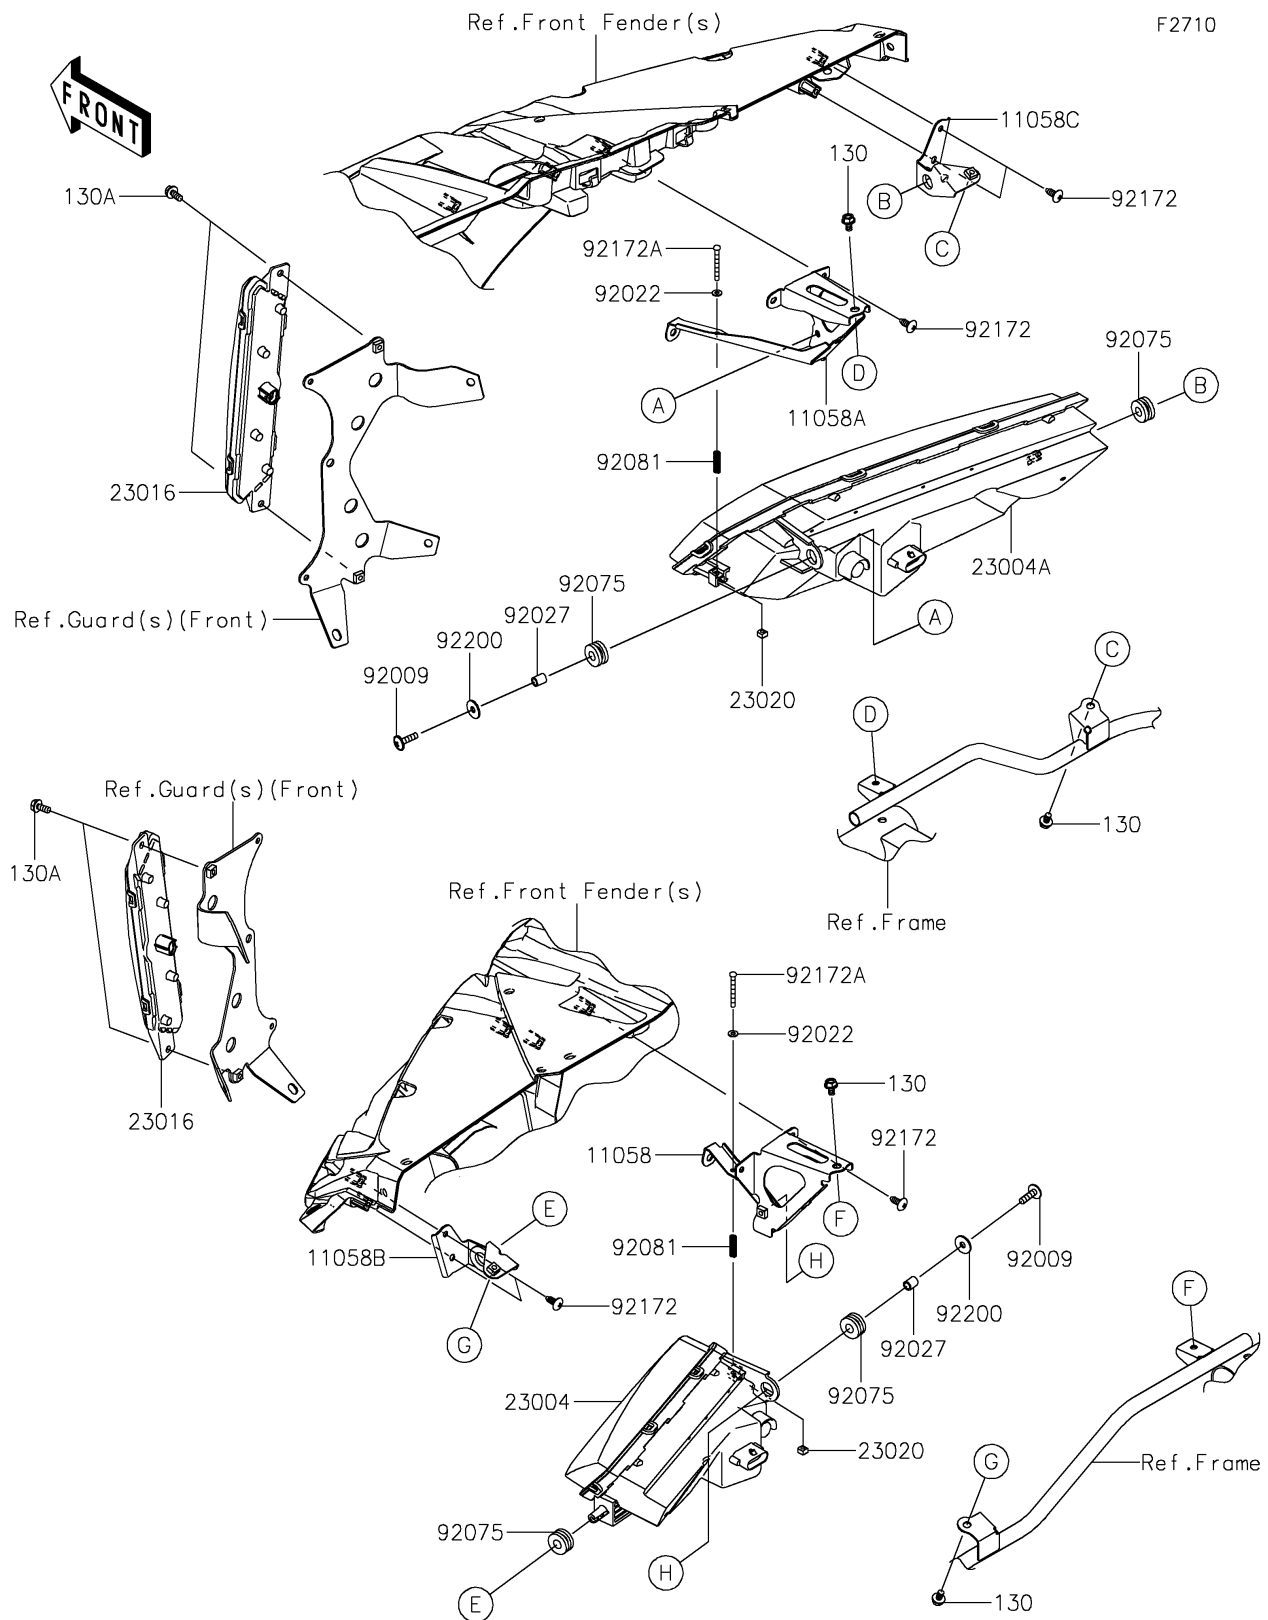

2026 RIDGE® CREW HVAC CAMO

PARTS DIAGRAM

Headlight(s)