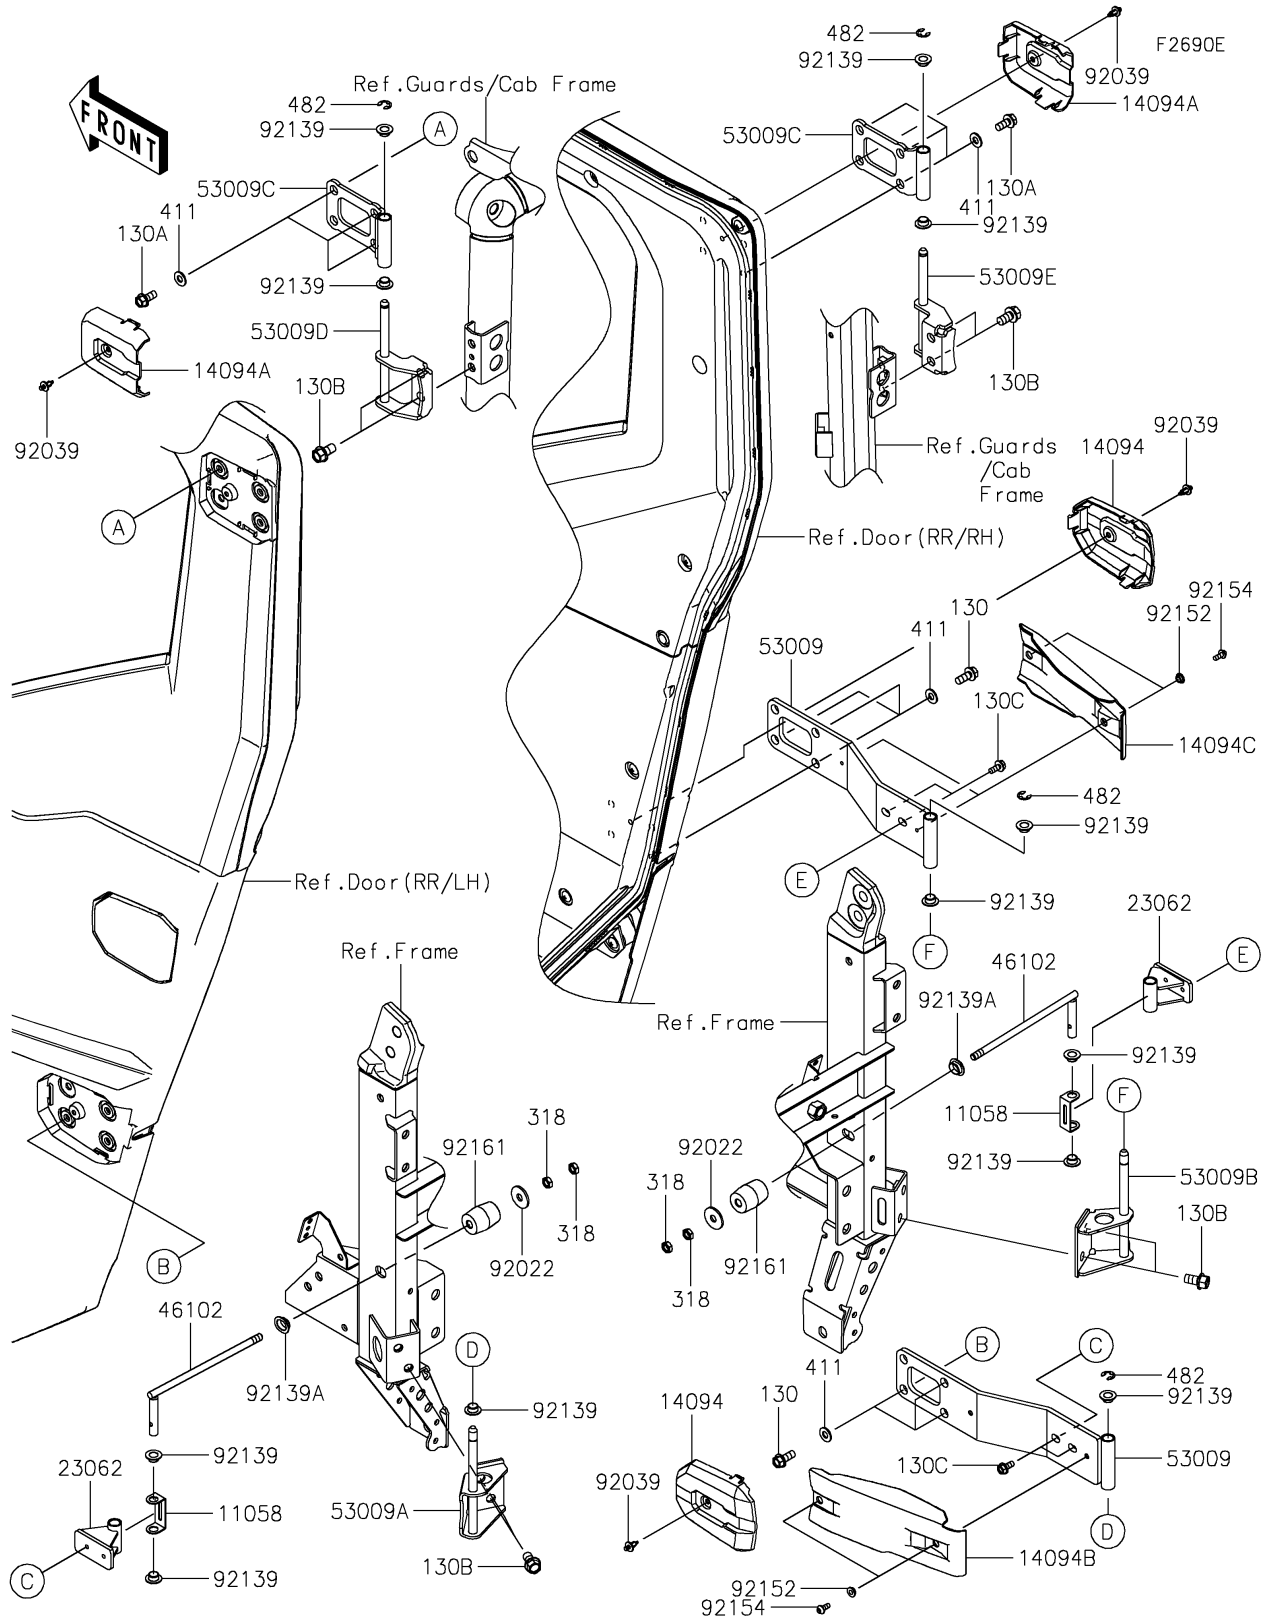

2026 RIDGE CREW HVAC

PARTS DIAGRAM

Door(RR/Hinge)

2026 RIDGE CREW HVAC

PARTS LIST

Door(RR/Hinge)

ITEM NAME

PART NUMBER

QUANTITY
