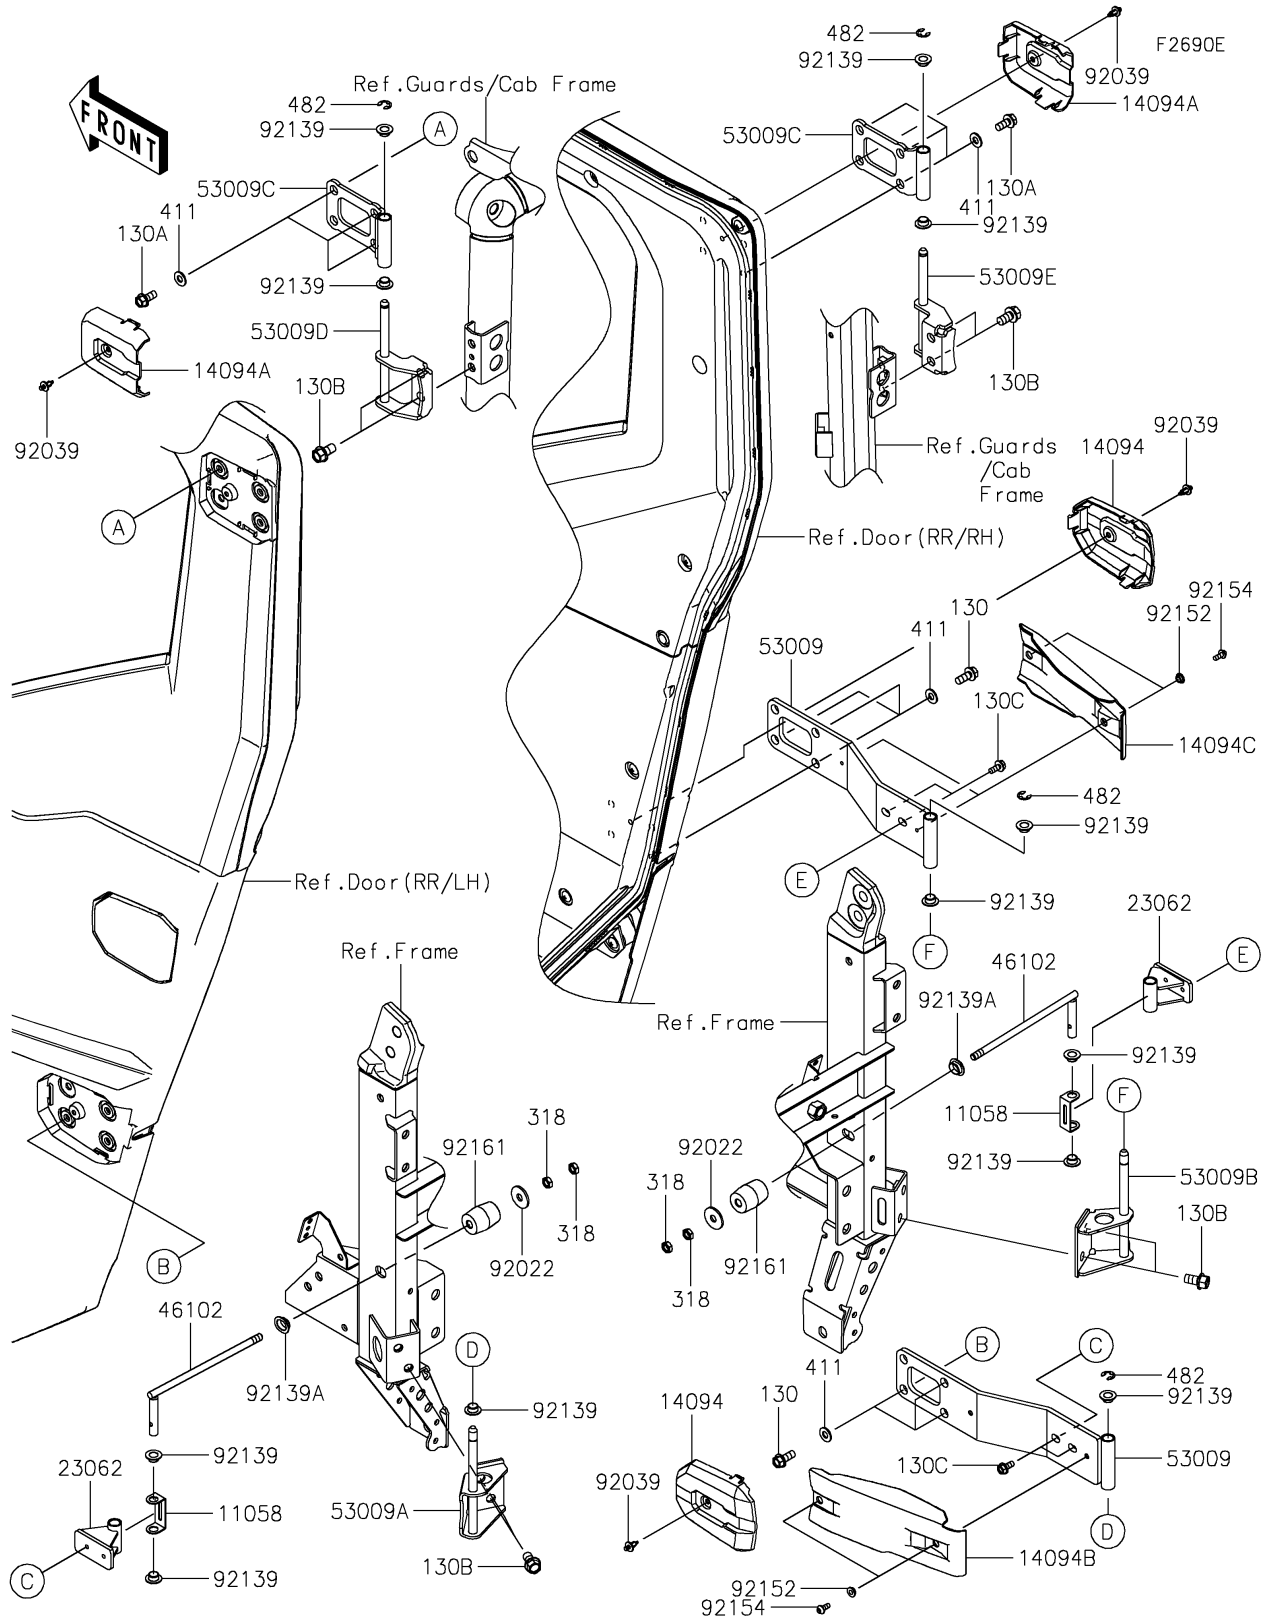

2026 RIDGE® CREW HVAC CAMO

PARTS DIAGRAM

Door(RR/Hinge)

2026 RIDGE® CREW HVAC CAMO

PARTS LIST

Door(RR/Hinge)

ITEM NAME	PART NUMBER	QUANTITY
BRACKET,STOPPER (Ref # 11058)	11058-4217	2
COVER,RR DOOR,LWR (Ref # 14094)	14094-0217	2
COVER,RR DOOR,UPP (Ref # 14094A)	14094-0224	2
COVER,RR DOOR,HINGE ARM,LH (Ref # 14094B)	14094-0227	1
COVER,RR DOOR,HINGE ARM,RH (Ref # 14094C)	14094-0228	1
BRACKET-COMP,STOPPER (Ref # 23062)	23062-1554	2
ROD,RR DOOR STOPPER (Ref # 46102)	46102-0692	2
HINGE,RR DOOR,LWR (Ref # 53009)	53009-0328	2
HINGE,RR DOOR,LWR,LH (Ref # 53009A)	53009-0329	1
HINGE,RR DOOR,LWR,RH (Ref # 53009B)	53009-0330	1
HINGE,RR DOOR,UPP (Ref # 53009C)	53009-0332	2
HINGE,RR DOOR,UPP,LH (Ref # 53009D)	53009-0348	1
HINGE,RR DOOR,UPP,RH (Ref # 53009E)	53009-0349	1
WASHER,9X28X2.3 (Ref # 92022)	92022-1632	2
RIVET (Ref # 92039)	92039-0068	4
BUSHING (Ref # 92139)	92139-0230	12
BUSHING (Ref # 92139A)	92139-1289	2
COLLAR (Ref # 92152)	92152-2899	4
BOLT,SOCKET,5X12 (Ref # 92154)	92154-0917	4
DAMPER (Ref # 92161)	92161-2643	2
BOLT-FLANGED,8X20 (Ref # 130)	130BA0820	6
BOLT-FLANGED,8X18 (Ref # 130A)	130BB0818	6
BOLT-FLANGED (Ref # 130B)	130BB1018	8
BOLT-FLANGED,6X14 (Ref # 130C)	130CA0614	4
NUT-HEX-SMALL,8MM (Ref # 318)	318AA0800	4
WASHER-PLAIN,8MM (Ref # 411)	411AA0800	12
CIRCLIP-TYPE-E,8MM (Ref # 482)	482EB8000	4