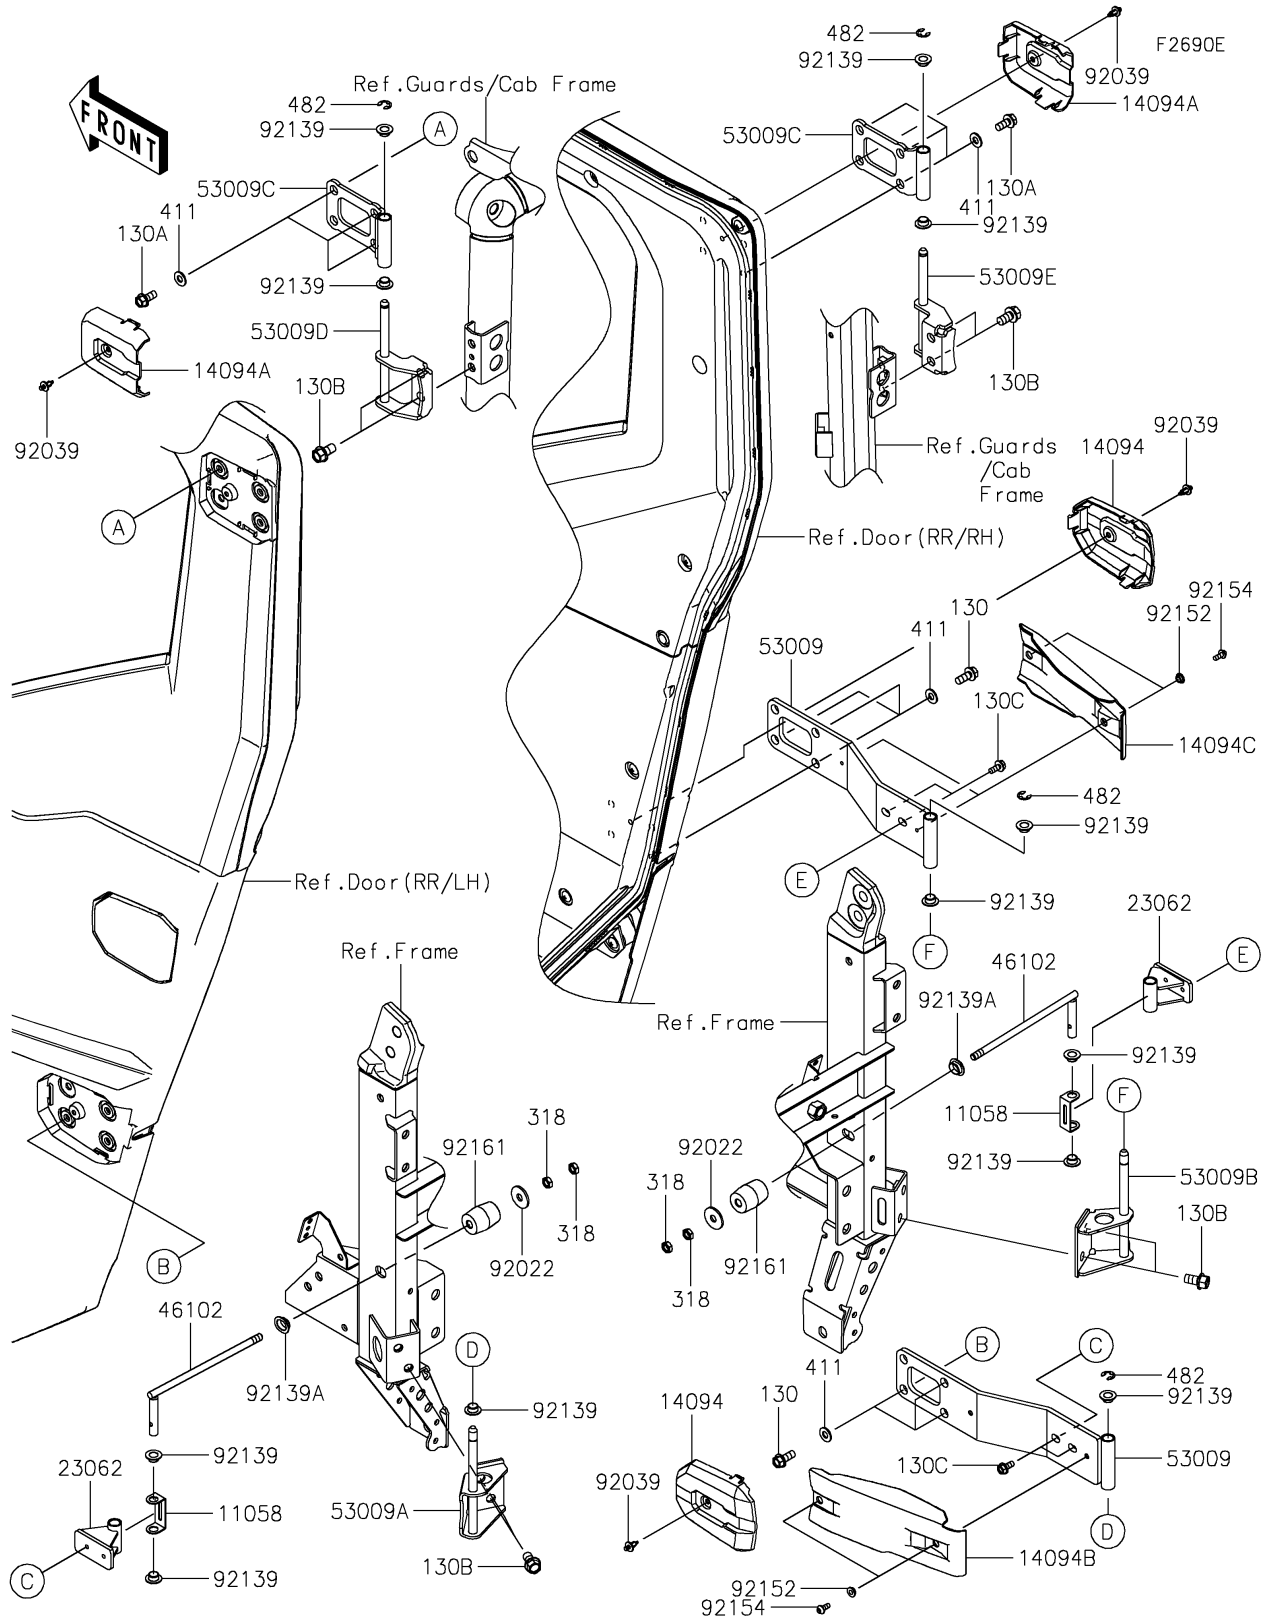

2026 RIDGE® CREW HVAC

PARTS DIAGRAM

Door(RR/Hinge)

2026 RIDGE® CREW HVAC

PARTS LIST

Door(RR/Hinge)

ITEM NAME	PART NUMBER	QUANTITY
BRACKET,STOPPER (Ref # 11058)	11058-4217	2
COVER,RR DOOR,LWR (Ref # 14094)	14094-0217	2
COVER,RR DOOR,UPP (Ref # 14094A)	14094-0224	2
COVER,RR DOOR,HINGE ARM,LH (Ref # 14094B)	14094-0227	1
COVER,RR DOOR,HINGE ARM,RH (Ref # 14094C)	14094-0228	1
BRACKET-COMP,STOPPER (Ref # 23062)	23062-1554	2
ROD,RR DOOR STOPPER (Ref # 46102)	46102-0692	2
HINGE,RR DOOR,LWR (Ref # 53009)	53009-0328	2
HINGE,RR DOOR,LWR,LH (Ref # 53009A)	53009-0329	1
HINGE,RR DOOR,LWR,RH (Ref # 53009B)	53009-0330	1
HINGE,RR DOOR,UPP (Ref # 53009C)	53009-0332	2
HINGE,RR DOOR,UPP,LH (Ref # 53009D)	53009-0348	1
HINGE,RR DOOR,UPP,RH (Ref # 53009E)	53009-0349	1
WASHER,9X28X2.3 (Ref # 92022)	92022-1632	2
RIVET (Ref # 92039)	92039-0068	4
BUSHING (Ref # 92139)	92139-0230	12
BUSHING (Ref # 92139A)	92139-1289	2
COLLAR (Ref # 92152)	92152-2899	4
BOLT,SOCKET,5X12 (Ref # 92154)	92154-0917	4
DAMPER (Ref # 92161)	92161-2643	2
BOLT-FLANGED,8X20 (Ref # 130)	130BA0820	6
BOLT-FLANGED,8X18 (Ref # 130A)	130BB0818	6
BOLT-FLANGED (Ref # 130B)	130BB1018	8
BOLT-FLANGED,6X14 (Ref # 130C)	130CA0614	4
NUT-HEX-SMALL,8MM (Ref # 318)	318AA0800	4
WASHER-PLAIN,8MM (Ref # 411)	411AA0800	12
CIRCLIP-TYPE-E,8MM (Ref # 482)	482EB8000	4