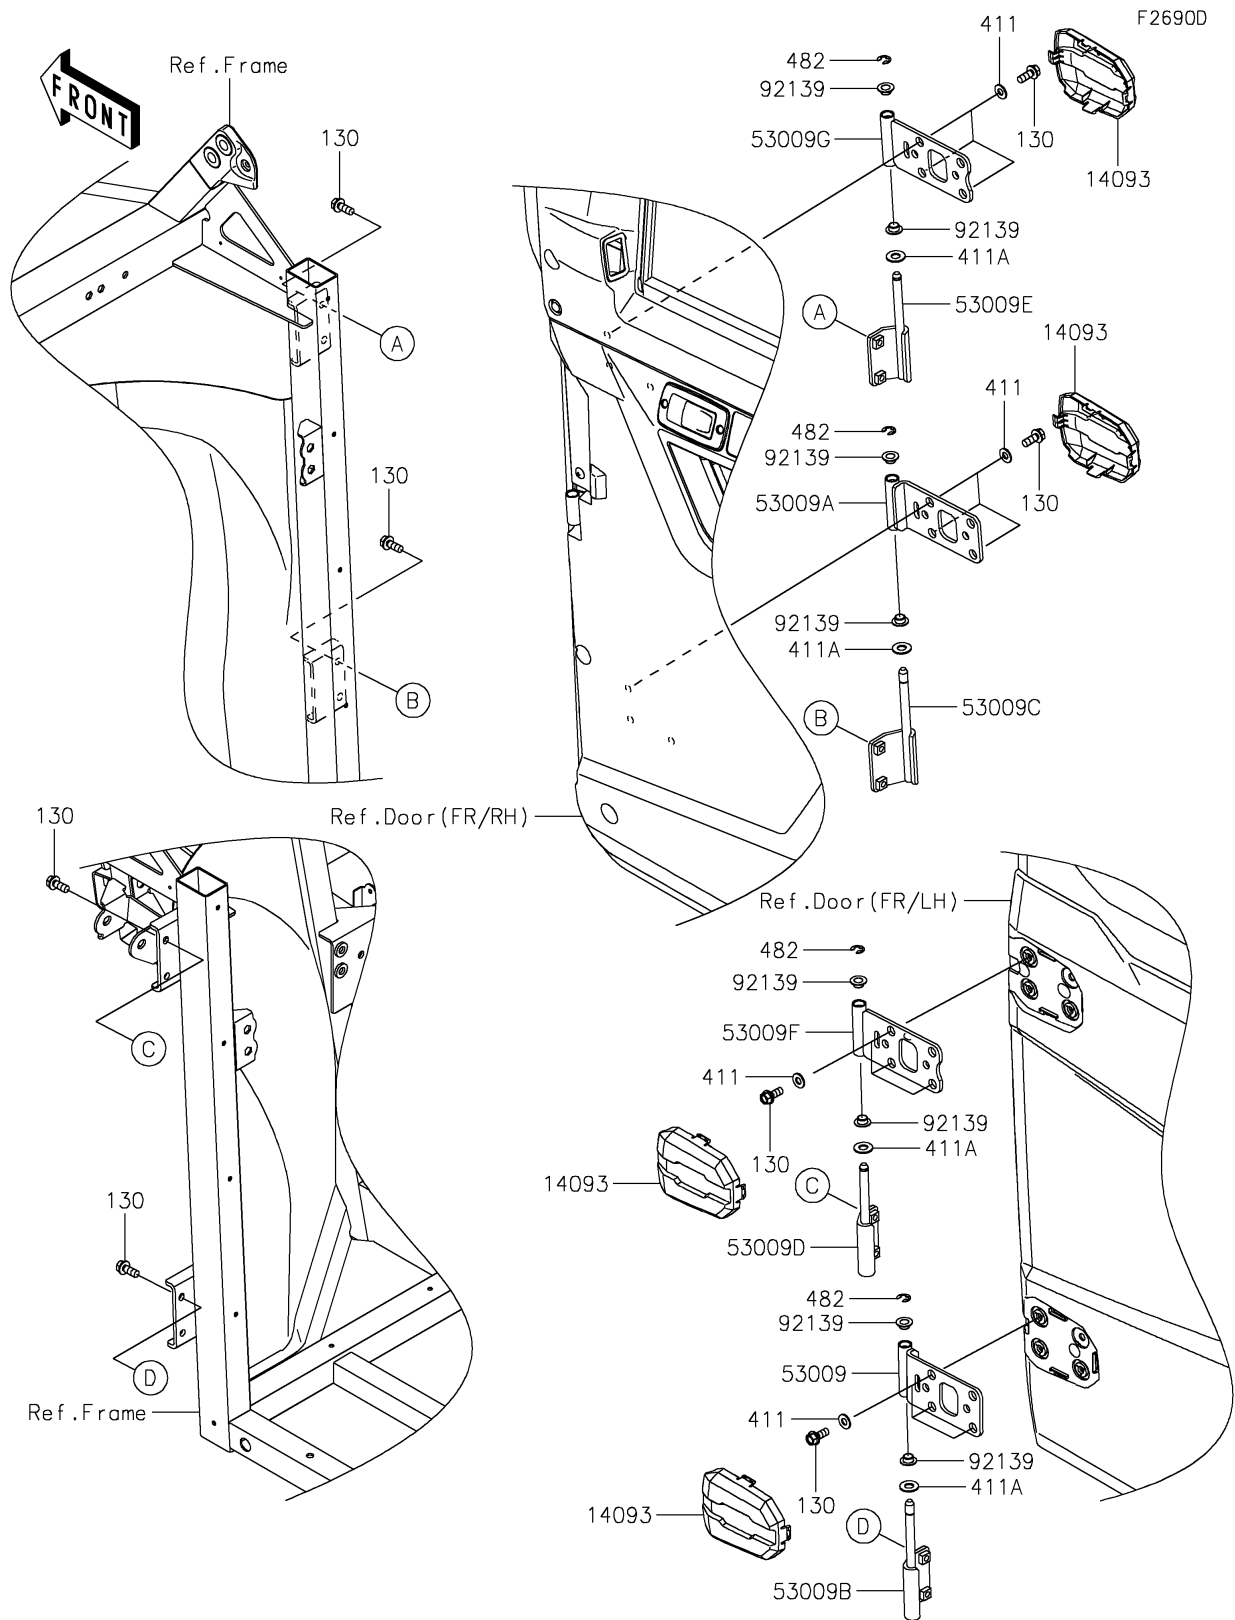

2026 RIDGE® CREW HVAC

PARTS DIAGRAM

Door(FR/Hinge)

2026 RIDGE® CREW HVAC

PARTS LIST

Door(FR/Hinge)

ITEM NAME	PART NUMBER	QUANTITY
COVER,DOOR HINGE (Ref # 14093)	14093-1320	4
HINGE,DOOR,LH (Ref # 53009)	53009-0313	1
HINGE,DOOR,RH (Ref # 53009A)	53009-0314	1
HINGE,DOOR,LH,LWR (Ref # 53009B)	53009-0315	1
HINGE,DOOR,RH,LWR (Ref # 53009C)	53009-0316	1
HINGE,DOOR,LH,UPP (Ref # 53009D)	53009-0317	1
HINGE,DOOR,RH,UPP (Ref # 53009E)	53009-0318	1
HINGE,DOOR,LH,UPP (Ref # 53009F)	53009-0351	1
HINGE,DOOR,RH,UPP (Ref # 53009G)	53009-0352	1
BUSHING (Ref # 92139)	92139-0230	8
BOLT-FLANGED,8X20 (Ref # 130)	130BA0820	20
WASHER-PLAIN,8MM (Ref # 411)	411AA0800	12
WASHER-PLAIN,10MM,BLACK (Ref # 411A)	411AB1000	4
CIRCLIP-TYPE-E,8MM (Ref # 482)	482EB8000	4