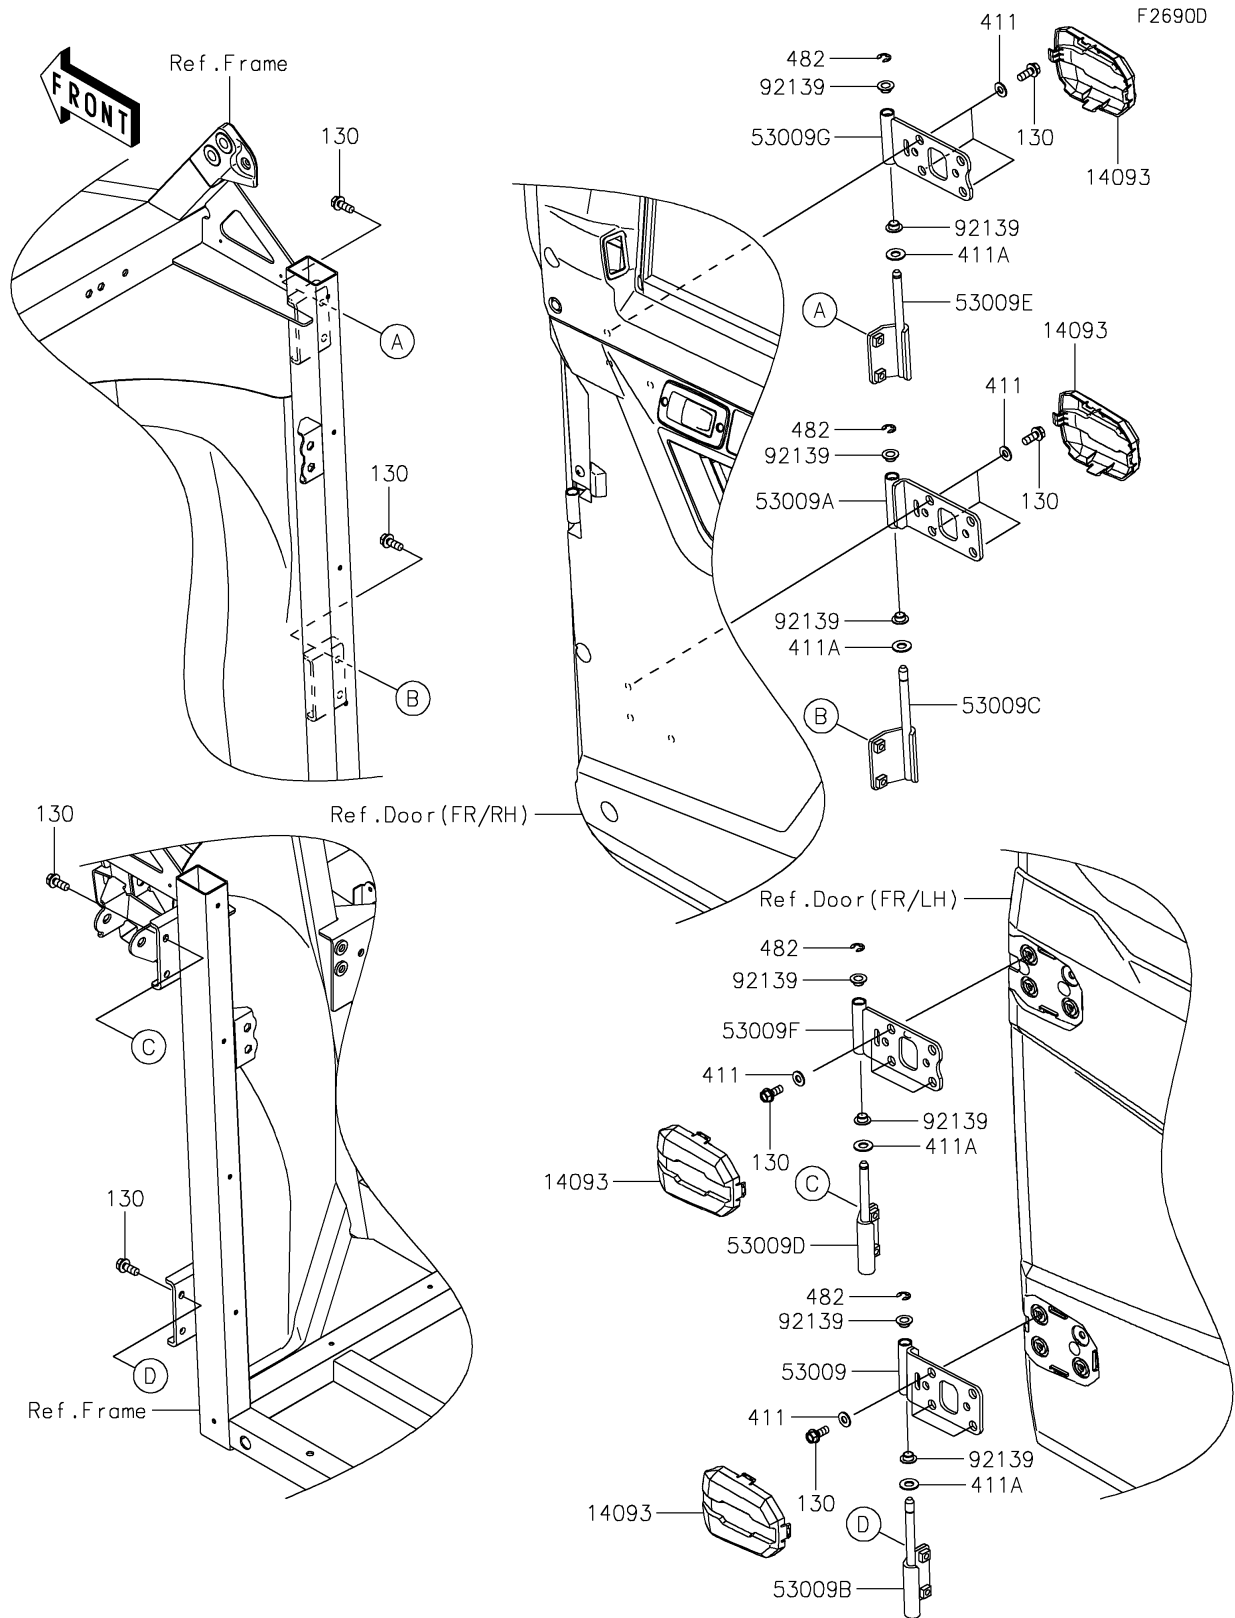

2026 RIDGE CREW HVAC

PARTS DIAGRAM

Door(FR/Hinge)