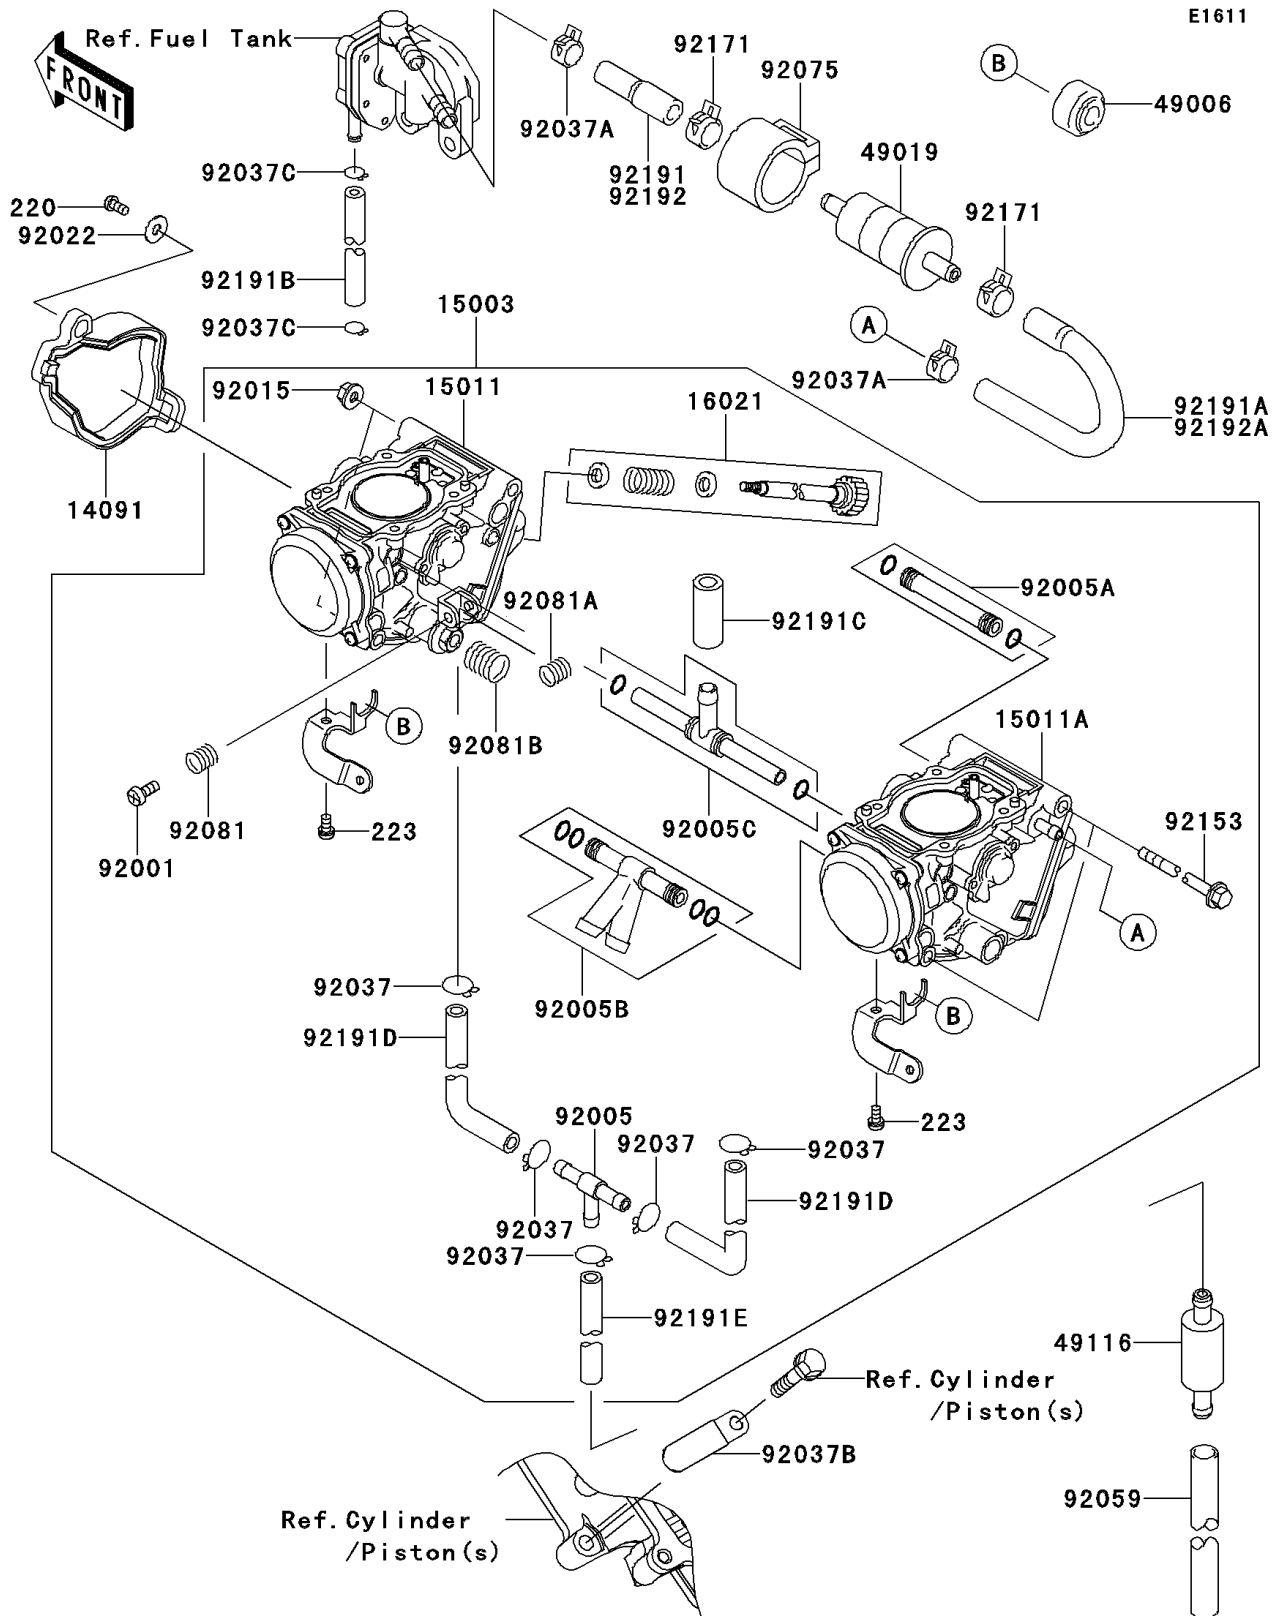

2006 KFX700

PARTS DIAGRAM

Carburetor

2006 KFX700

PARTS LIST

Carburetor

ITEM NAME	PART NUMBER	QUANTITY
SCREW-PAN-CROS,4X8 (Ref # 220)	220AA0408	1
SCREW-PAN-WS-CROS,4X8 (Ref # 223)	223AA0408	2
COVER,THROTTLE CABLE (Ref # 14091)	14091-1196	1
CARBURETOR-ASSY (Ref # 15003)	15003-0094	1
CARBURETOR,FR (Ref # 15011)	15011-0015	1
CARBURETOR,RR (Ref # 15011A)	15011-0016	1
SCREW-THROTTLE STOP (Ref # 16021)	16021-1223	1
BOOT,STARTER CABLE (Ref # 49006)	49006-1353	2
FILTER-FUEL (Ref # 49019)	49019-1055	1
VALVE-ASSY (Ref # 49116)	49116-1126	1
BOLT,THROTTLE ADJUST (Ref # 92001)	92001-1998	1
FITTING,FUEL,T-TYPE (Ref # 92005)	92005-1112	1
FITTING (Ref # 92005A)	92005-1375	1
FITTING (Ref # 92005B)	92005-1376	1
FITTING (Ref # 92005C)	92005-1385	1
NUT,FLANGED,5MM (Ref # 92015)	92015-1259	2
WASHER,5.2X13X1 (Ref # 92022)	92022-1380	1
CLAMP,TUBE (Ref # 92037)	92037-1201	5
CLAMP,TUBE (Ref # 92037A)	92037-1505	2
CLAMP,L=45 (Ref # 92037B)	92037-1539	1
CLAMP (Ref # 92037C)	92037-1610	2
TUBE,7X10X100 (Ref # 92059)	92059-1736	1
DAMPER,FUEL FILTER (Ref # 92075)	92075-1853	1
SPRING (Ref # 92081)	92081-1620	1
SPRING,THROTTLE ADJUST LWR (Ref # 92081A)	92081-1621	1
SPRING,THROTTLE ADJUST CNT (Ref # 92081B)	92081-1622	1
BOLT,5X143 (Ref # 92153)	92153-1068	2
CLAMP (Ref # 92171)	92171-0515	2
TUBE,TAP-FUEL FILTER (Ref # 92191)	92191-0017	1

2006 KFX700

PARTS LIST

Carburetor

ITEM NAME	PART NUMBER	QUANTITY
TUBE,FUEL FILTER-CARBURETOR (Ref # 92191A)	92191-0018	1
TUBE,4X9X130 (Ref # 92191B)	92191-1251	1
TUBE,7X11X25 (Ref # 92191C)	92191-1672	1
TUBE,4.5X8X65 (Ref # 92191D)	92191-1673	2
TUBE,4.5X8X420 (Ref # 92191E)	92191-1674	1