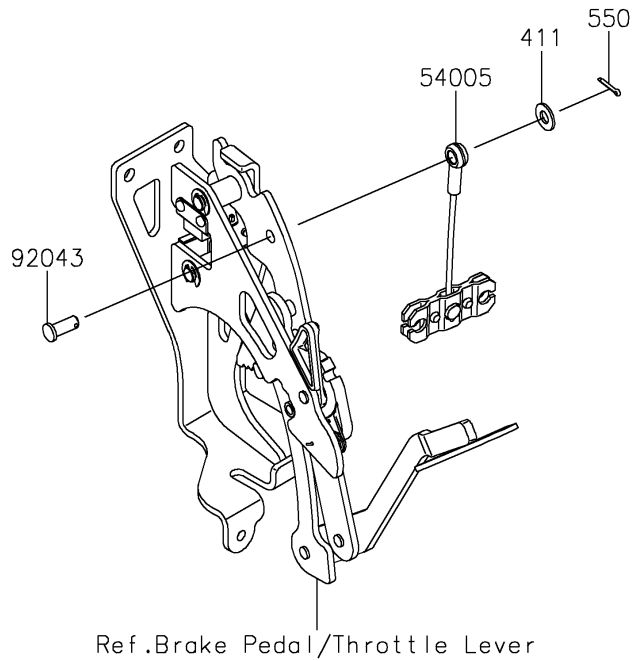

2026 RIDGE® CREW HVAC CAMO

PARTS DIAGRAM

Cables

F2540

2026 RIDGE® CREW HVAC CAMO

PARTS LIST

Cables

ITEM NAME	PART NUMBER	QUANTITY
CABLE-BRAKE,PARKING,FR (Ref # 54005)	54005-0035	1
CABLE-BRAKE,PARKING,LH (Ref # 54005A)	54005-0328	1
CABLE-BRAKE,PARKING,RH (Ref # 54005B)	54005-0329	1
PIN (Ref # 92043)	92043-1039	1
GROMMET (Ref # 92071)	92071-0029	5
BAND,OS170-FT7(BLACK) (Ref # 92072)	92072-1414	6
WASHER-PLAIN,8MM (Ref # 411)	411AA0800	1
PIN-COTTER,2.5X18 (Ref # 550)	550AA2518	1