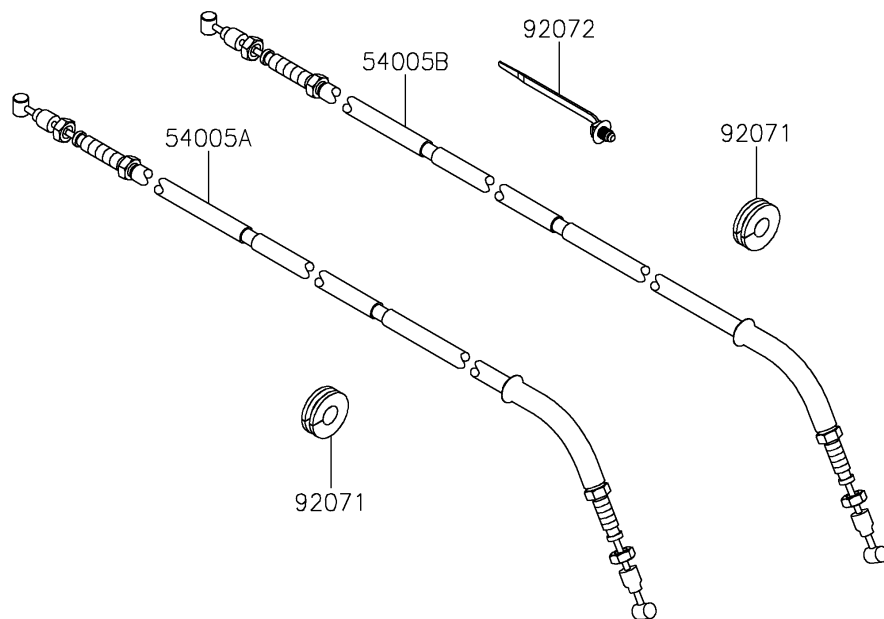

2026 RIDGE® CREW HVAC CAMO

PARTS DIAGRAM

Cables

F2540

2026 RIDGE® CREW HVAC CAMO

PARTS LIST

Cables

ITEM NAME	PART NUMBER	QUANTITY
CABLE-BRAKE,PARKING,FR (Ref # 54005)	54005-0035	1
CABLE-BRAKE,PARKING,LH (Ref # 54005A)	54005-0328	1
CABLE-BRAKE,PARKING,RH (Ref # 54005B)	54005-0329	1
PIN (Ref # 92043)	92043-1039	1
GROMMET (Ref # 92071)	92071-0029	5
BAND,OS170-FT7(BLACK) (Ref # 92072)	92072-1414	6
WASHER-PLAIN,8MM (Ref # 411)	411AA0800	1
PIN-COTTER,2.5X18 (Ref # 550)	550AA2518	1