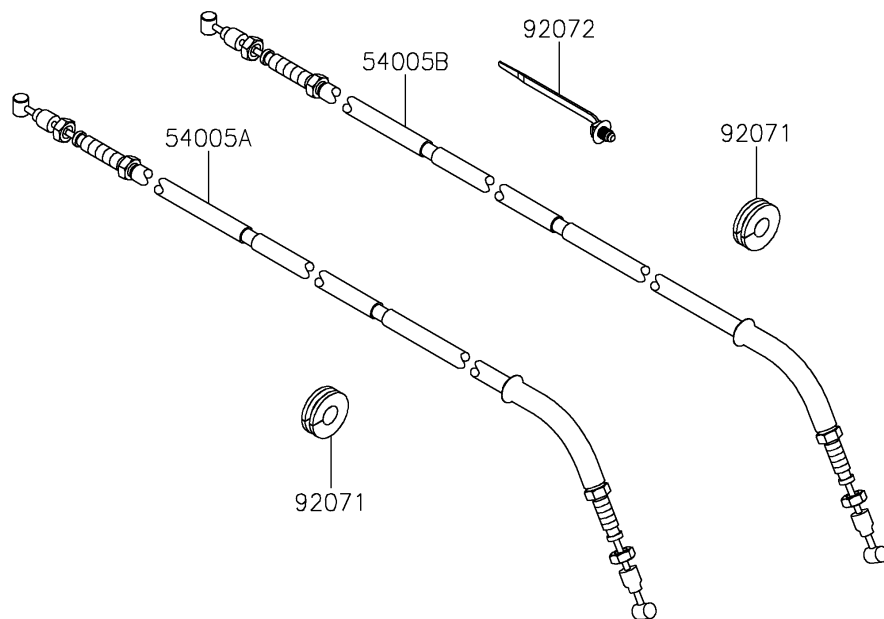

2026 RIDGE CREW HVAC Camo

PARTS DIAGRAM

Cables

F2540

2026 RIDGE CREW HVAC Camo

PARTS LIST

Cables

ITEM NAME	PART NUMBER	QUANTITY
CABLE-BRAKE,PARKING,FR (Ref # 54005)	54005-0035	1
CABLE-BRAKE,PARKING,LH (Ref # 54005A)	54005-0328	1
CABLE-BRAKE,PARKING,RH (Ref # 54005B)	54005-0329	1
PIN (Ref # 92043)	92043-1039	1
GROMMET (Ref # 92071)	92071-0029	5
BAND,OS170-FT7(BLACK) (Ref # 92072)	92072-1414	6
WASHER-PLAIN,8MM (Ref # 411)	411AA0800	1
PIN-COTTER,2.5X18 (Ref # 550)	550AA2518	1