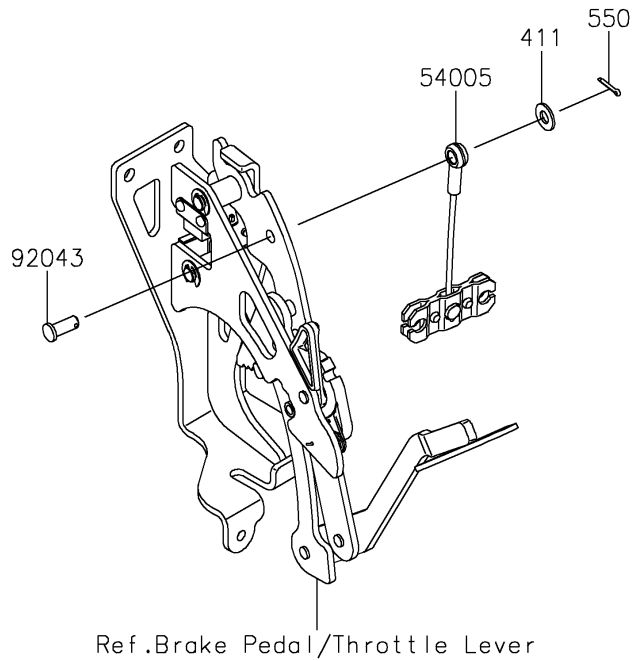

2026 RIDGE CREW HVAC Camo

PARTS DIAGRAM

Cables

F2540

2026 RIDGE CREW HVAC Camo

PARTS LIST

Cables

ITEM NAME	PART NUMBER	QUANTITY
CABLE-BRAKE,PARKING,FR (Ref # 54005)	54005-0035	1
CABLE-BRAKE,PARKING,LH (Ref # 54005A)	54005-0328	1
CABLE-BRAKE,PARKING,RH (Ref # 54005B)	54005-0329	1
PIN (Ref # 92043)	92043-1039	1
GROMMET (Ref # 92071)	92071-0029	5
BAND,OS170-FT7(BLACK) (Ref # 92072)	92072-1414	6
WASHER-PLAIN,8MM (Ref # 411)	411AA0800	1
PIN-COTTER,2.5X18 (Ref # 550)	550AA2518	1