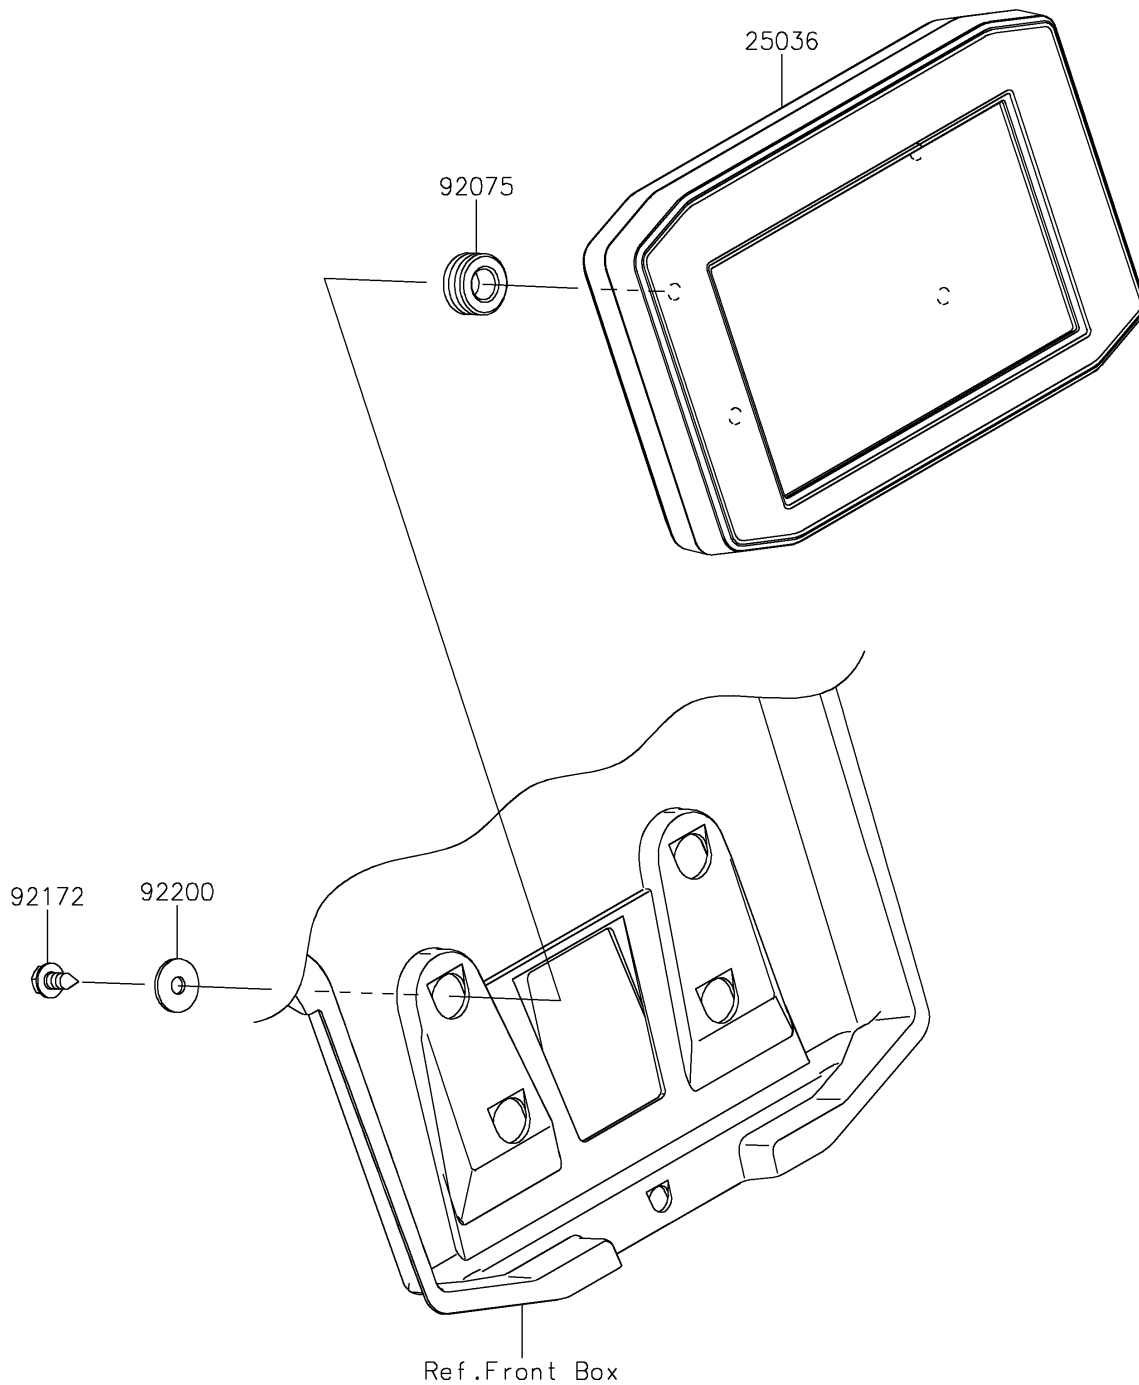

2026 RIDGE® CREW HVAC CAMO

PARTS DIAGRAM

Meter(s)

F2530

2026 RIDGE® CREW HVAC CAMO

PARTS LIST

Meter(s)

ITEM NAME	PART NUMBER	QUANTITY
METER-ASSY,TFT DISPLAY (Ref # 25036)	25036-0233	1
DAMPER (Ref # 92075)	92075-1898	4
SCREW,TAPPING,6X16 (Ref # 92172)	92172-1313	4
WASHER,6.5X20X1.6 (Ref # 92200)	92200-0283	4