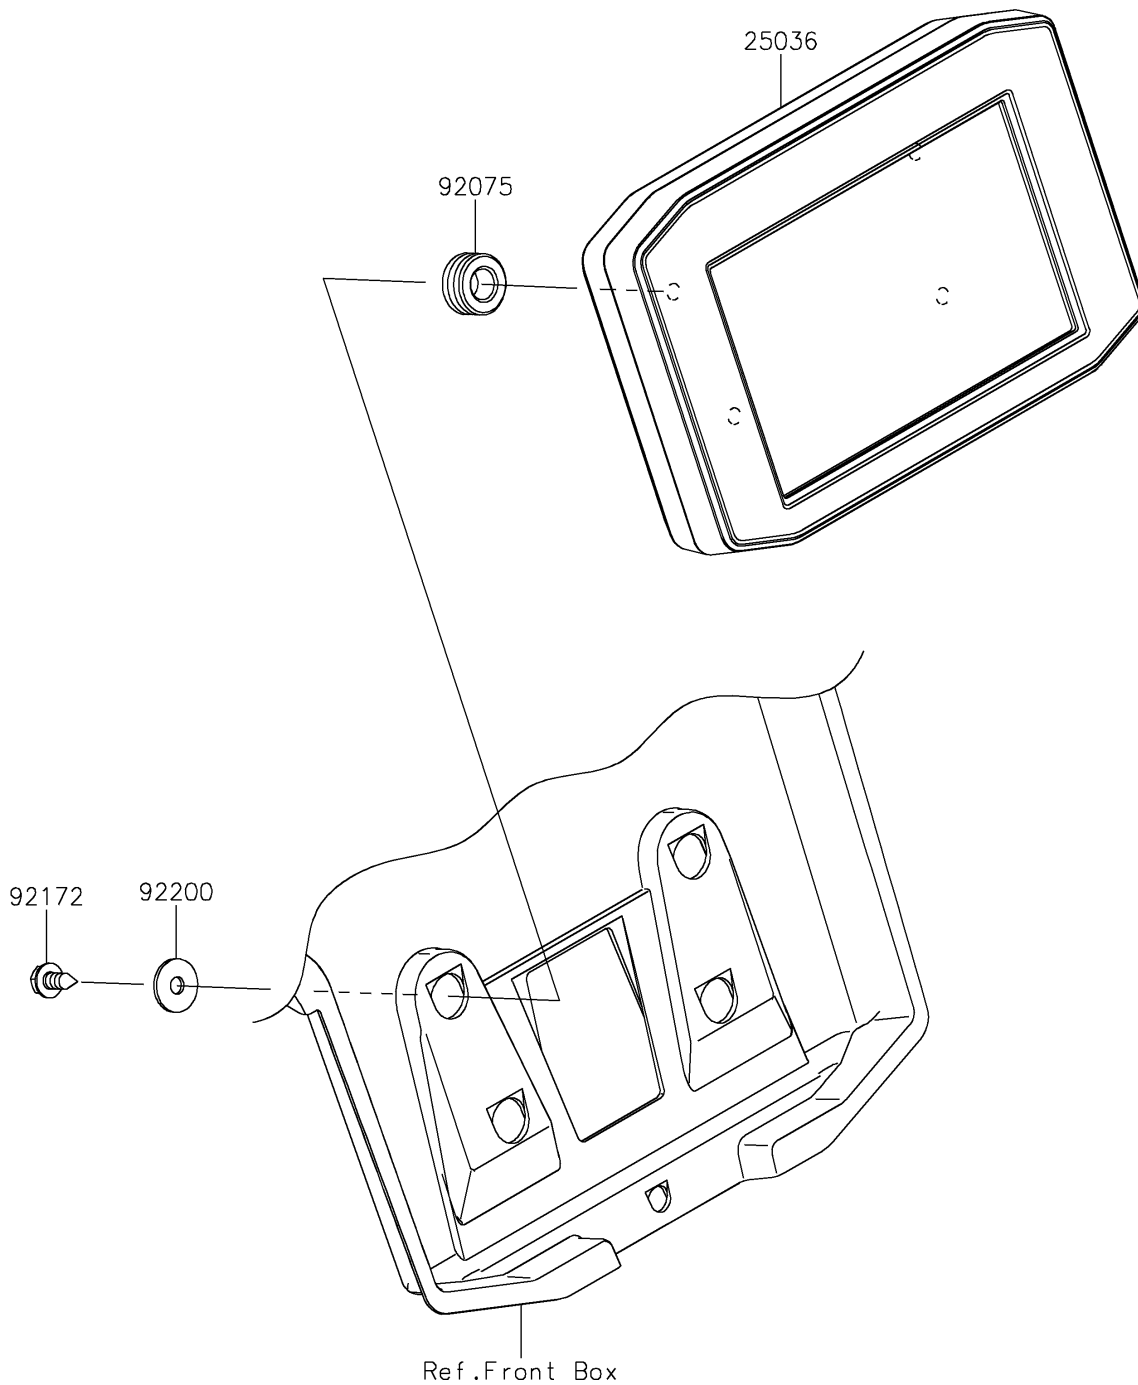

2026 RIDGE CREW HVAC Camo

PARTS DIAGRAM

Meter(s)

F2530

2026 RIDGE CREW HVAC Camo

PARTS LIST

Meter(s)

ITEM NAME	PART NUMBER	QUANTITY
METER-ASSY,TFT DISPLAY (Ref # 25036)	25036-0233	1
DAMPER (Ref # 92075)	92075-1898	4
SCREW,TAPPING,6X16 (Ref # 92172)	92172-1313	4
WASHER,6.5X20X1.6 (Ref # 92200)	92200-0283	4