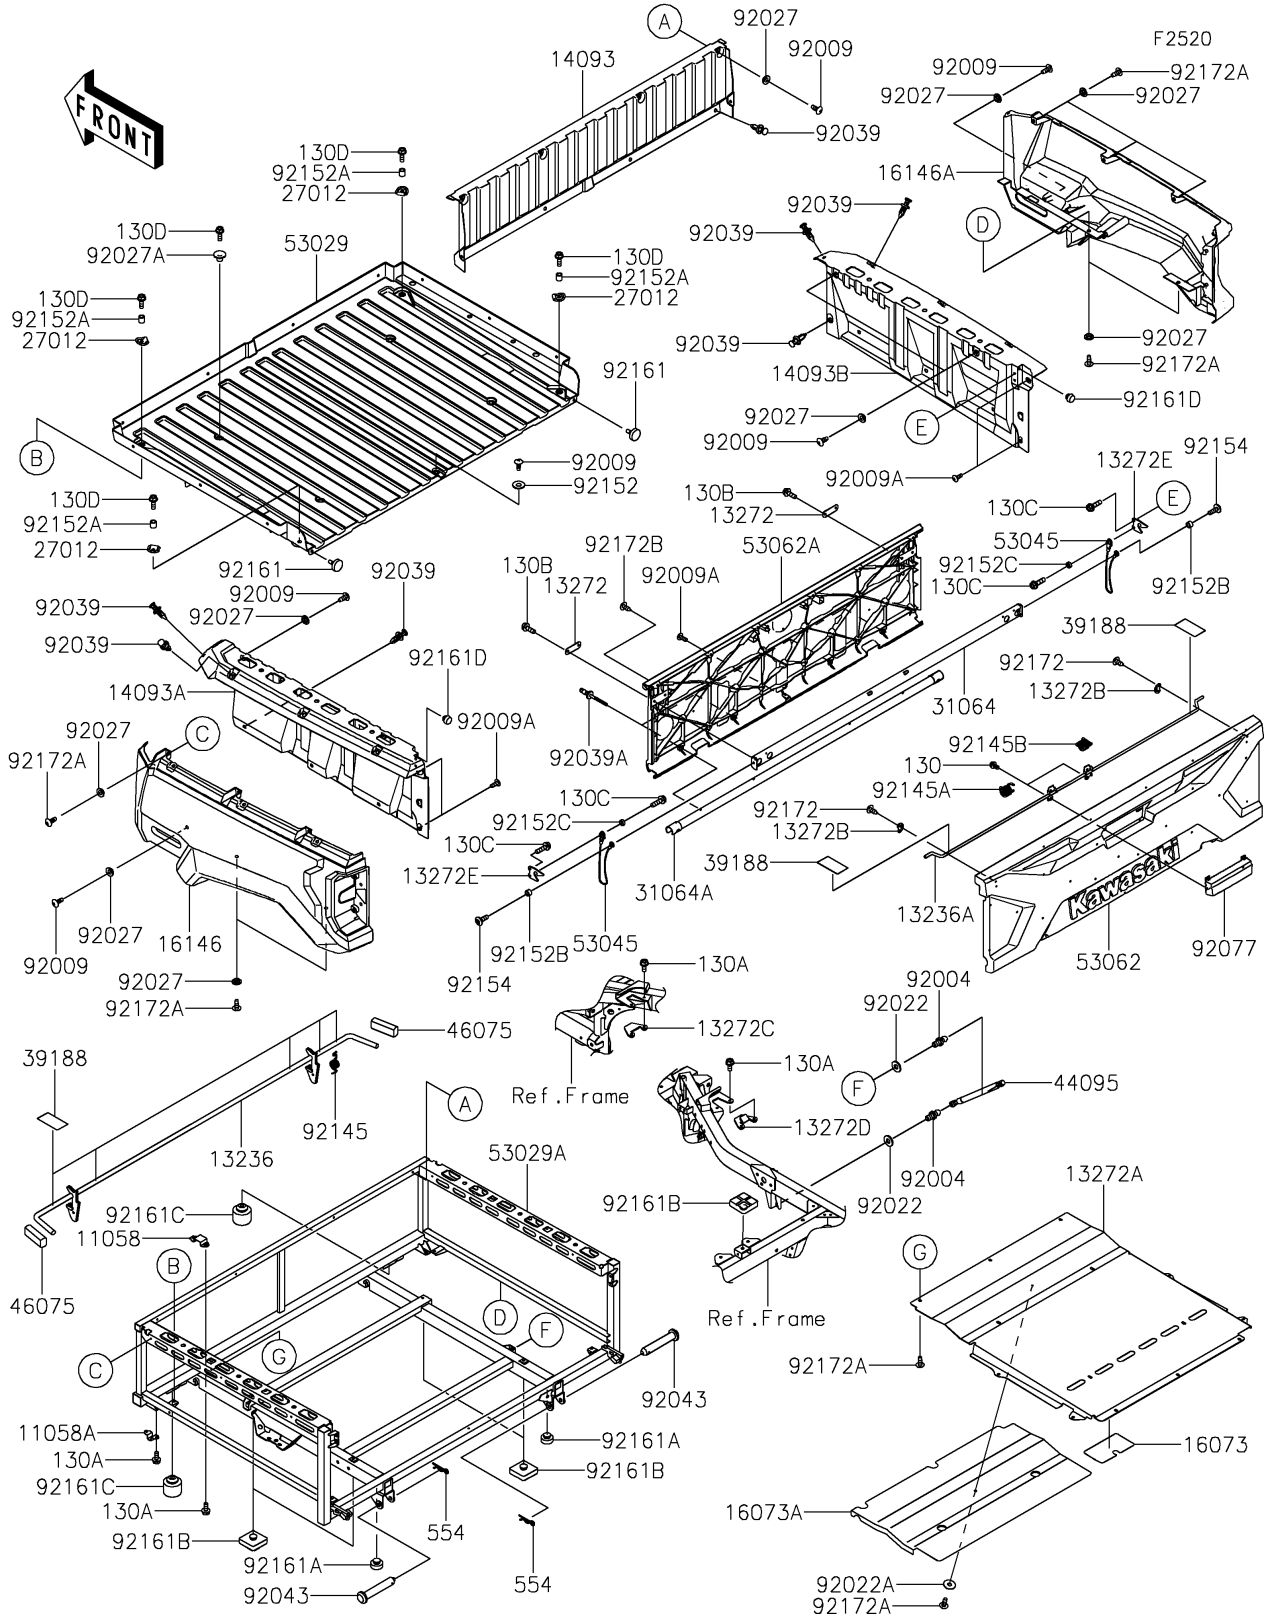

2026 RIDGE® CREW HVAC

PARTS DIAGRAM

Carrier(s)

2026 RIDGE® CREW HVAC

PARTS LIST

Carrier(s)

Kawasaki
Let the Good Times Roll®

ITEM NAME	PART NUMBER	QUANTITY
BRACKET,CARRIER LATCH (Ref # 11058)	11058-0092	2
BRACKET (Ref # 11058A)	11058-0675	2
LEVER-COMP,CARRIER LATCH (Ref # 13236)	13236-0874	1
LEVER-COMP (Ref # 13236A)	13236-0891	1
PLATE (Ref # 13272)	13272-4064	2
PLATE,HEAT INSULATOR (Ref # 13272A)	13272-4065	1
PLATE (Ref # 13272B)	13272-4178	2
PLATE,CARRIER LATCH,LH (Ref # 13272C)	13272-4185	1
PLATE,CARRIER LATCH,RH (Ref # 13272D)	13272-7017	1
PLATE,TAIL GATE LATCH (Ref # 13272E)	13272-7074	2
COVER,FRONT CARRIER (Ref # 14093)	14093-1311	1
COVER,SIDE CARRIER,INNER,LH (Ref # 14093A)	14093-1314	1
COVER,SIDE CARRIER,INNER,RH (Ref # 14093B)	14093-1315	1
INSULATOR,HEAT,RR (Ref # 16073)	16073-0962	1
INSULATOR,HEAT,FR (Ref # 16073A)	16073-0978	1
COVER-ASSY,SIDE CARRIER,OUT,LH (Ref # 16146)	16146-0922	1
COVER-ASSY,SIDE CARRIER,OUT,RH (Ref # 16146A)	16146-0923	1
HOOK,CARRIER BOTTOM (Ref # 27012)	27012-0900	4
PIPE-COMP,TAIL GATE,UPP (Ref # 31064)	31064-0843	1
PIPE-COMP,TAIL GATE,LWR (Ref # 31064A)	31064-0861	1
TAPE,25X47X0.18 (Ref # 39188)	39188-0612	7
DAMPER-GAS FILLED (Ref # 44095)	44095-0002	1
GRIP,CARRIER LATCH (Ref # 46075)	46075-0672	2
CARRIER,BOTTOM (Ref # 53029)	53029-0374	1
CARRIER,BASE (Ref # 53029A)	53029-0436	1
HOOK-ASSY,TAIL GATE (Ref # 53045)	53045-0044	2
GATE-TAIL (Ref # 53062)	53062-0030	1
GATE-TAIL,INNER (Ref # 53062A)	53062-0031	1
STUD (Ref # 92004)	92004-0733	2