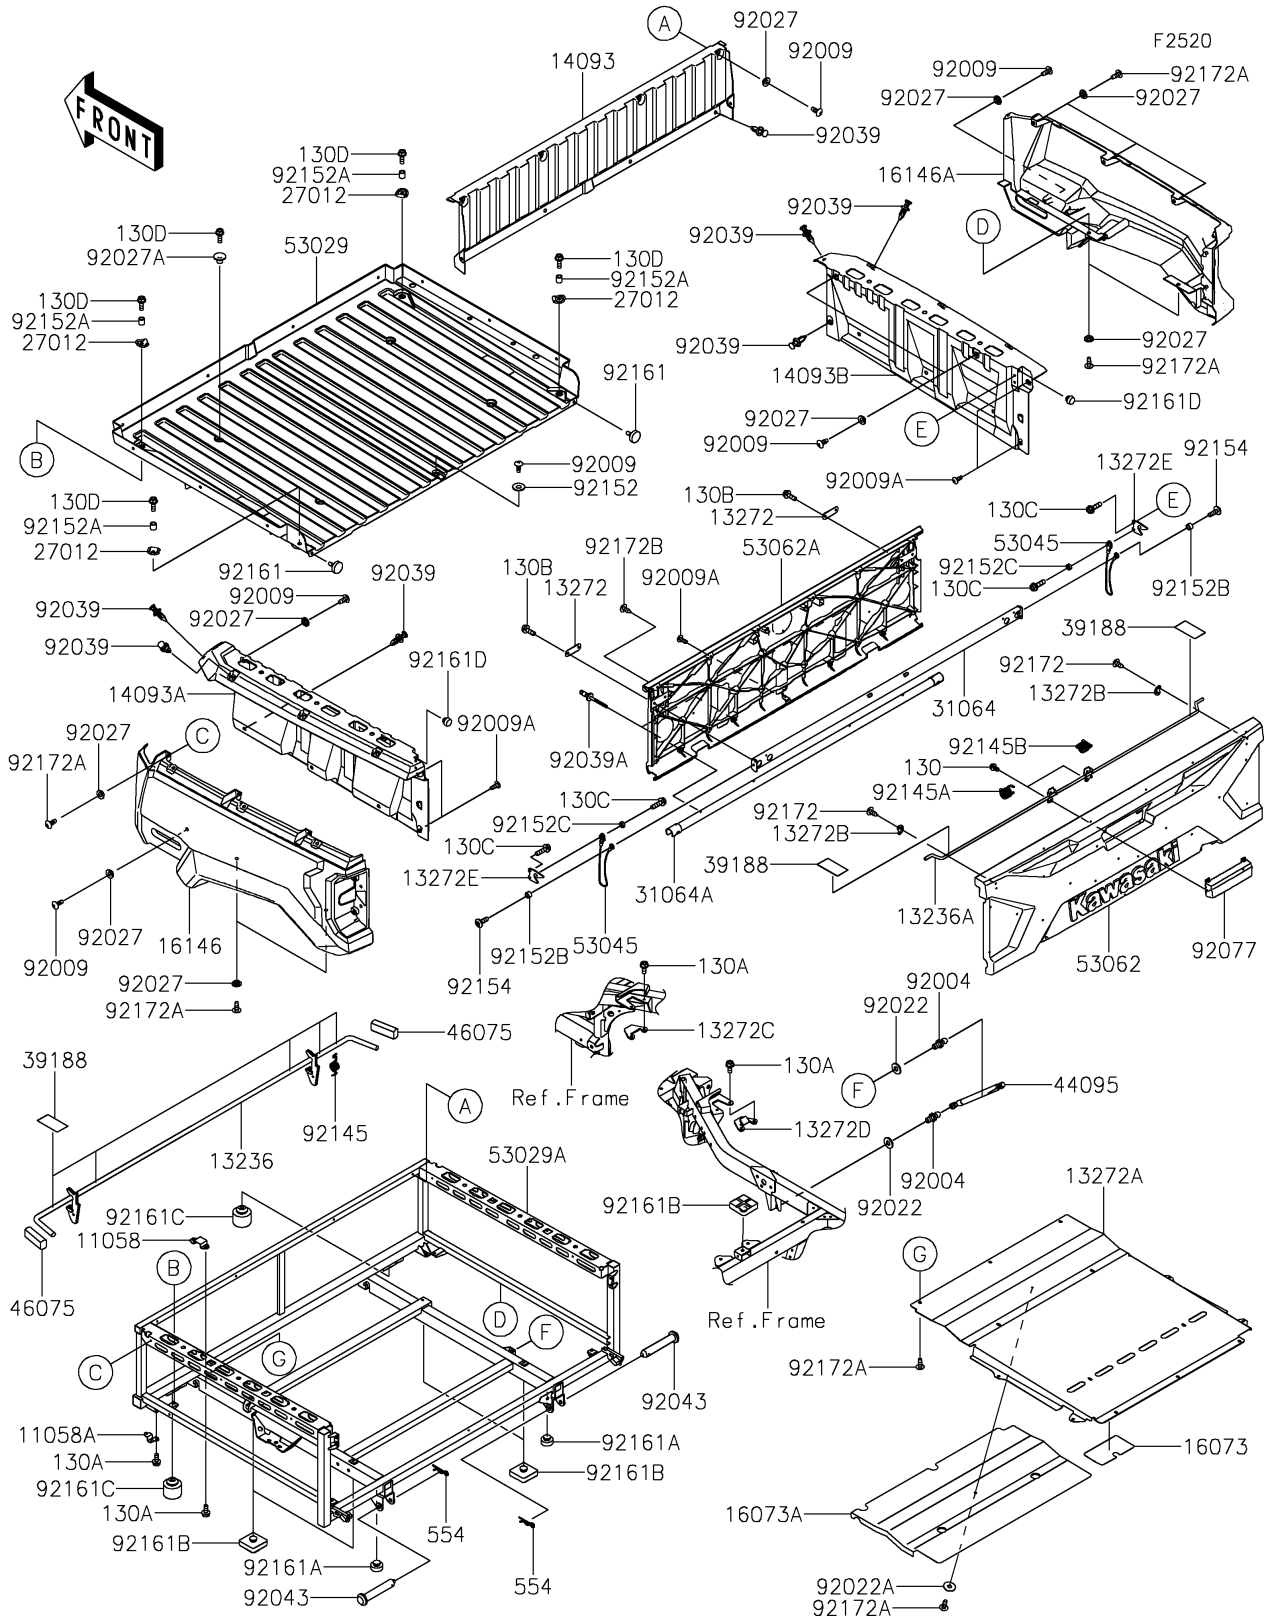

## PARTS DIAGRAM

Carrier(s)

## PARTS LIST

Carrier(s)

ITEM NAME	PART NUMBER	QUANTITY
SCREW,TAPPING,6X16 (Ref # 92009)	92009-1166	11
SCREW,TAPPING,5X14 (Ref # 92009A)	92009-1197	5
WASHER,8.2X19X2 (Ref # 92022)	92022-1533	2
WASHER,PLAIN,6.5X20X1 (Ref # 92022A)	92022-165	1
COLLAR,L=4.6 (Ref # 92027)	92027-1168	20
COLLAR (Ref # 92027A)	92027-1767	4
RIVET (Ref # 92039)	92039-0776	20
RIVET,6.35X17.9 (Ref # 92039A)	92039-0856	4
PIN,12.4X72.4 (Ref # 92043)	92043-0716	2
KNOB,TAIL GATE (Ref # 92077)	92077-0041	1
SPRING (Ref # 92145)	92145-2268	1
SPRING (Ref # 92145A)	92145-2443	1
SPRING (Ref # 92145B)	92145-2444	1
COLLAR,6.8X20X4.6 (Ref # 92152)	92152-2432	1
COLLAR,6.2X9.5X9.8 (Ref # 92152A)	92152-2917	4
COLLAR,6.2X9.5X6 (Ref # 92152B)	92152-2918	2
COLLAR,6.2X9.5X3.5 (Ref # 92152C)	92152-3860	2
BOLT,SOCKET,6X18 (Ref # 92154)	92154-1026	2
DAMPER (Ref # 92161)	92161-0183	2
DAMPER,10X20X8 (Ref # 92161A)	92161-0855	2
DAMPER,10X34X10 (Ref # 92161B)	92161-1920	5
DAMPER (Ref # 92161C)	92161-2505	2
DAMPER (Ref # 92161D)	92161-2524	2
SCREW,6X16 (Ref # 92172)	92172-0284	4
SCREW,TAPPING,6X16 (Ref # 92172A)	92172-0739	25
SCREW,TAPPING,6X16 (Ref # 92172B)	92172-1470	23
BOLT-FLANGED,5X10 (Ref # 130)	130BA0510	2
BOLT-FLANGED,6X14 (Ref # 130A)	130BA0614	12
BOLT-FLANGED,6X18 (Ref # 130B)	130BB0618	4

## PARTS LIST

Carrier(s)

ITEM NAME	PART NUMBER	QUANTITY
BOLT-FLANGED,6X22 (Ref # 130C)	130BB0622	4
BOLT-FLANGED,6X18 (Ref # 130D)	130CB0618	8
PIN-SNAP,12MM (Ref # 554)	554DA1200	2