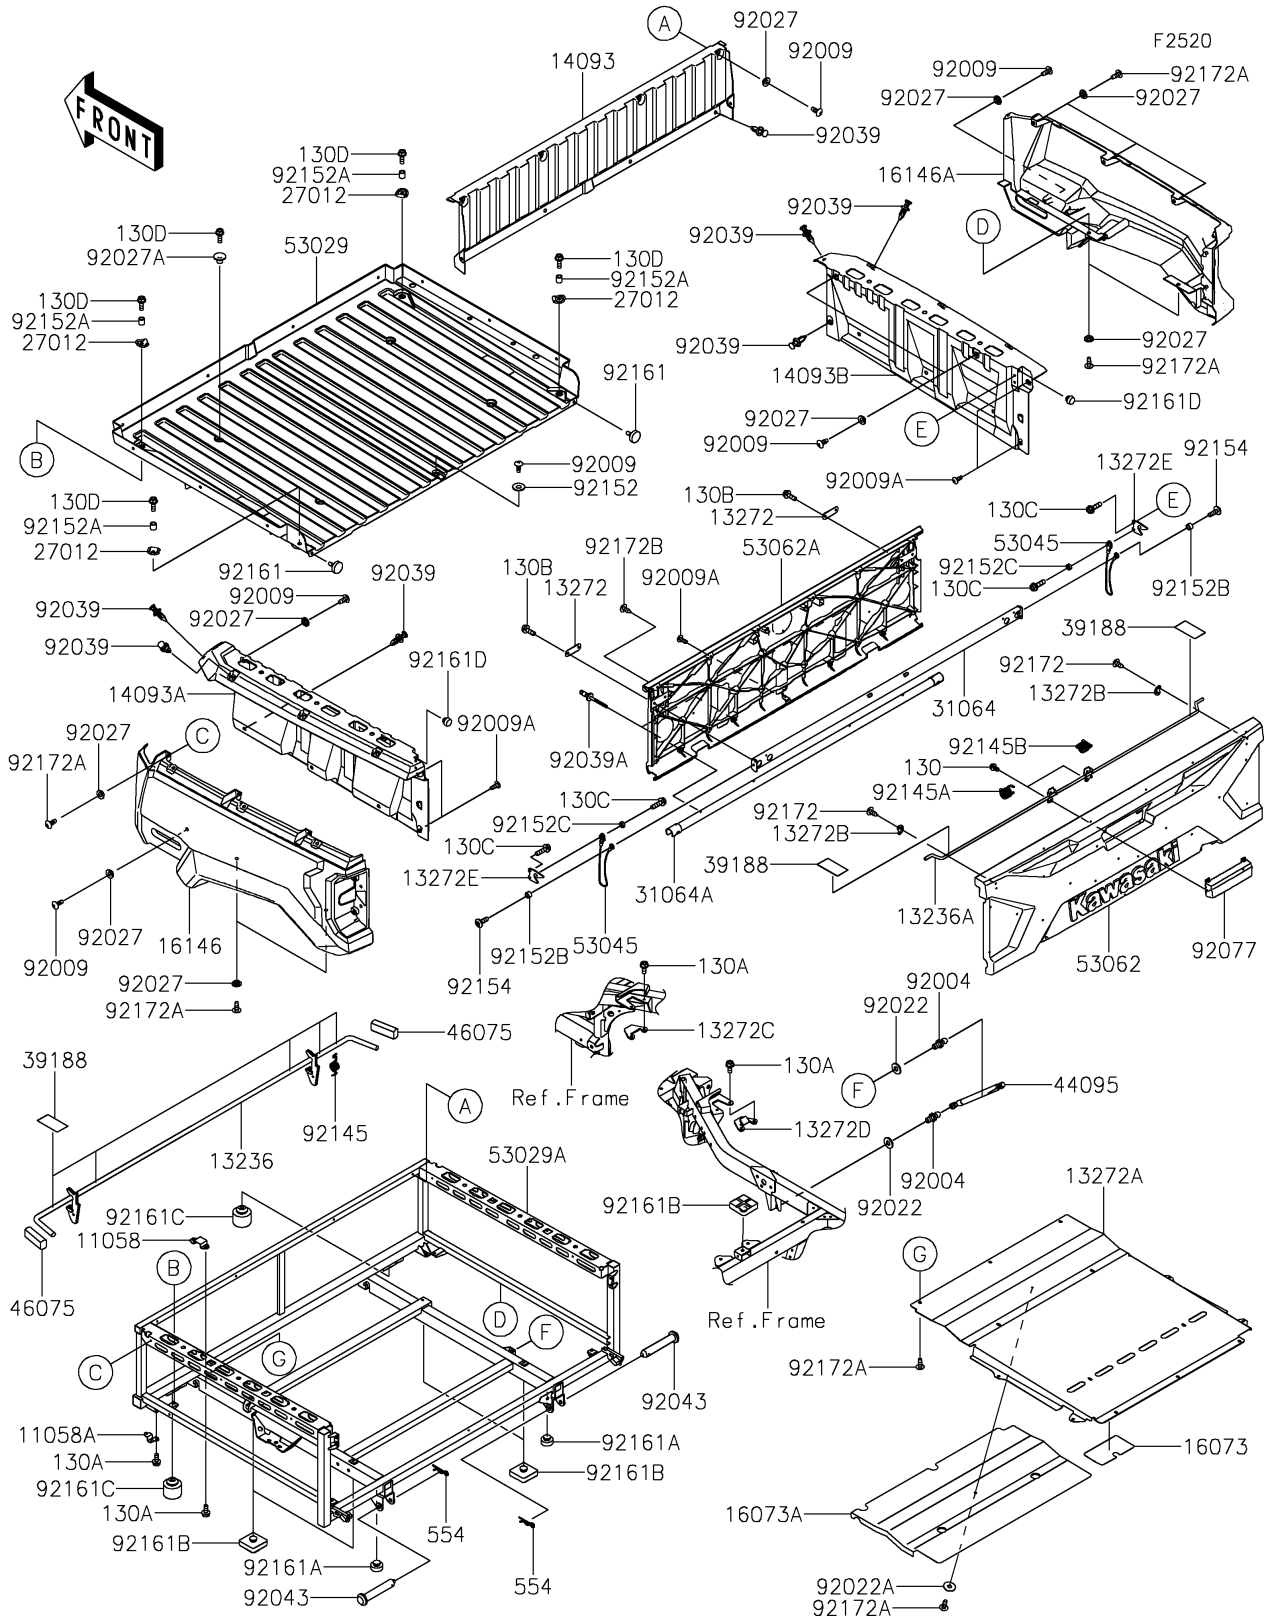

2026 RIDGE CREW HVAC Camo

PARTS DIAGRAM

Carrier(s)

2026 RIDGE CREW HVAC Camo

PARTS LIST

Carrier(s)

ITEM NAME	PART NUMBER	QUANTITY
BRACKET,CARRIER LATCH (Ref # 11058)	11058-0092	2
BRACKET (Ref # 11058A)	11058-0675	2
LEVER-COMP,CARRIER LATCH (Ref # 13236)	13236-0874	1
LEVER-COMP (Ref # 13236A)	13236-0891	1
PLATE (Ref # 13272)	13272-4064	2
PLATE,HEAT INSULATOR (Ref # 13272A)	13272-4065	1
PLATE (Ref # 13272B)	13272-4178	2
PLATE,CARRIER LATCH,LH (Ref # 13272C)	13272-4185	1
PLATE,CARRIER LATCH,RH (Ref # 13272D)	13272-7017	1
PLATE,TAIL GATE LATCH (Ref # 13272E)	13272-7074	2
COVER,FRONT CARRIER (Ref # 14093)	14093-1311	1
COVER,SIDE CARRIER,INNER,LH (Ref # 14093A)	14093-1314	1
COVER,SIDE CARRIER,INNER,RH (Ref # 14093B)	14093-1315	1
INSULATOR,HEAT,RR (Ref # 16073)	16073-0962	1
INSULATOR,HEAT,FR (Ref # 16073A)	16073-0978	1
COVER-ASSY,SIDE CARRIER,OUT,LH (Ref # 16146)	16146-0922	1
COVER-ASSY,SIDE CARRIER,OUT,RH (Ref # 16146A)	16146-0923	1
HOOK,CARRIER BOTTOM (Ref # 27012)	27012-0900	4
PIPE-COMP,TAIL GATE,UPP (Ref # 31064)	31064-0843	1
PIPE-COMP,TAIL GATE,LWR (Ref # 31064A)	31064-0861	1
TAPE,25X47X0.18 (Ref # 39188)	39188-0612	7
DAMPER-GAS FILLED (Ref # 44095)	44095-0002	1
GRIP,CARRIER LATCH (Ref # 46075)	46075-0672	2
CARRIER,BOTTOM (Ref # 53029)	53029-0374	1
CARRIER,BASE (Ref # 53029A)	53029-0436	1
HOOK-ASSY,TAIL GATE (Ref # 53045)	53045-0044	2
GATE-TAIL (Ref # 53062)	53062-0030	1
GATE-TAIL,INNER (Ref # 53062A)	53062-0031	1
STUD (Ref # 92004)	92004-0733	2