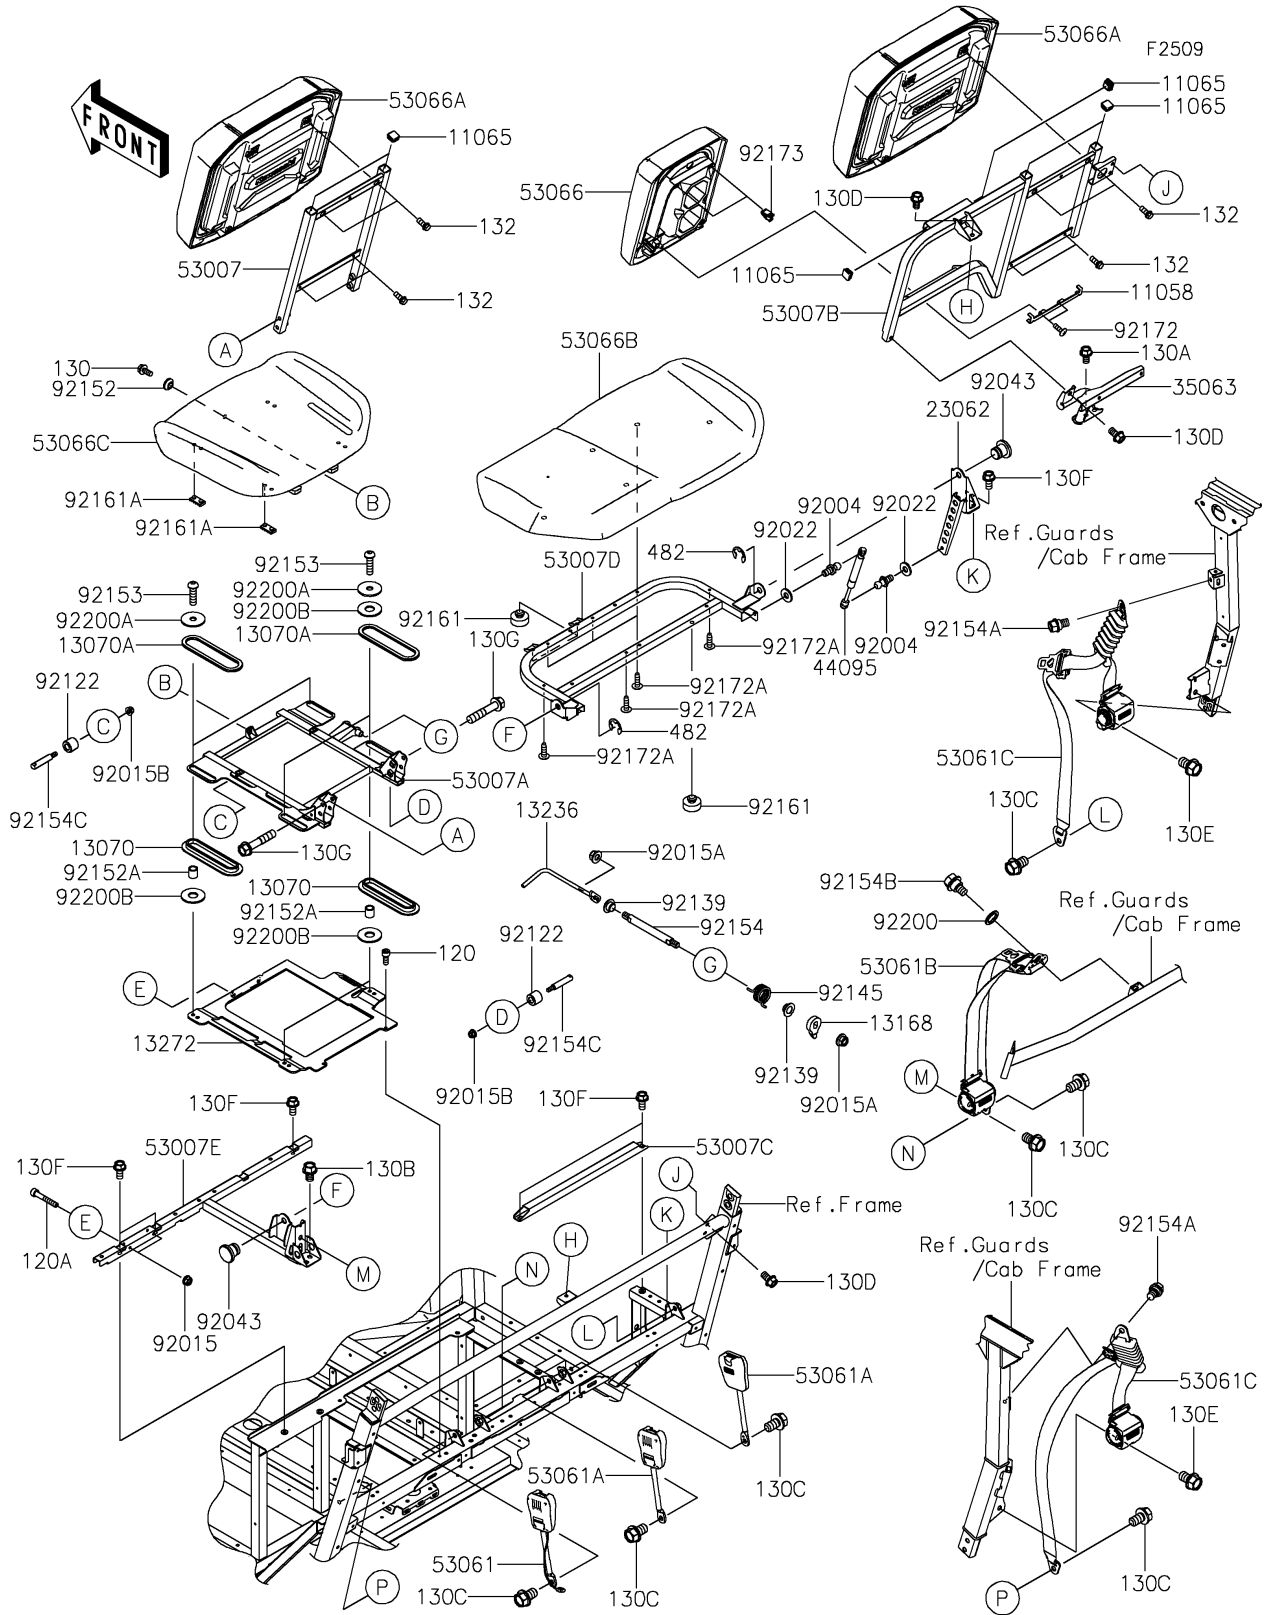

2026 RIDGE CREW HVAC Camo

PARTS DIAGRAM

Seat(Front)

2026 RIDGE CREW HVAC Camo

PARTS LIST

Seat(Front)

ITEM NAME	PART NUMBER	QUANTITY
BRACKET,SEAT BACK,CNT (Ref # 11058)	11058-0516	1
CAP (Ref # 11065)	11065-0901	6
GUIDE,SEAT SLIDE,OUTER (Ref # 13070)	13070-1643	4
GUIDE,SEAT SLIDE,INNER (Ref # 13070A)	13070-1644	4
LEVER,STOP (Ref # 13168)	13168-0883	1
LEVER-COMP,SEAT SLIDE,DRIVER (Ref # 13236)	13236-0902	1
PLATE,SEAT SLIDE,DRIVER (Ref # 13272)	13272-7445	1
BRACKET-COMP,SEAT BOTTOM (Ref # 23062)	23062-1607	1
STAY,FR SEAT,CNT (Ref # 35063)	35063-1677	1
DAMPER-GAS FILLED (Ref # 44095)	44095-0004	1
FRAME-SEAT,BACK,DRIVER (Ref # 53007)	53007-0546	1
FRAME-SEAT,BOTTOM,DRIVER (Ref # 53007A)	53007-0548	1
FRAME-SEAT,BACK,PASSENGER (Ref # 53007B)	53007-0567	1
FRAME-SEAT,BOTTOM,RH (Ref # 53007C)	53007-0571	1
FRAME-SEAT,BOTTOM,PASSENGER (Ref # 53007D)	53007-0572	1
FRAME-SEAT,FR BOTTOM,LH (Ref # 53007E)	53007-0573	1
BELT-SEAT,BUCKLE,SW. (Ref # 53061)	53061-0384	1
BELT-SEAT,BUCKLE (Ref # 53061A)	53061-0385	2
BELT-SEAT,RETRACTOR,L=2550 (Ref # 53061B)	53061-0396	1
BELT-SEAT,RETRACTOR,L=2600 (Ref # 53061C)	53061-0418	2
SEAT-ASSY,BACK,CNT,BLACK (Ref # 53066)	53066-0869-MA	1
SEAT-ASSY,FR,BACK,BLK+SIL+SIL (Ref # 53066A)	53066-0950-41H	2
SEAT-ASSY,BOTTOM,PASSENGER,BLA (Ref # 53066B)	53066-0985-55P	1
SEAT-ASSY,BOTTOM,DRIVER,BLACK+ (Ref # 53066C)	53066-0988-55P	1
STUD (Ref # 92004)	92004-0733	2
NUT,FLANGED,6MM (Ref # 92015)	92015-1367	2
NUT,8MM (Ref # 92015A)	92015-1432	2
NUT,LOCK,FLANGED,5MM (Ref # 92015B)	92015-1752	4
WASHER,8.2X19X2 (Ref # 92022)	92022-1533	2