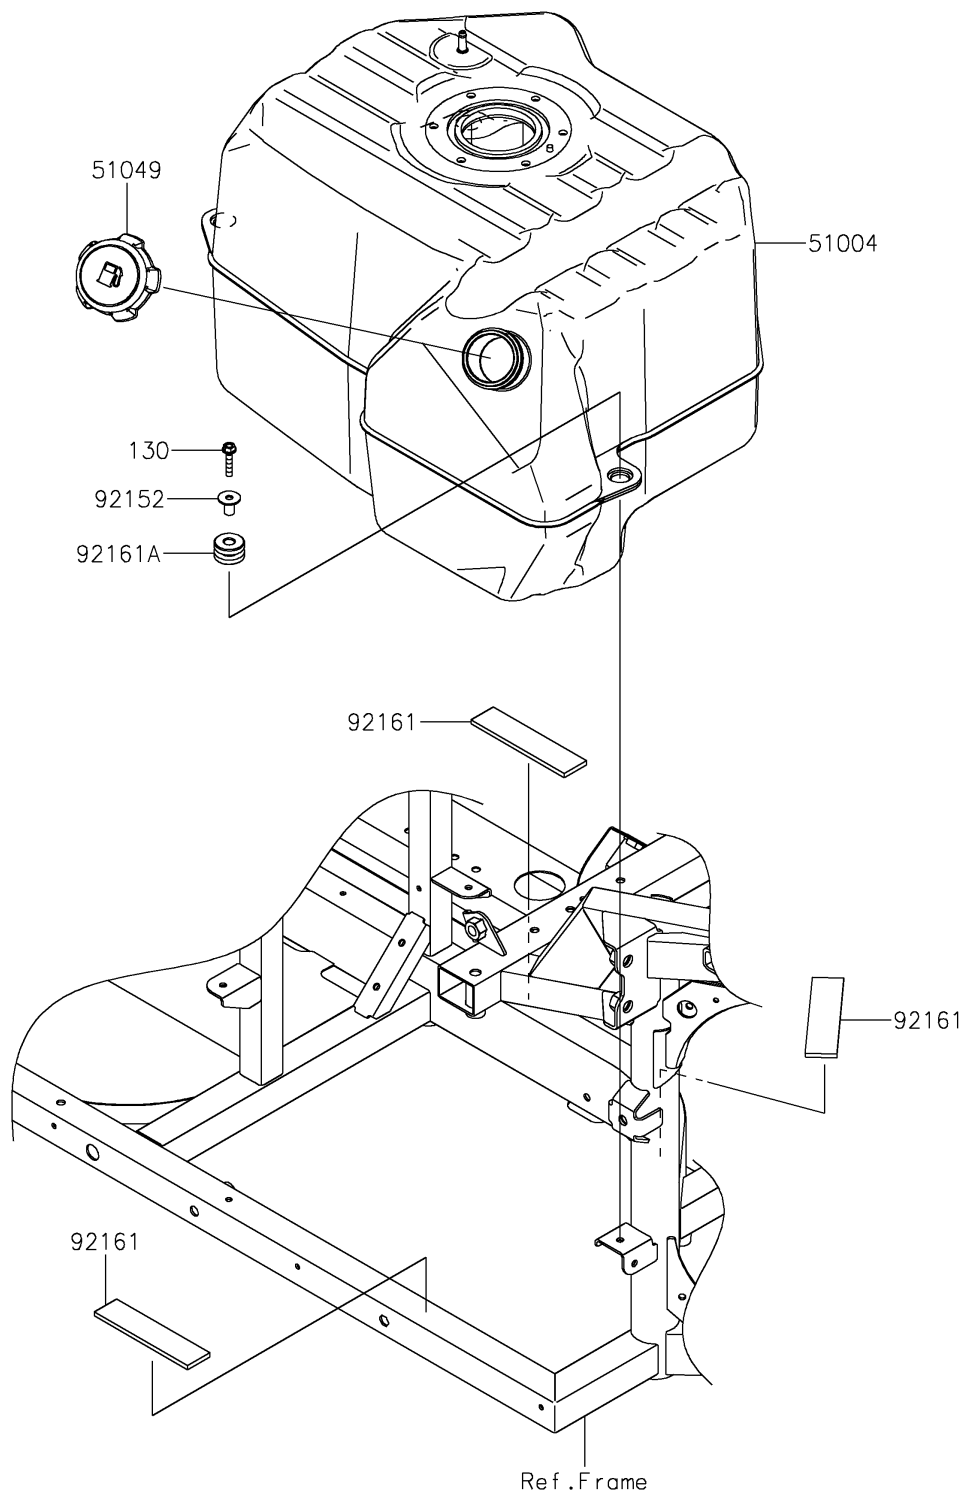

2026 RIDGE CREW HVAC Camo

PARTS DIAGRAM

Fuel Tank(CA)

F2410A

2026 RIDGE CREW HVAC Camo

PARTS LIST

Fuel Tank(CA)

ITEM NAME

PART NUMBER

QUANTITY
