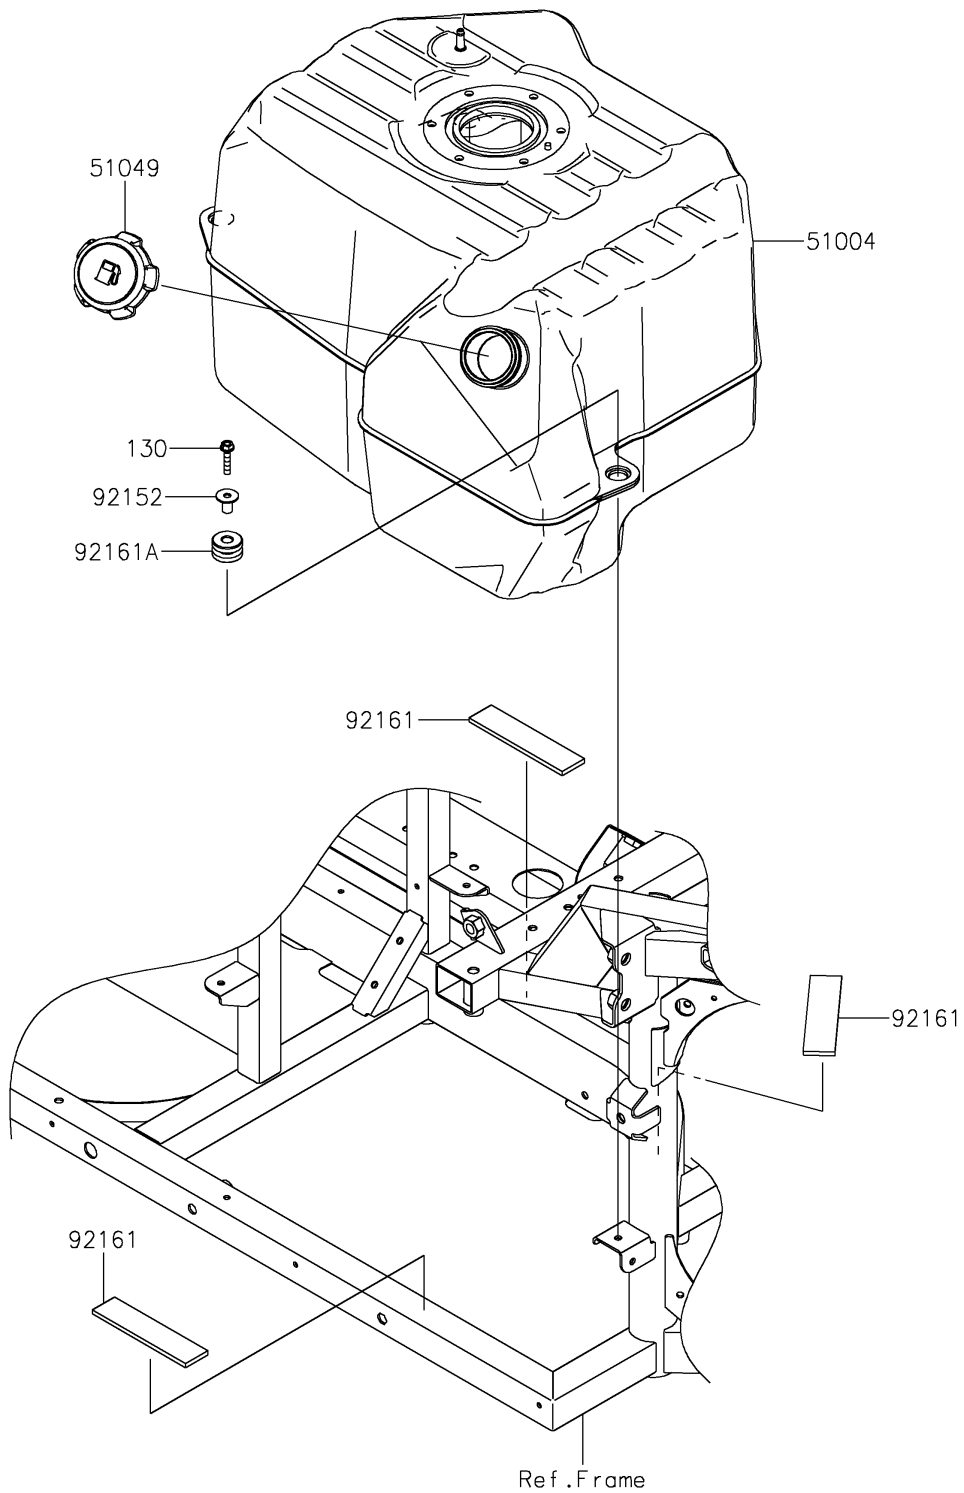

2026 RIDGE CREW HVAC

PARTS DIAGRAM

Fuel Tank(CA)

F2410A

2026 RIDGE CREW HVAC

PARTS LIST

Fuel Tank(CA)

ITEM NAME	PART NUMBER	QUANTITY
TANK-FUEL (Ref # 51004)	51004-0727	1
CAP-TANK,FUEL (Ref # 51049)	51049-0718	1
COLLAR,6.8X10X18.1 (Ref # 92152)	92152-1867	3
DAMPER,31.1X130X5 (Ref # 92161)	92161-0936	3
DAMPER,TANK (Ref # 92161A)	92161-2178	3
BOLT-FLANGED,6X30 (Ref # 130)	130BA0630	3