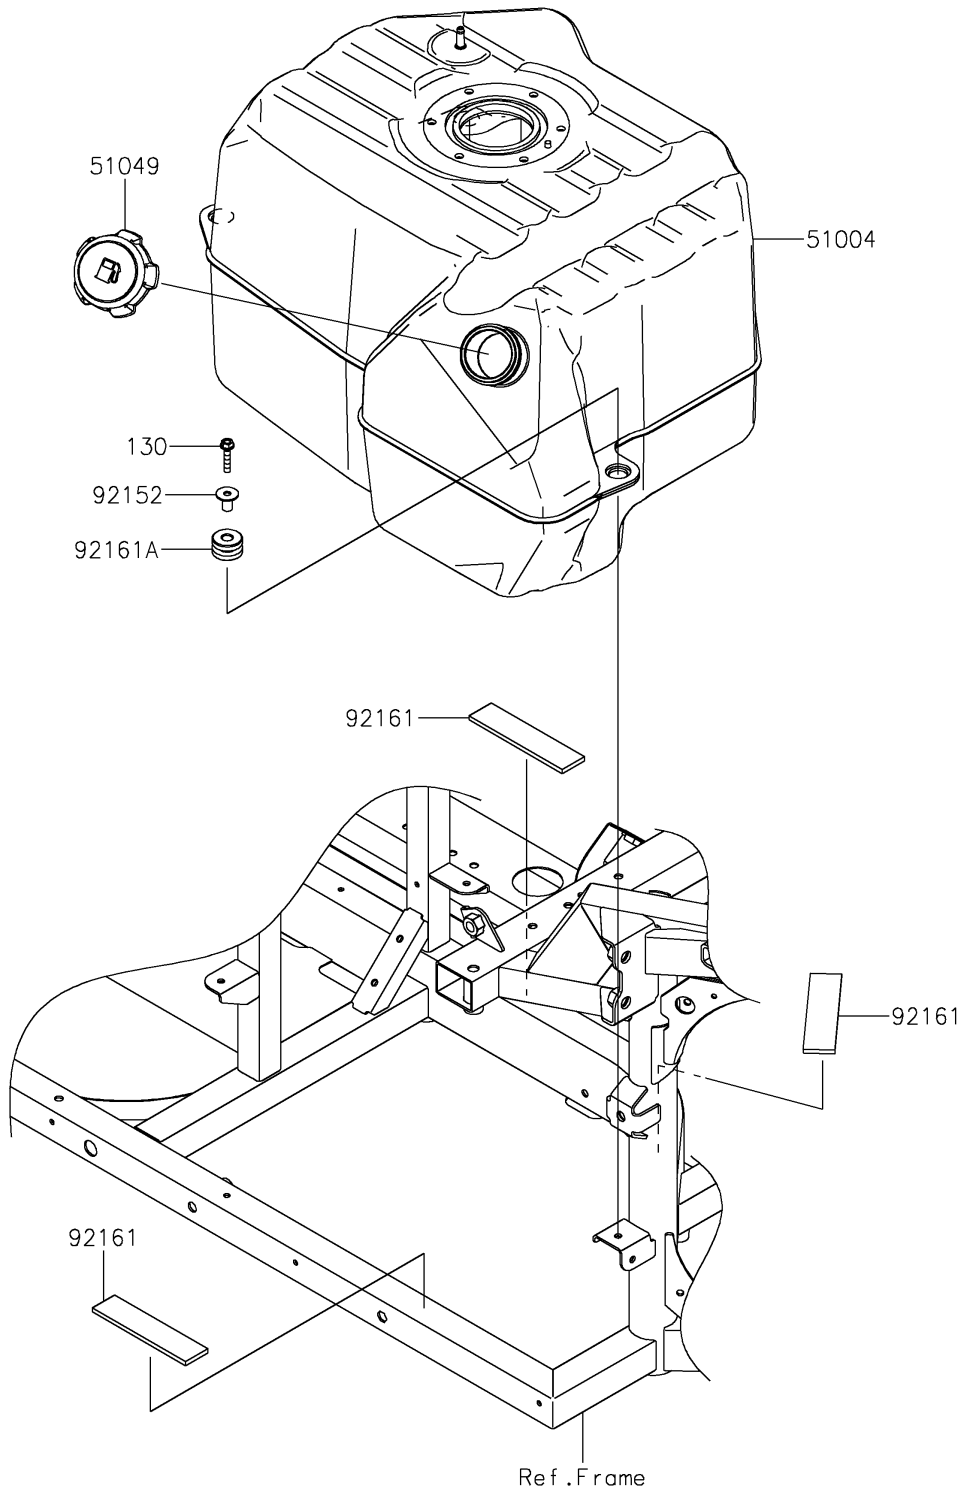

2026 RIDGE CREW HVAC Camo

PARTS DIAGRAM

Fuel Tank(CA)

F2410A

2026 RIDGE CREW HVAC Camo

PARTS LIST

Fuel Tank(CA)

| ITEM NAME | PART NUMBER | QUANTITY |
|----------------------------------|-------------|----------|
| TANK-FUEL (Ref # 51004) | 51004-0727 | 1 |
| CAP-TANK,FUEL (Ref # 51049) | 51049-0718 | 1 |
| COLLAR,6.8X10X18.1 (Ref # 92152) | 92152-1867 | 3 |
| DAMPER,31.1X130X5 (Ref # 92161) | 92161-0936 | 3 |
| DAMPER,TANK (Ref # 92161A) | 92161-2178 | 3 |
| BOLT-FLANGED,6X30 (Ref # 130) | 130BA0630 | 3 |