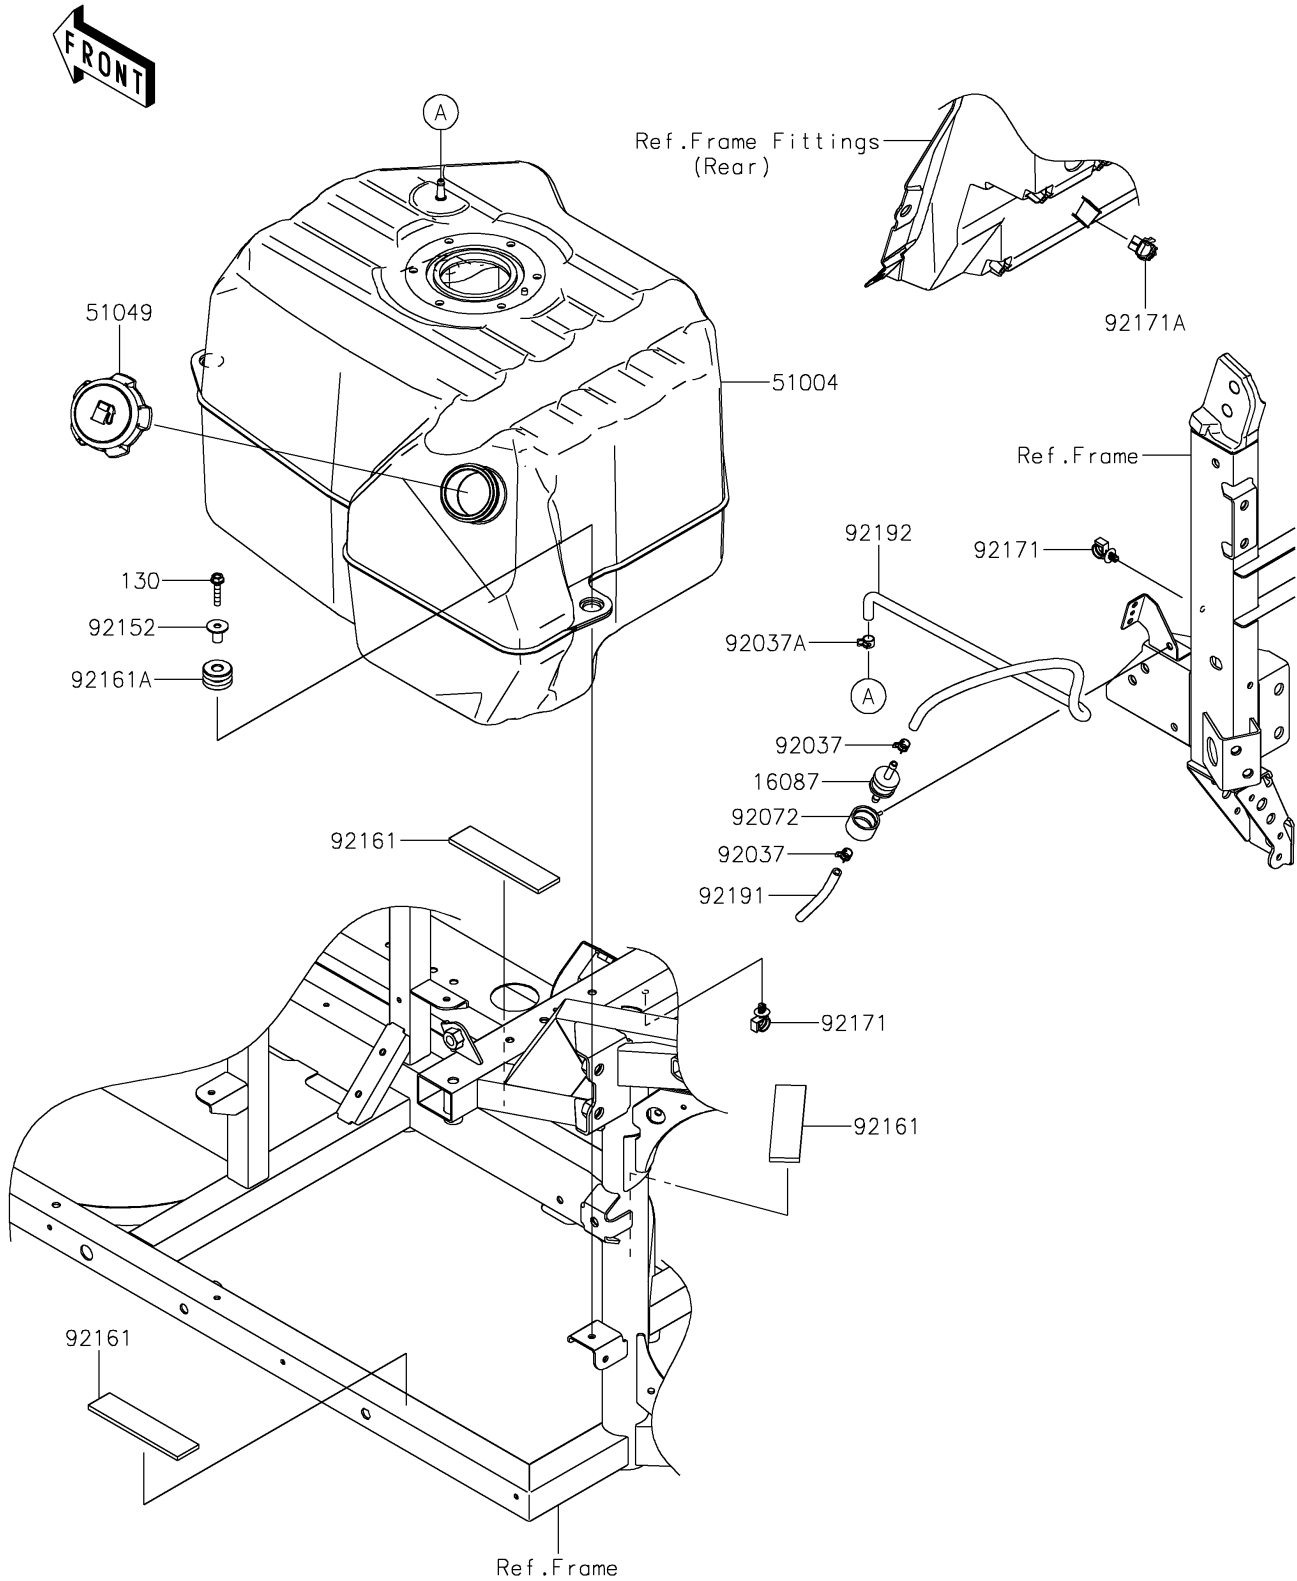

2026 RIDGE CREW HVAC

PARTS DIAGRAM

Fuel Tank(CN,US)

F2410

2026 RIDGE CREW HVAC

PARTS LIST

Fuel Tank(CN,US)

ITEM NAME

PART NUMBER

QUANTITY
