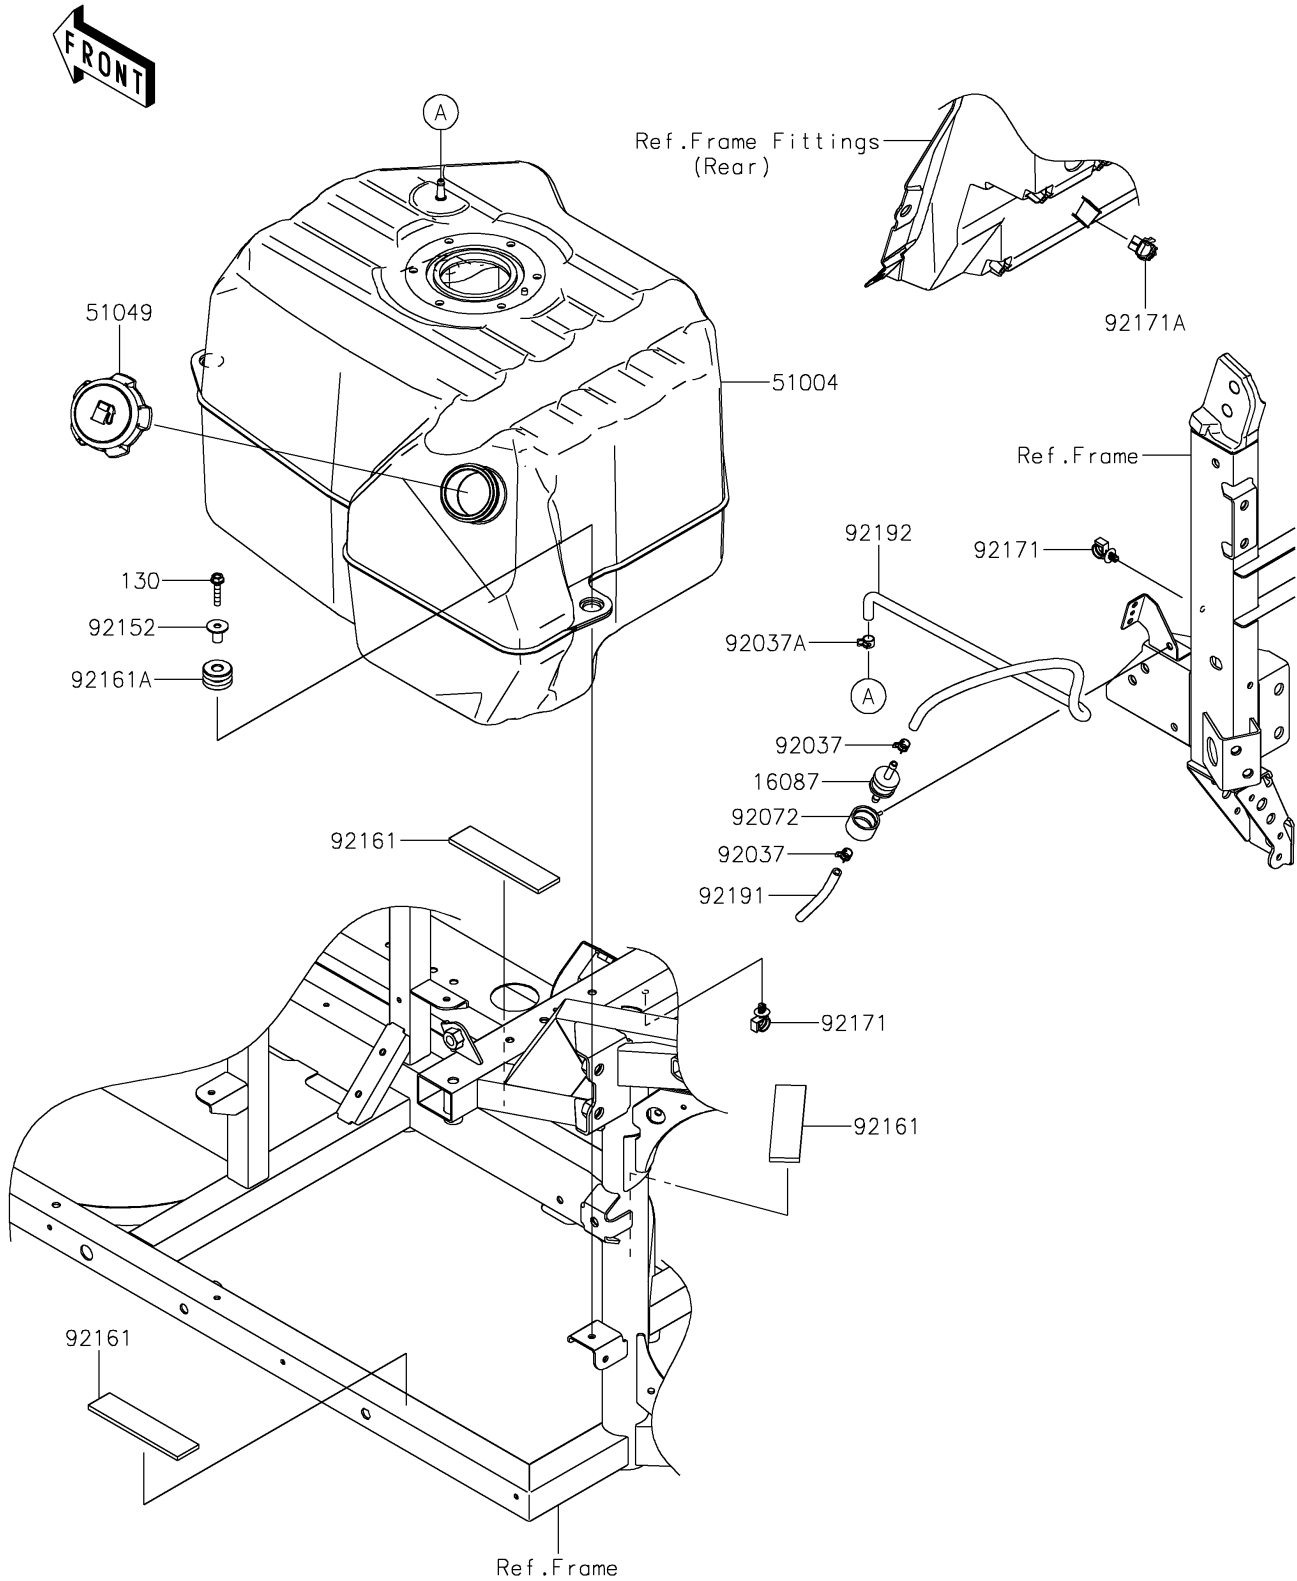

2026 RIDGE CREW HVAC

PARTS DIAGRAM

Fuel Tank(CN,US)

F2410

2026 RIDGE CREW HVAC

PARTS LIST

Fuel Tank(CN,US)

ITEM NAME	PART NUMBER	QUANTITY
VALVE-CHECK (Ref # 16087)	16087-0008	1
TANK-FUEL (Ref # 51004)	51004-0727	1
CAP-TANK,FUEL (Ref # 51049)	51049-0718	1
CLAMP,TUBE (Ref # 92037)	92037-1461	2
CLAMP (Ref # 92037A)	92037-2113	1
BAND (Ref # 92072)	92072-0850	1
COLLAR,6.8X10X18.1 (Ref # 92152)	92152-1867	3
DAMPER,31.1X130X5 (Ref # 92161)	92161-0936	3
DAMPER,TANK (Ref # 92161A)	92161-2178	3
CLAMP (Ref # 92171)	92171-0453	2
CLAMP,EDGE CLIP (Ref # 92171A)	92171-1722	1
TUBE,5X9X100 (Ref # 92191)	92191-1792	1
TUBE,BREATHER (Ref # 92192)	92192-2626	1
BOLT-FLANGED,6X30 (Ref # 130)	130BA0630	3